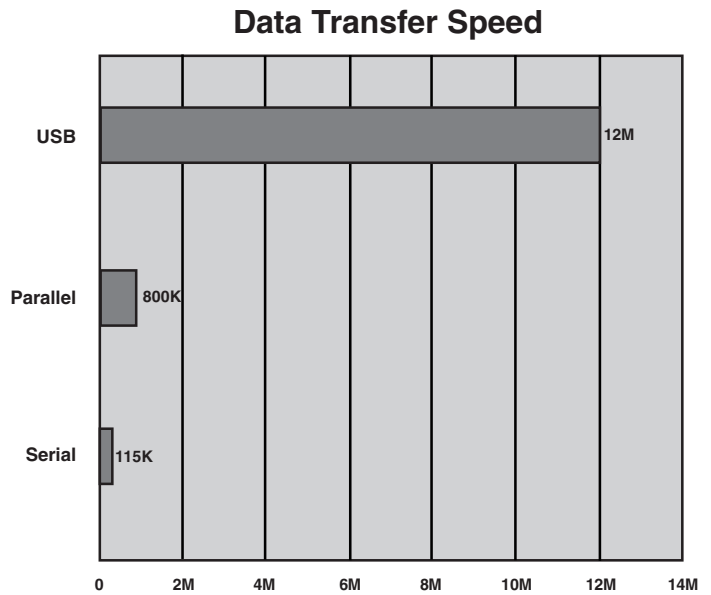

Easy to Use

The Presario 1400 simplifies your life. No need to worry about IRQs, DMA channels, I/O addresses when connecting external devices. The Presario 1400 replaces these older and slower external ports with two high-speed Universal Serial Bus (USB) ports. USB is now the dominant interface for connecting virtually all computer peripherals such as printers, PDAs, scanners, digital cameras, and so on. USB transfers data faster than older ports.

NOTICE

The information in this card is subject to change without notice.

COMPAQ COMPUTER CORPORATION SHALL NOT BE LIABLE FOR TECHNICAL OR EDITORIAL ERRORS OR OMISSIONS CONTAINED HEREIN; NOR FOR INCIDENTAL OR CONSEQUENTIAL DAMAGES RESULTING FROM THE FURNISHING, PERFORMANCE, OR USE OF THIS MATERIAL.

This card contains information protected by copyright. No part of this card may be photocopied or reproduced in any form without prior written consent from Compaq Computer Corporation.

© 2000 Compaq Computer Corporation

Compaq and the Compaq logo are registered with the U.S. Patent and Trademark Office. Printed in the U.S.A., Brazil, Canada, Japan, Korea, Singapore, Taiwan and the U.K.

Product names mentioned herein may be trademarks and/or registered trademarks of their respective companies.

203412-001