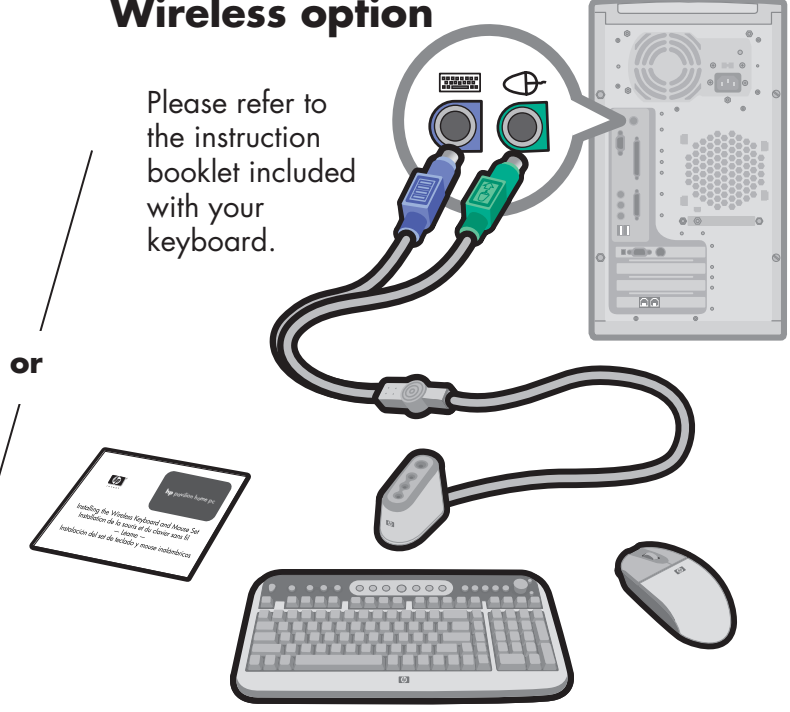

start here
Thank you for choosing an hp pavilion home pc.

Connect your components to the back of your PC. Match the colors. Your connection locations and system components may vary.

1

2

Wireless option

Please refer to the instruction booklet included with your keyboard.

3 Select your monitor.

hp v-monitor

hp mx-monitor

hp f50-monitor

hp f70-monitor

4 Select your speakers.

Speaker components may vary. Your speakers may not hang on your monitor.