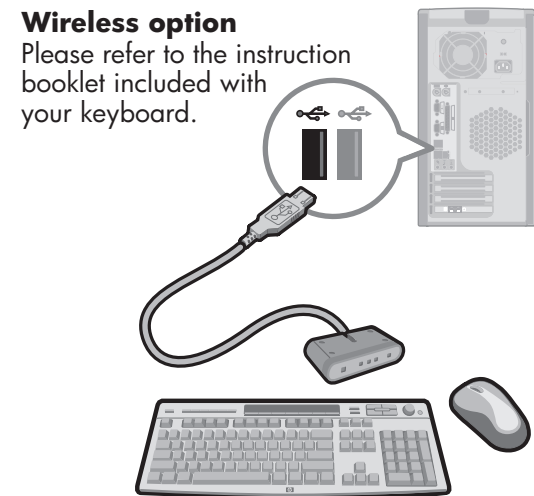

Start Here
Thank you for choosing a Hewlett-Packard Pavilion home PC.

Connect your components to the back of your PC. Match the colors. Your connection locations and system components may vary.

or

Wireless option
Please refer to the instruction booklet included with your keyboard.

2 Connect your hp monitor and speakers
Monitor sold separately. Speakers included with monitor.

or

If your PC includes an **ATI All-in-Wonder®** card, you must use the VGA adapter in your HP AIW Radeon® accessory kit.