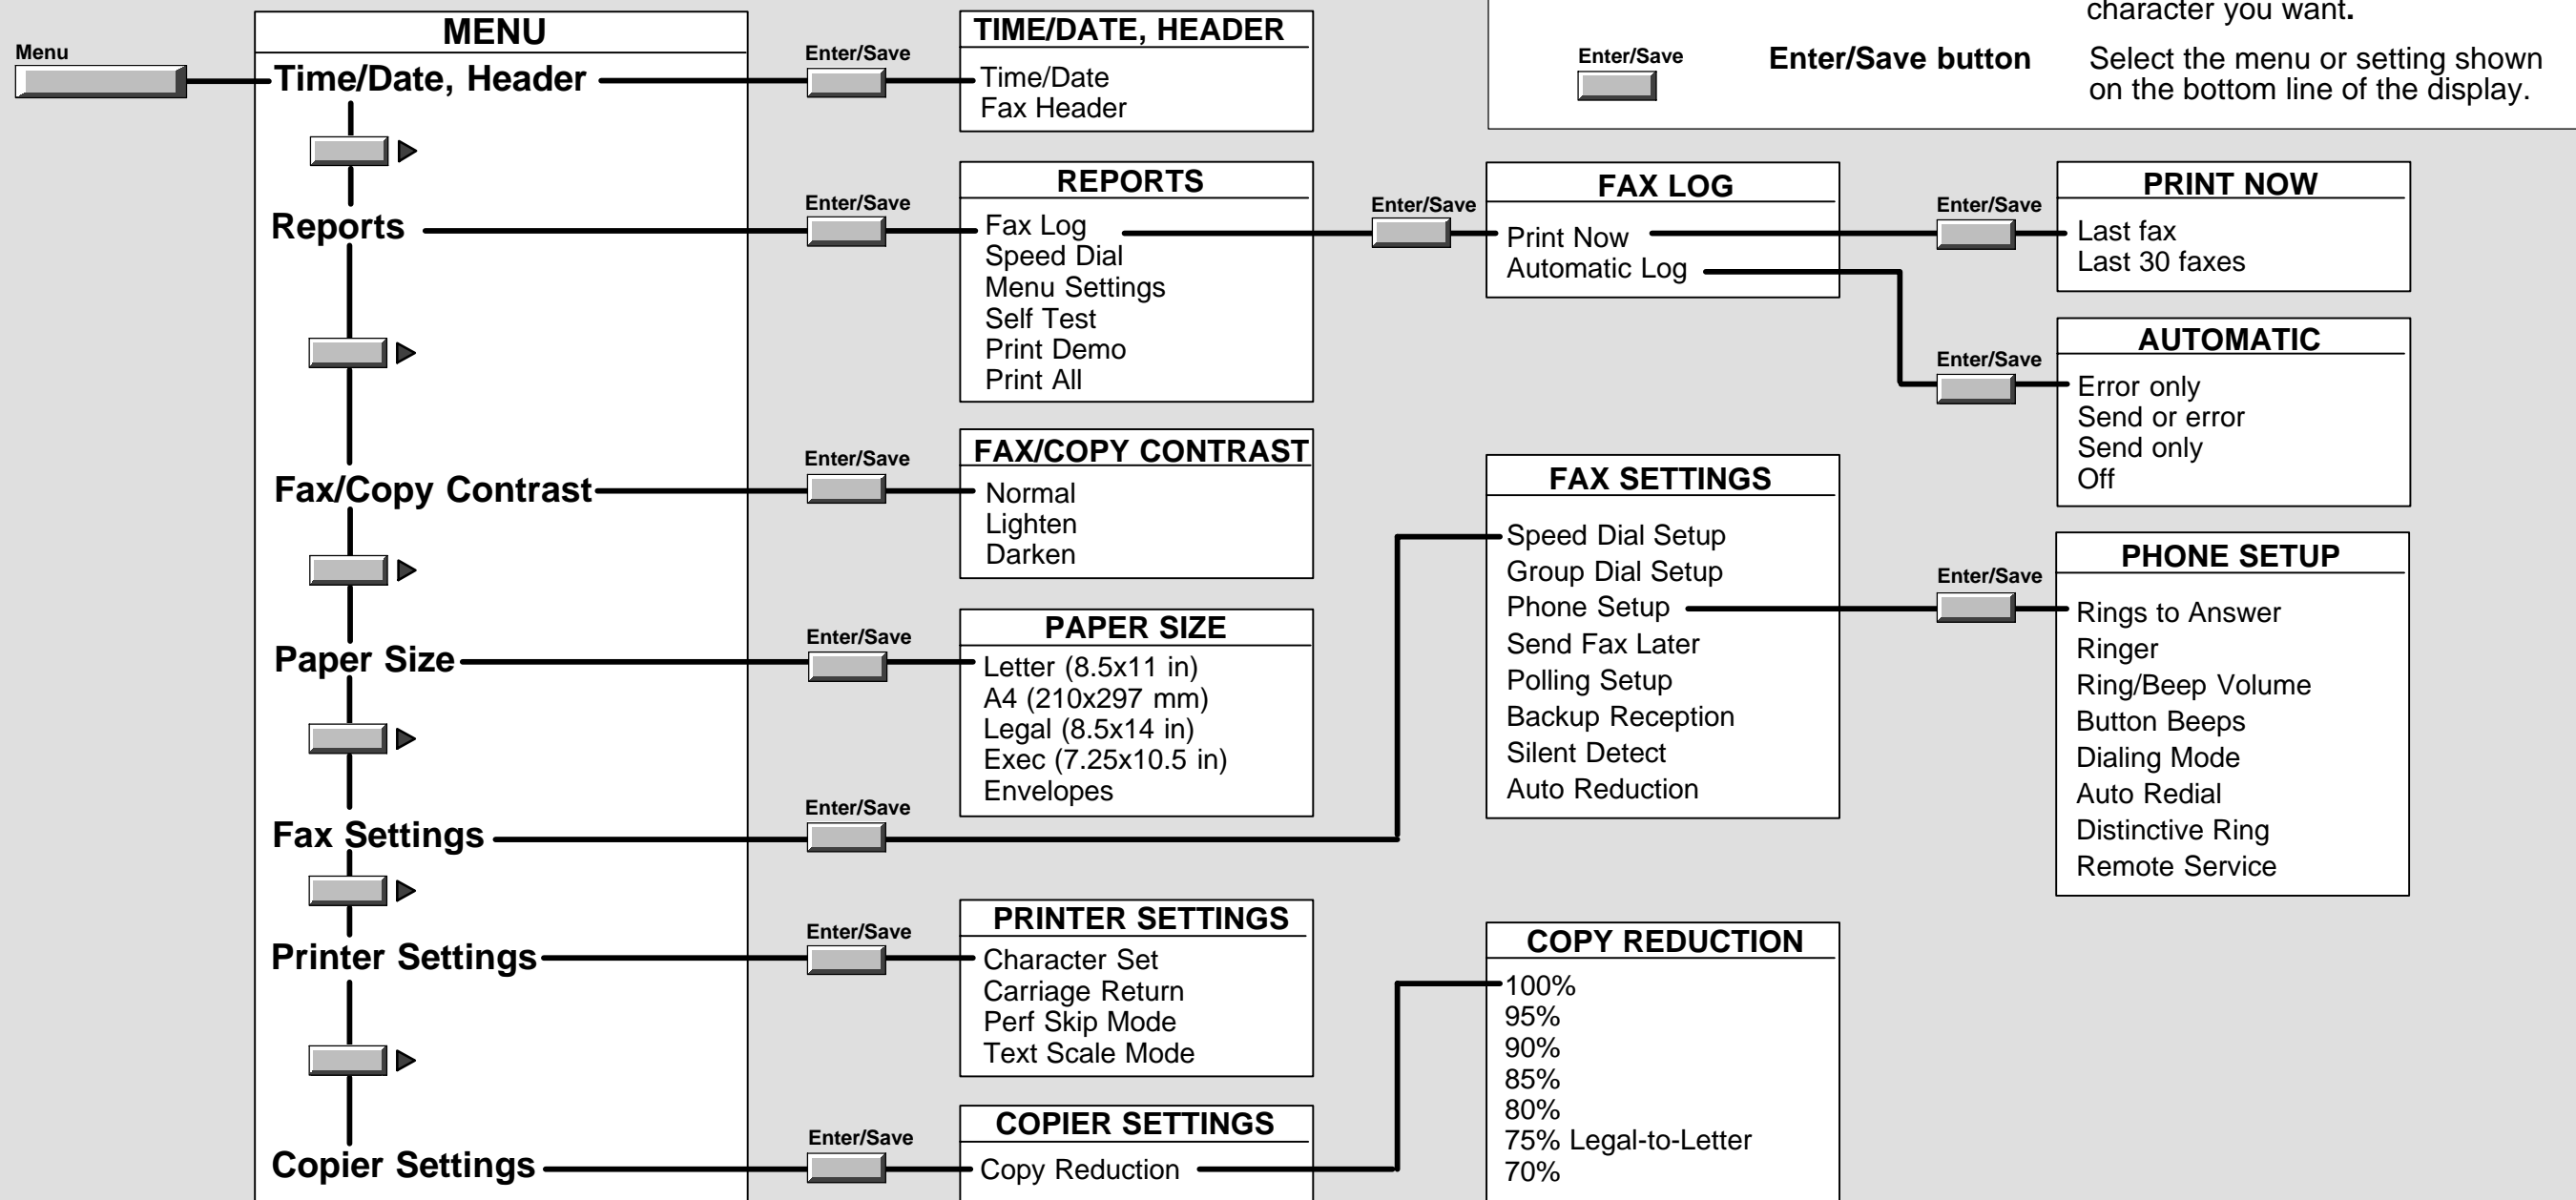

# HP OfficeJet Quick-Reference Menu Layout\*

\* For a complete menu layout, print the Menu Settings report. Refer to the sample and instructions in the "Printing Reports" section of the Printing chapter.