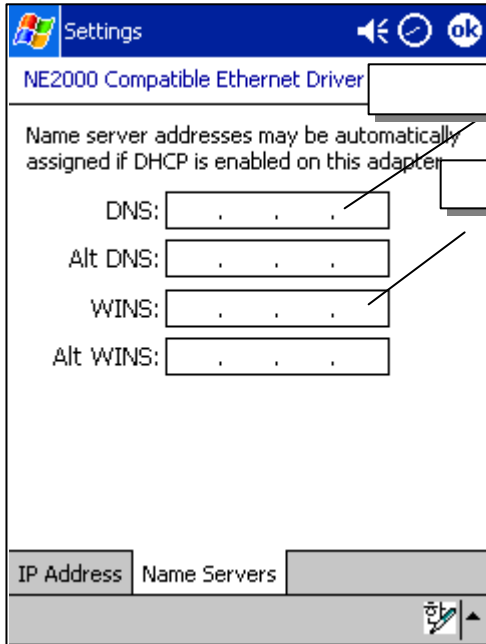

가 IP
IP address 192.168.0.0~192.168.255.255 (: 192.168.0.1,
192.168.0.2...)
Subnet mask 255.255.255.0
Default gateway IP IP Subnet mask

d. Name Servers