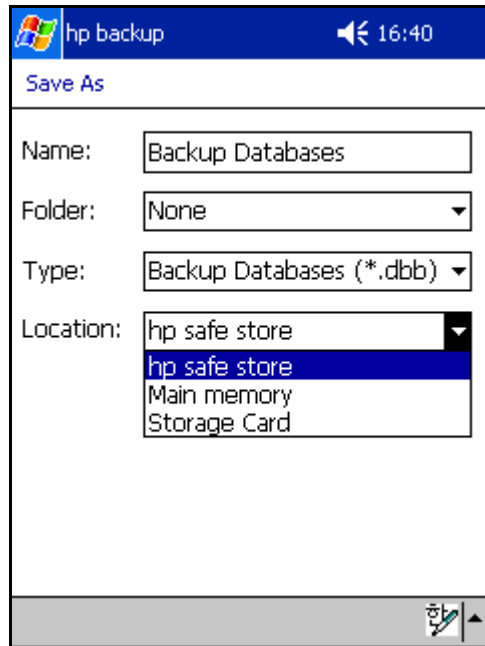

b.

560  
 Start ? Program ? hp Applications hp backup

PDA , backup

/ / , backup

Backup . PDA backup / / , Full  
 backup . PDA backup , PC  
 Backup  
 Back Up Now , backup

. Main memory hp safe store , hp safe store  
 CF , Storage Card