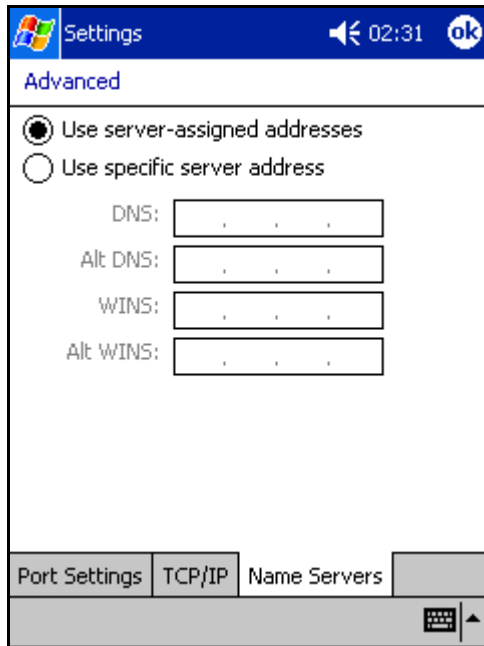

Name Server

	011	016/018(KTF)	019
DNS			
DNS		168.126.63.1	164.124.101.2
Alt DNS			203.248.252.2

OK

Next

Country code Area code 82 2

Phone number

Next

	011	016/018(KTF)	019