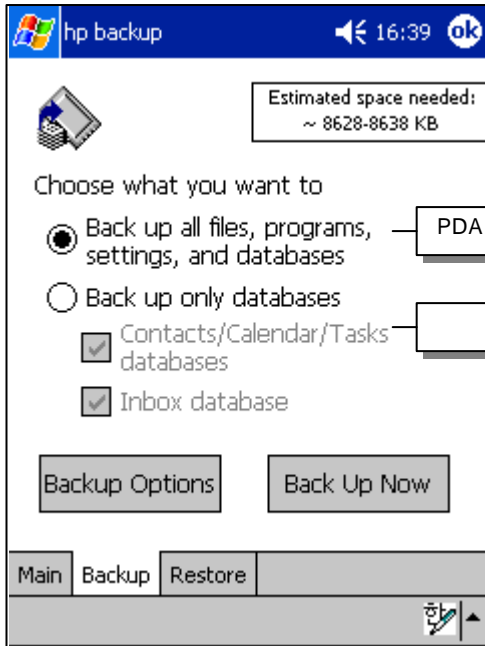

PDA , backup

/ / , backup

Backup . PDA backup / / , Full
backup . PDA backup , PC
Backup
Back Up Now , backup

. Main memory hp safe store , hp safe store
CF , Storage Card