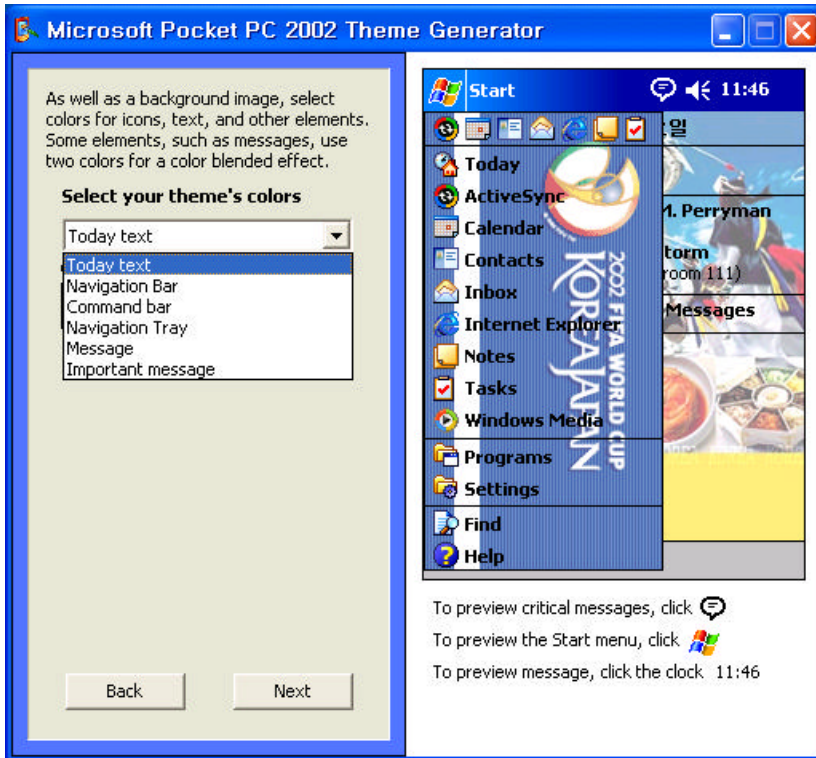

Select a Today screen image **Browse** , Today  
 (Crop), 240x286 가 240x286 (Stretch) . Transparency

c. Next

Start Start Menu  
 (Use the Today image from the previous screen) (Use a different image)

d. Next