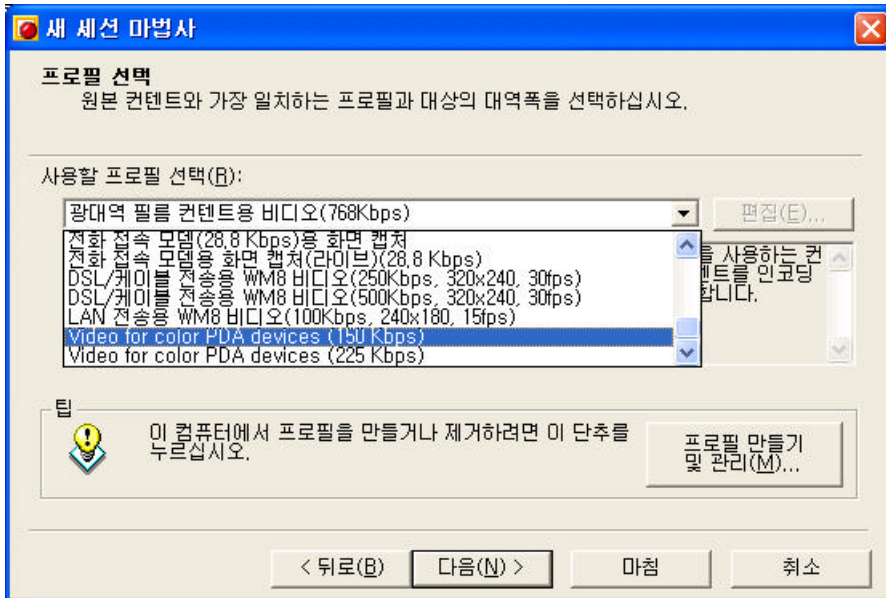

e. Video for color PDA devices . 150Kbps
, 225 Kbps