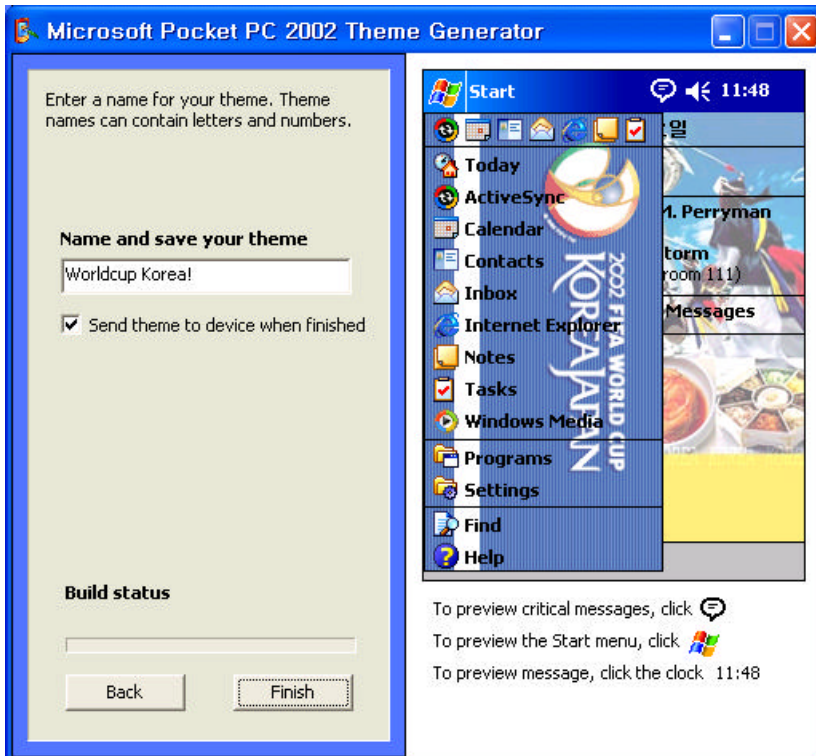

e. Next

Name and save your theme
Send theme to device when finished

Finish

PC
가