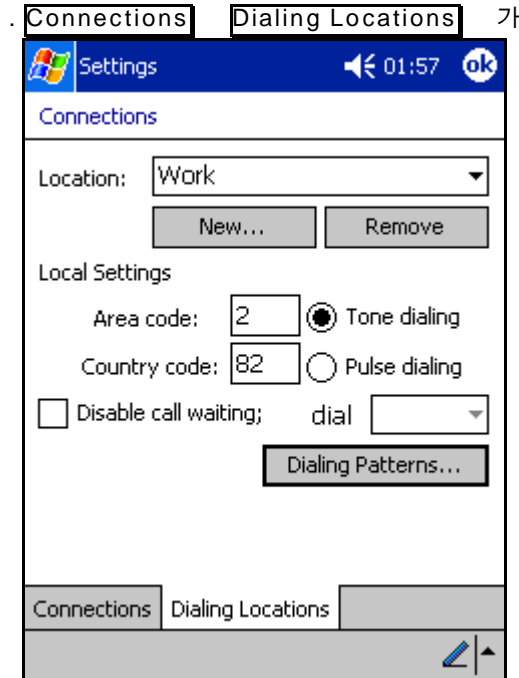

1. a.

. Start Settings

Connections

. Connections