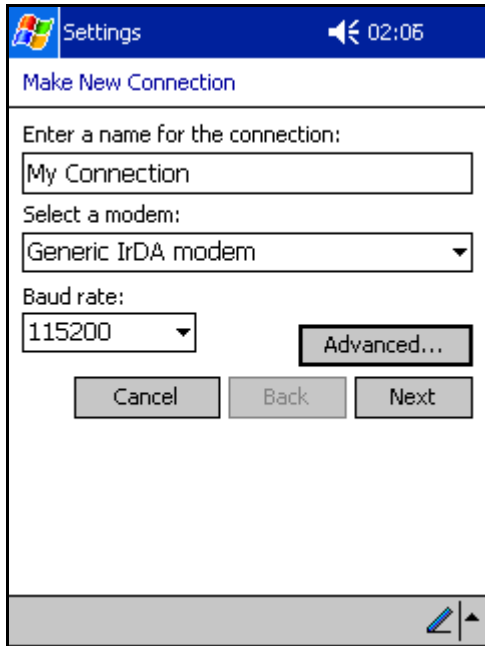

b.

New ...

General

Modem

New ...

CF

Hayes Compatible on COM1:  
Generic IrDA modem

Baud rate: 115200