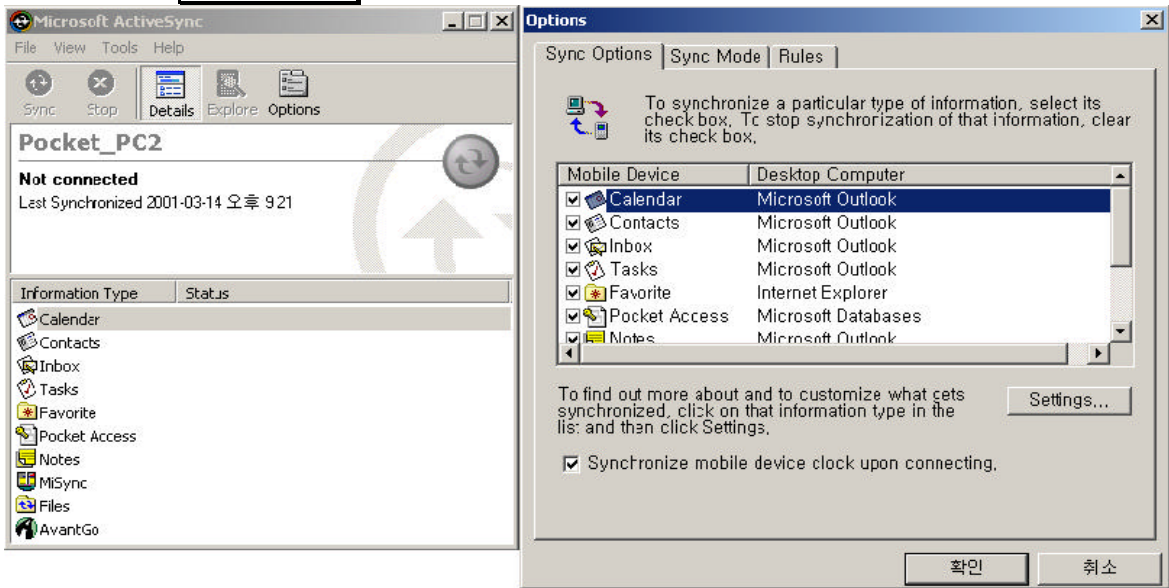

### complete

Setup is complete. Tap the screen to begin using your device.

b.

( )PC MS Outlook MS ActiveSync 3.5 . MS  
 Outlook Options Sync Options Tools

(ActiveSync) 가 , 560 CD  
 ( )PC CD

The advertisement is for the HP Jornada 560 series Pocket PC. It features the HP logo and 'hp 대한민국' in the top right. The main headline reads 'Pocket PC 2002를 위한 한글 필기 인식기 디오피펜.' (DioPen, a Korean handwriting recognition device for Pocket PC 2002). Below this, there is a list of software to be installed: 'HP ROM Patch', 'DioPen', 'DioPen Dr', 'DioFont', and '메뉴얼 보기 (PDF)'. The ad also mentions 'Microsoft Windows Powered' and 'Jornada Pocket PC'. At the bottom, it says '응용 프로그램 설치하기' (Install application programs) and 'Copyright © 2002, DIOTEK Co., Ltd. all rights reserved'.