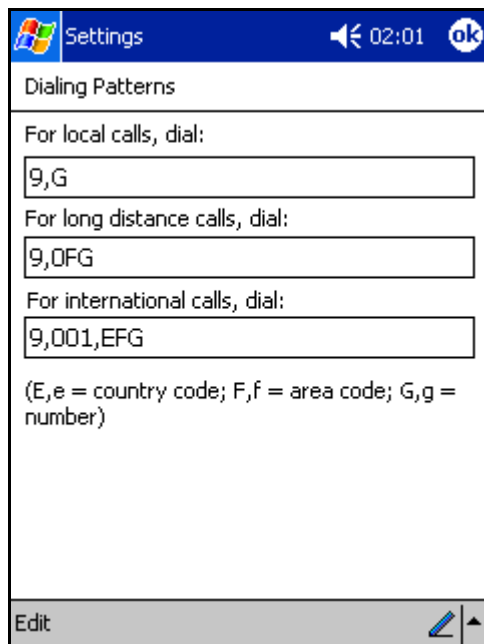

Dialing Locations

Location Work Home Work 가

Area code (: 2 31) 0

Country code 가 82

Dialing Patterns...