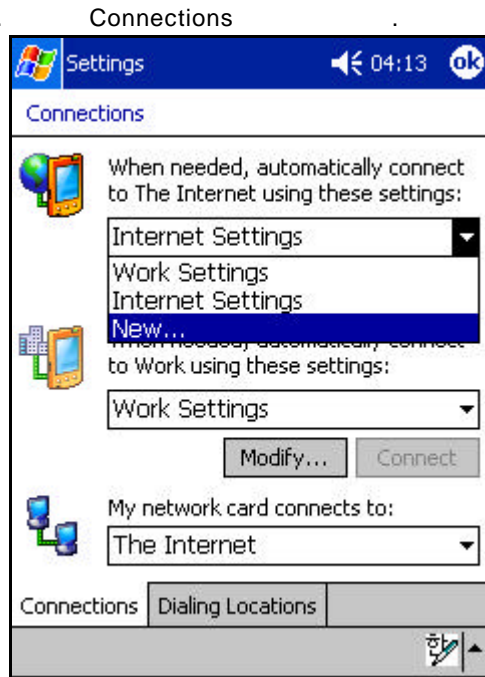

≡ For local calls   9,G   G
≡ For long distance calls   9,0FG   0FG
                                          가   가   G
≡ For international calls
≡   9,001,EFG   001,EFG
                  G
≡ (001   002   .)
≡ OK   . Work Home   ,   Location
                  OK

b.

New ...

General

Modem

New ...