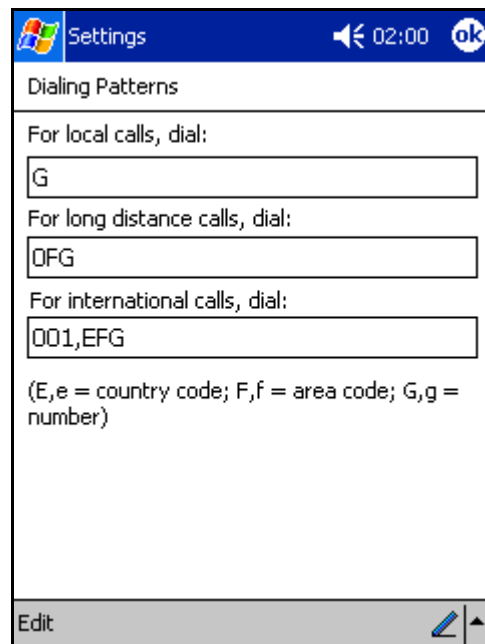

Dialing Locations

Location Work Home Work 가

Area code (: 2 31) 0

Country code 가 82

Dialing Patterns...