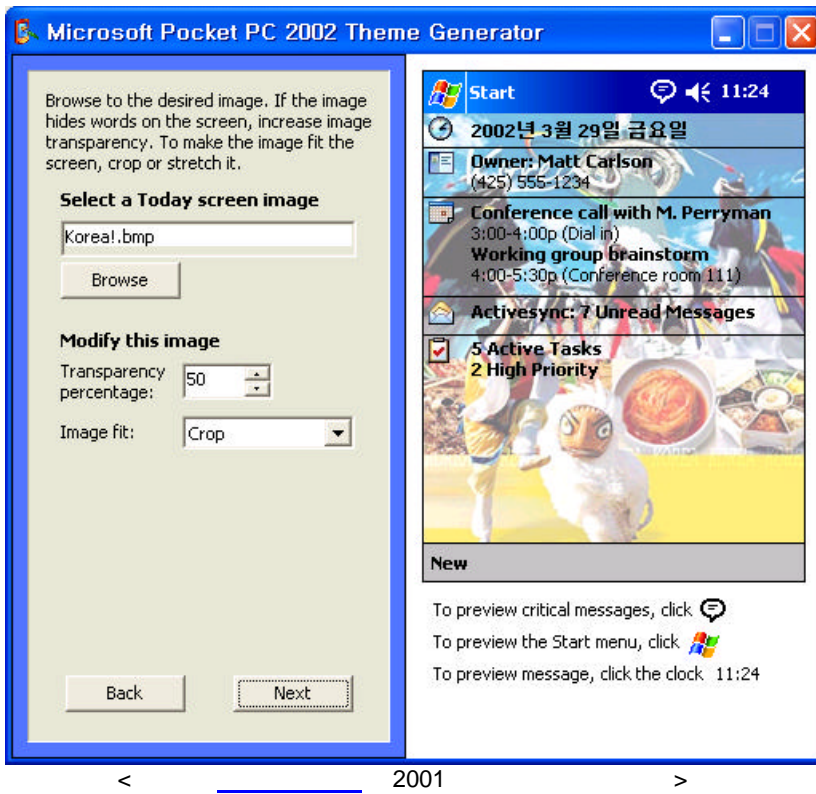

Select a Today screen image **Browse** , Today  
 (Crop), 240x286 가 240x286 (Stretch) . Transparency

c. Next

Start Start Menu  
 (Use the Today image from the previous screen) (Use a different image)

d. Next