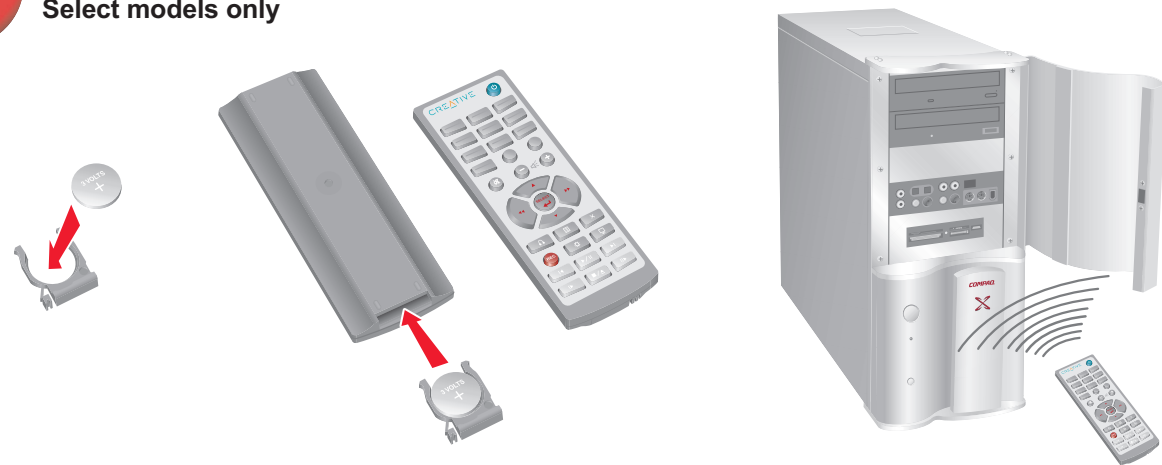

## 7 Audigy 2ZS Platinum Remote Control

Select models only

## 8 Start Up

**IMPORTANT:** When the computer starts, the operating system automatically converts the file system on your hard drive. The conversion may take several minutes. Do not stop the process. When the conversion is completed, the computer restarts. When prompted, begin your product registration process. Online instructions guide you through the registration and preinstalled software setup process. The setup time varies by computer configuration.