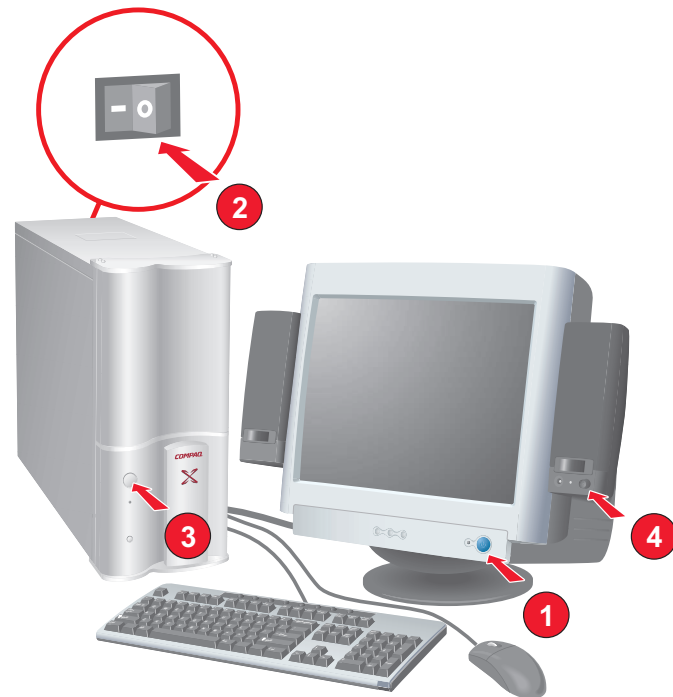

## 7 Audigy 2ZS Platinum Remote Control

Select models only

## 8 Start Up

**IMPORTANT:** When the computer starts, the operating system automatically converts the file system on your hard drive. The conversion may take several minutes. Do not stop the process. When the conversion is completed, the computer restarts. When prompted, begin your product registration process. Online instructions guide you through the registration and preinstalled software setup process. The setup time varies by computer configuration.