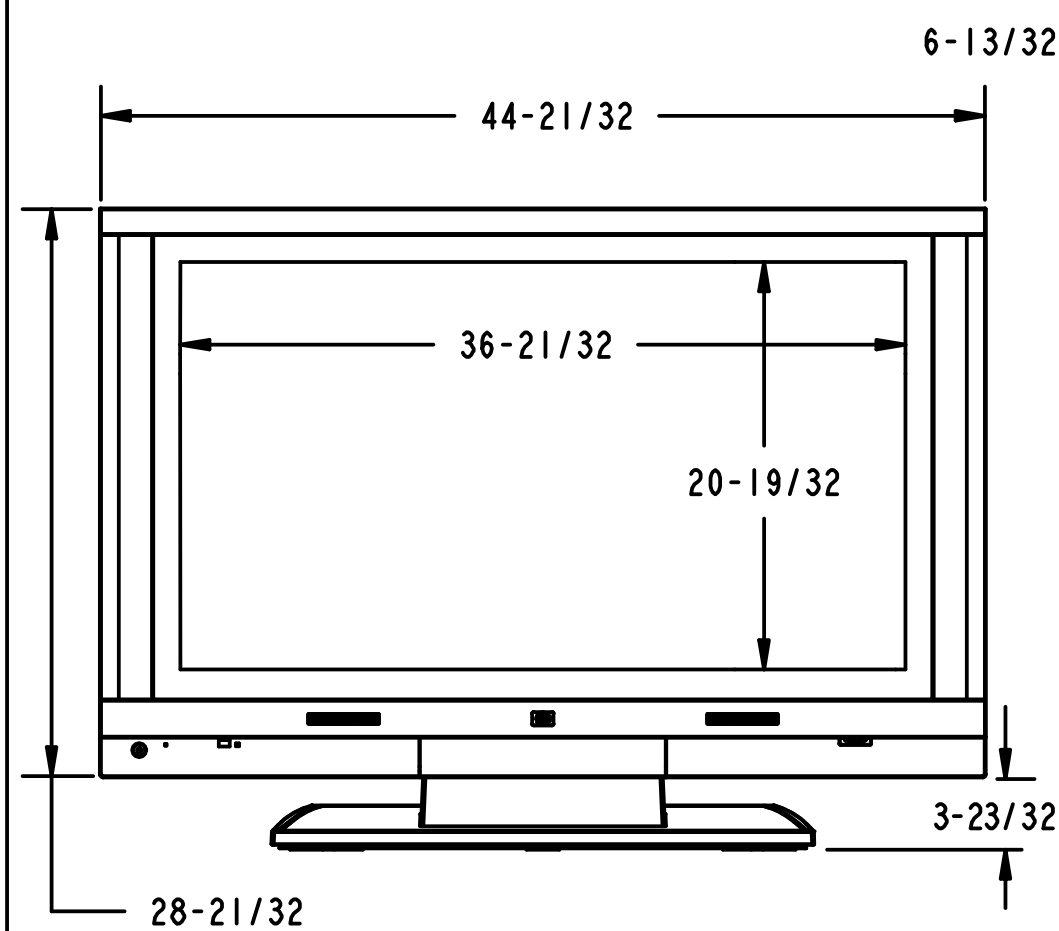

PL4200N - PRODUCT DIMENSIONS

POWER BUTTON AND IR AREA

SCALE 0.160

SCALE 0.160

ALL MEASUREMENTS SHOWN IN INCHES