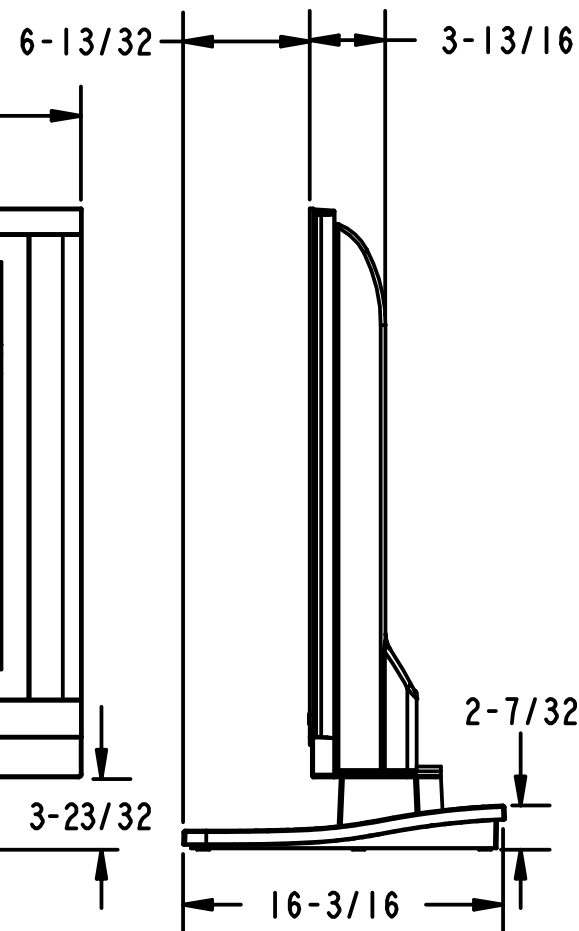

PL4200N - PRODUCT DIMENSIONS

POWER BUTTON AND IR AREA

SCALE 0.160

SCALE 0.160

ALL MEASUREMENTS SHOWN IN INCHES