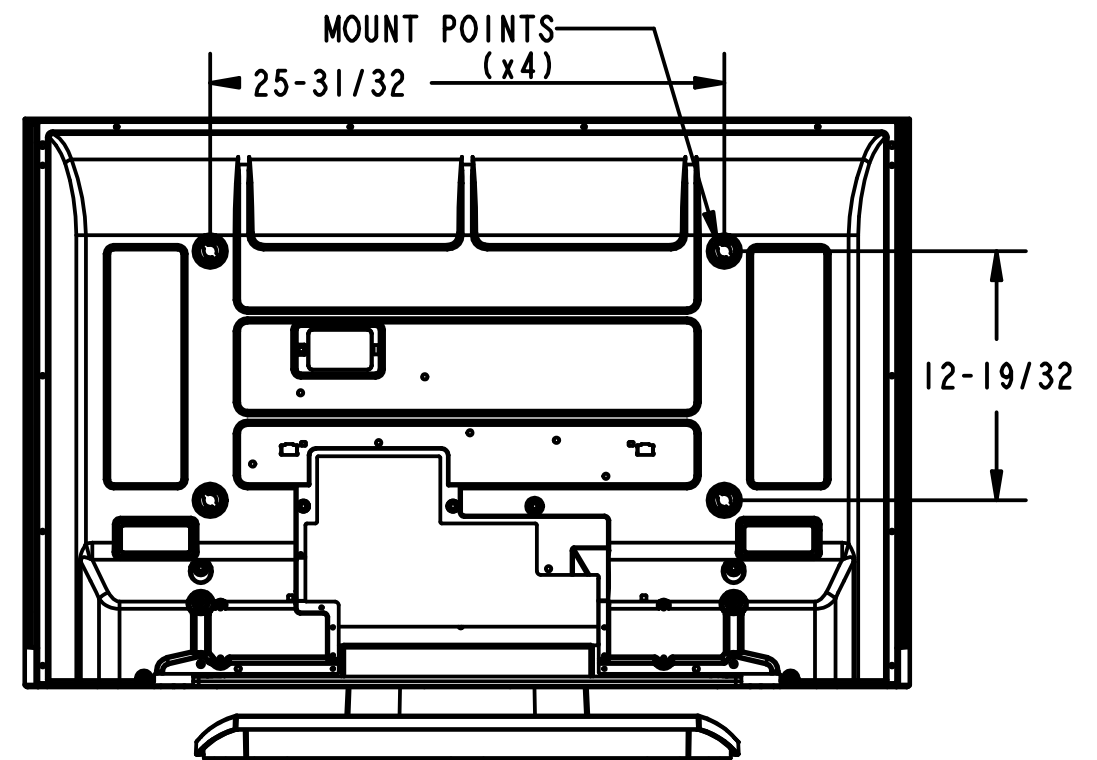

PL4200N - PRODUCT DIMENSIONS

POWER BUTTON AND IR AREA

SCALE 0.160

SCALE 0.160

ALL MEASUREMENTS SHOWN IN INCHES