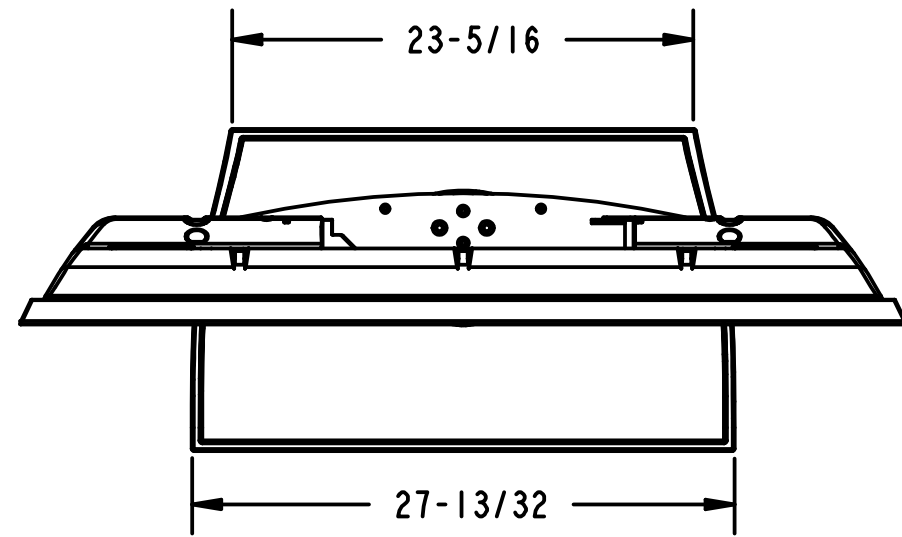

PL4200N - PRODUCT DIMENSIONS

POWER BUTTON AND IR AREA

SCALE 0.160

SCALE 0.160

ALL MEASUREMENTS SHOWN IN INCHES