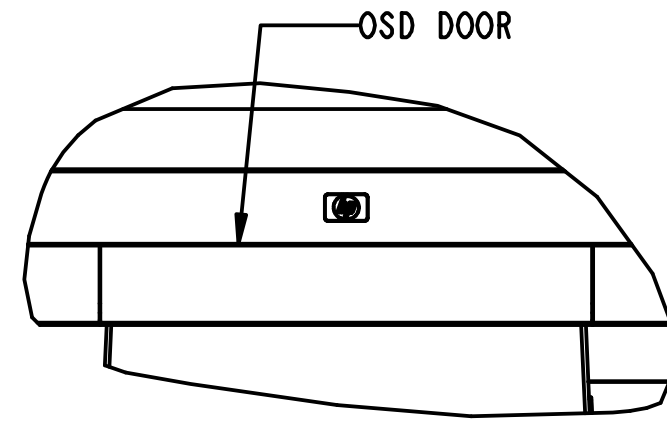

PL4200N - PRODUCT DIMENSIONS

POWER BUTTON AND IR AREA

SCALE 0.160

SCALE 0.160

ALL MEASUREMENTS SHOWN IN INCHES