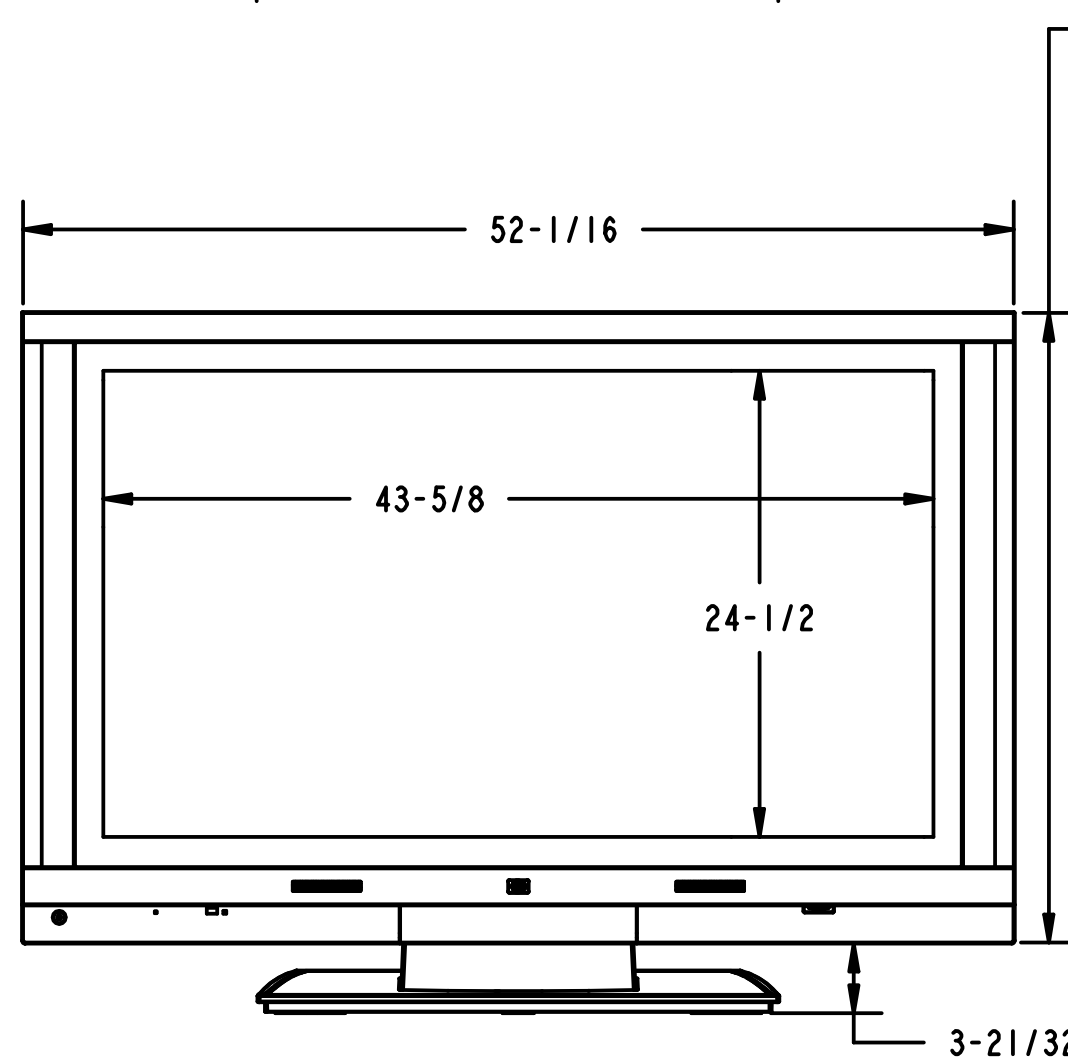

PL5000N - PRODUCT DIMENSIONS

POWER BUTTON AND IR AREA

SCALE 0.160

SCALE 0.160

MOUNT POINTS (x4)

ALL MEASUREMENTS SHOWN IN INCHES