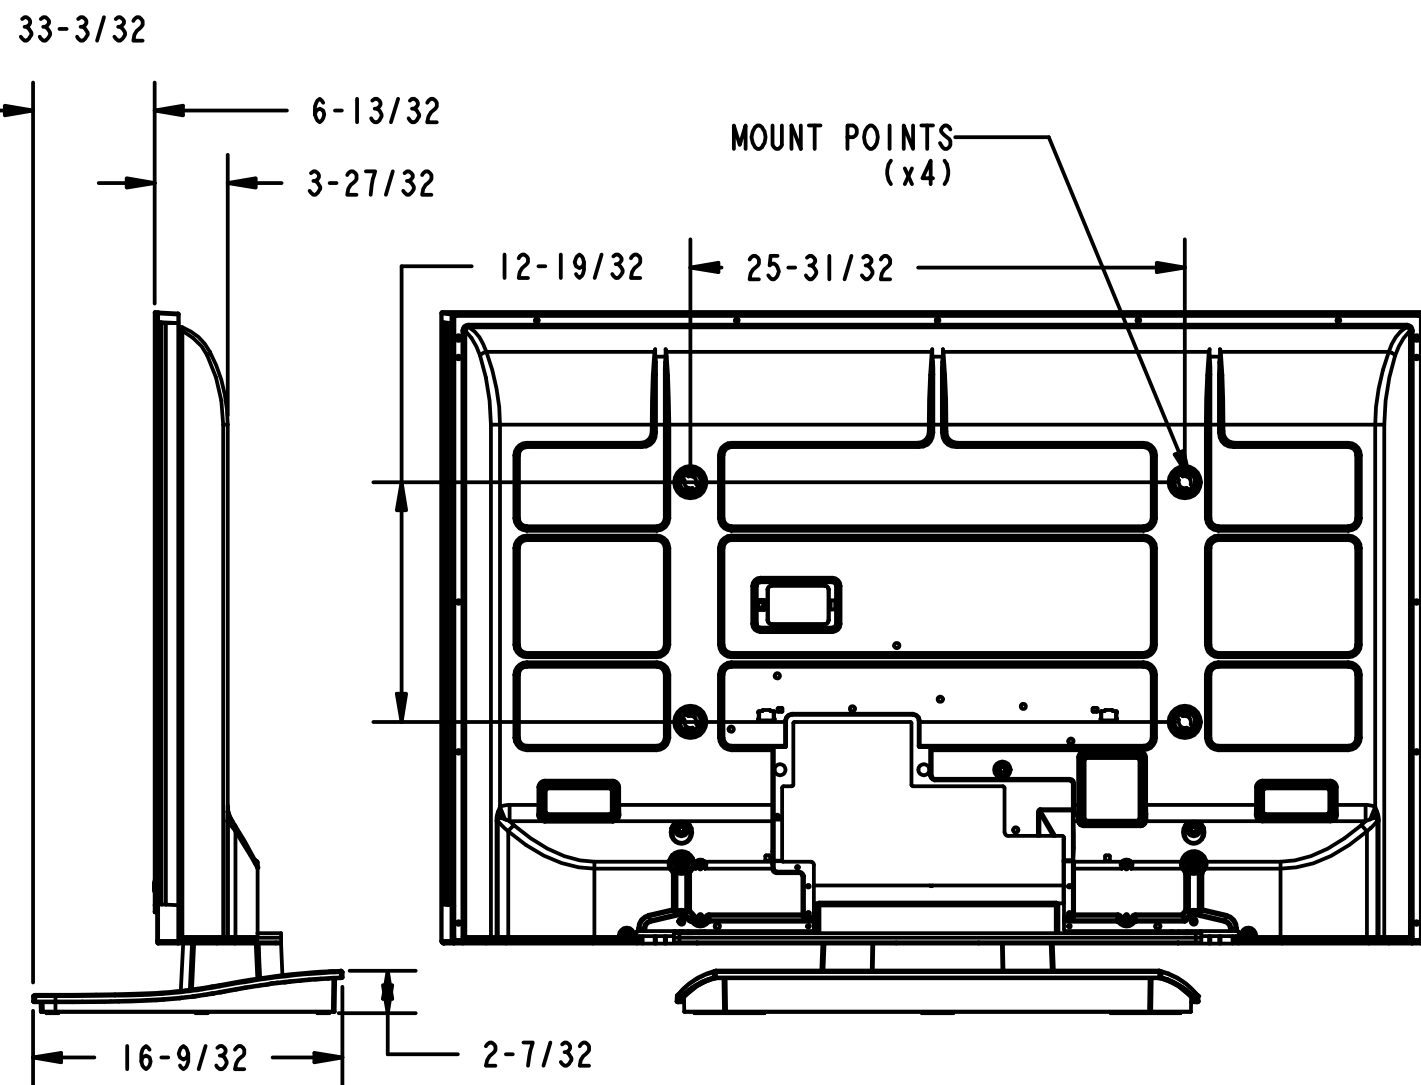

PL5000N - PRODUCT DIMENSIONS

POWER BUTTON AND IR AREA

SCALE 0.160

SCALE 0.160

MOUNT POINTS (x4)

ALL MEASUREMENTS SHOWN IN INCHES