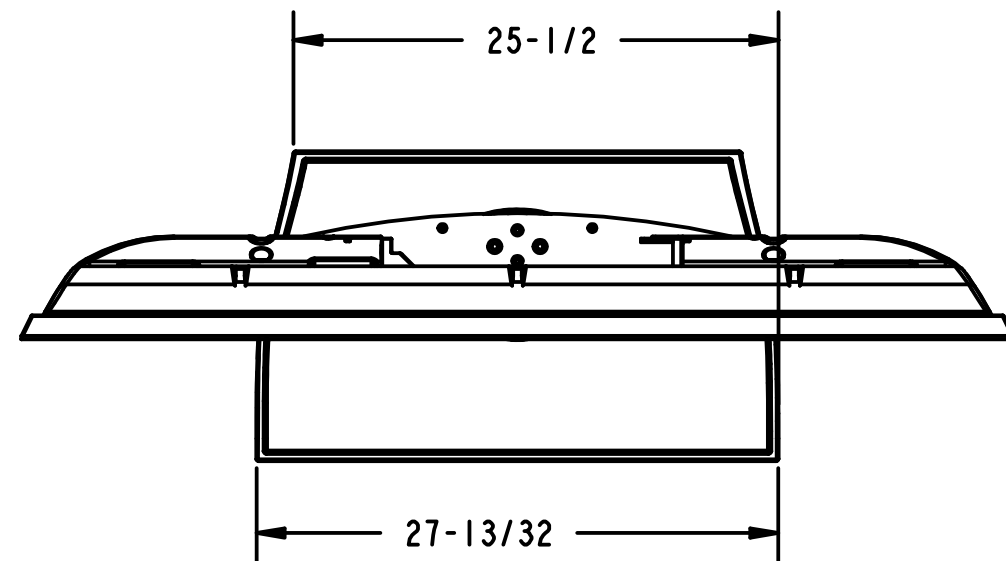

PL5000N - PRODUCT DIMENSIONS

POWER BUTTON AND IR AREA

SCALE 0.160

SCALE 0.160

MOUNT POINTS (x4)

ALL MEASUREMENTS SHOWN IN INCHES