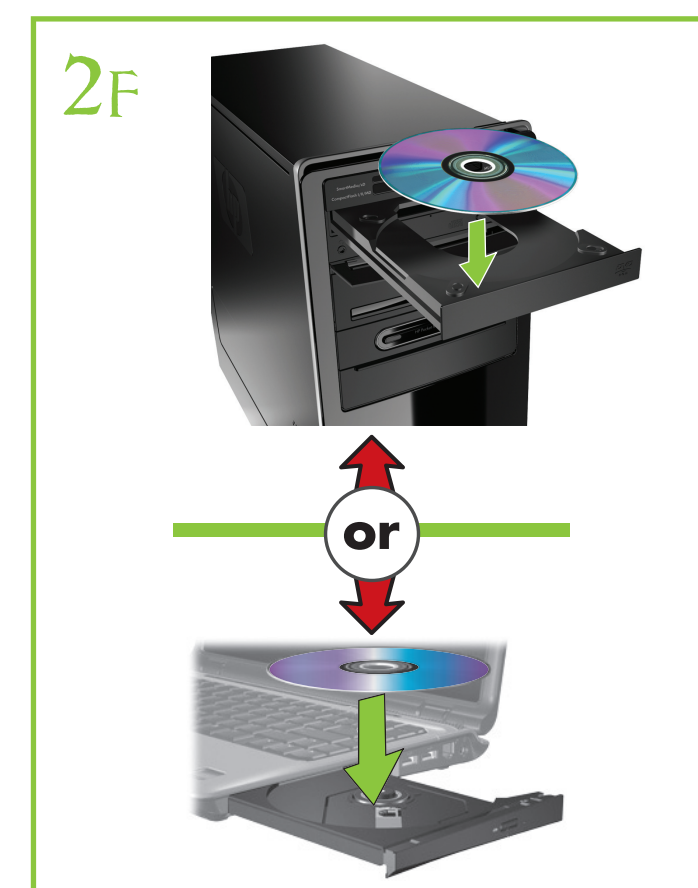

HP w2207h LCD Monitor
Optimum Resolution 1680 x 1050 @ 60 Hz

Copyright © 2007 Hewlett-Packard Development Company, L.P.
Printed in