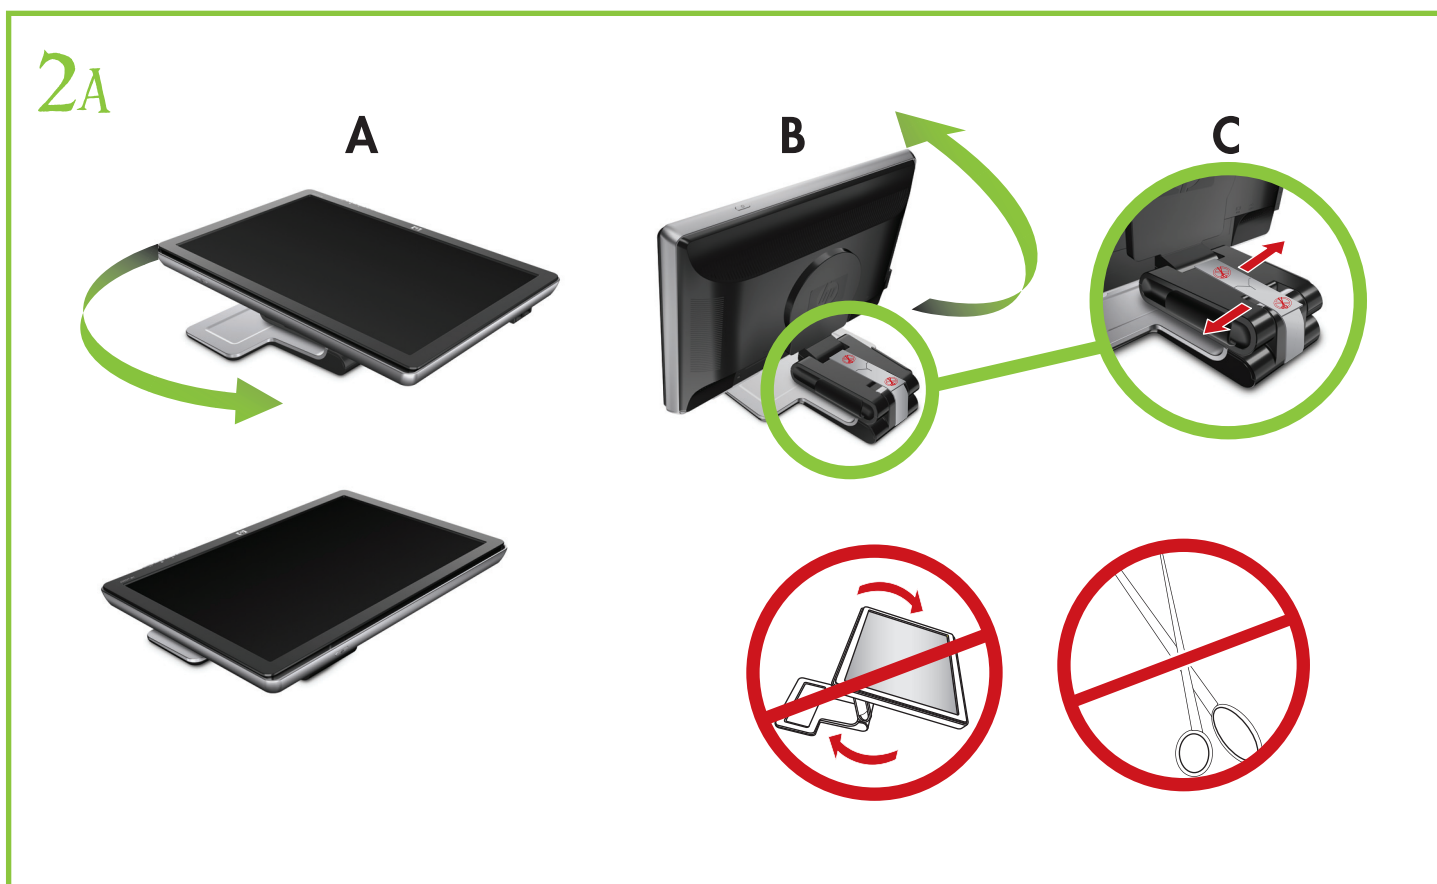

HP w2207h LCD Monitor
Optimum Resolution 1680 x 1050 @ 60 Hz

Copyright © 2007 Hewlett-Packard Development Company, L.P.
Printed in