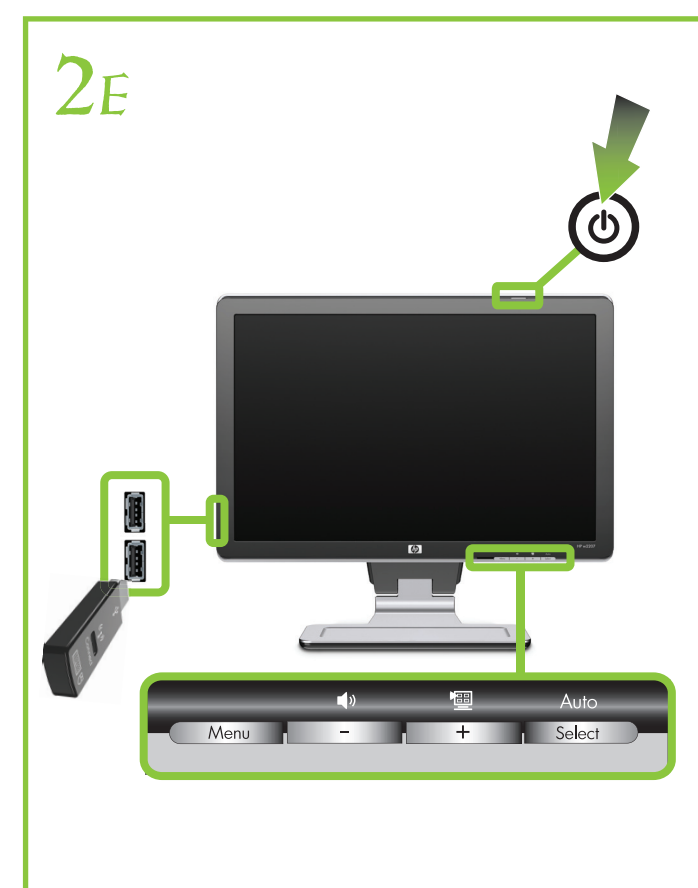

HP w2207h LCD Monitor
Optimum Resolution 1680 x 1050 @ 60 Hz

Copyright © 2007 Hewlett-Packard Development Company, L.P.
Printed in