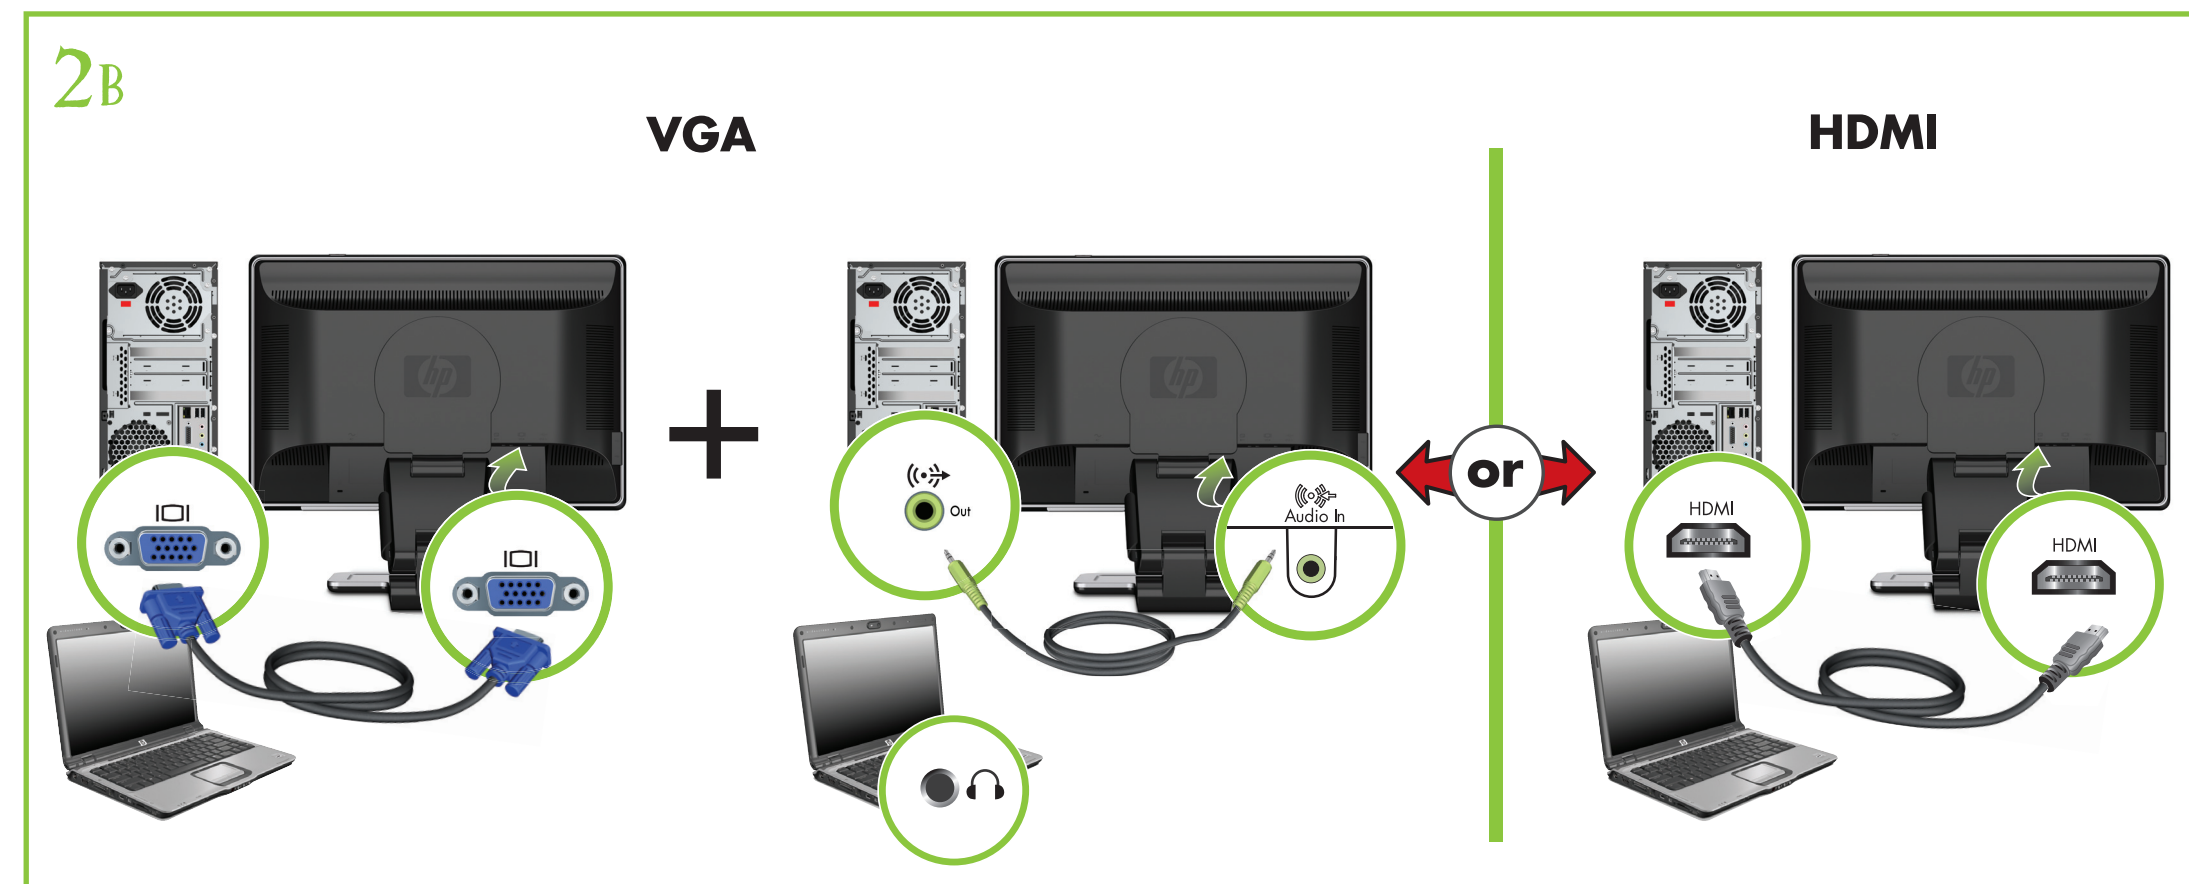

HP w2207h LCD Monitor
Optimum Resolution 1680 x 1050 @ 60 Hz

Copyright © 2007 Hewlett-Packard Development Company, L.P.
Printed in