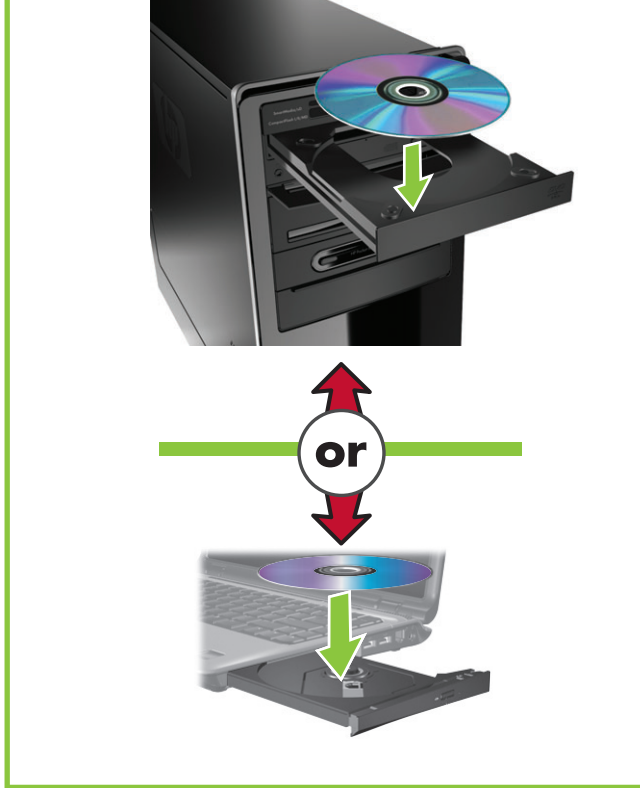

HP w2228h LCD Monitor  
Optimum Resolution 1680 x 1050 @ 60 Hz

2A

2B

2C

2D

2E

2F

2G