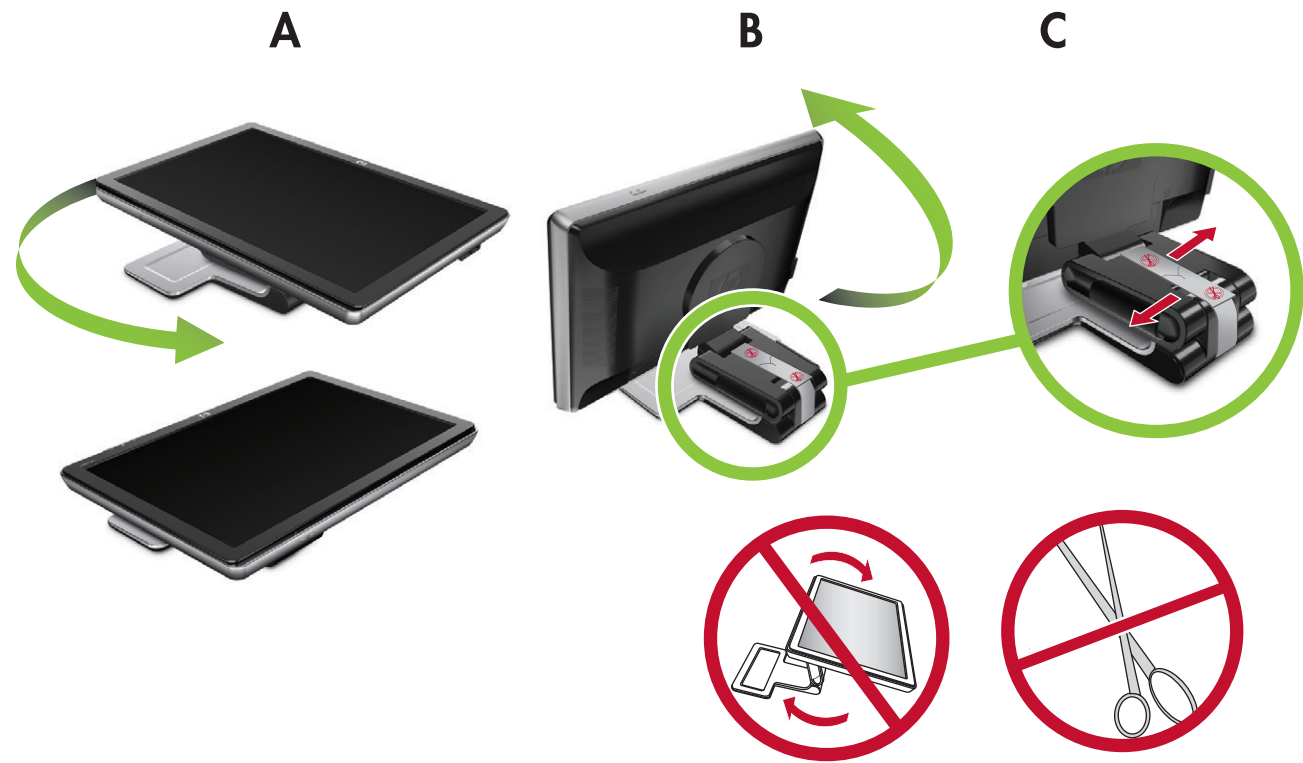

HP w2228h LCD Monitor  
Optimum Resolution 1680 x 1050 @ 60 Hz

2A

2B

2C

2D

2E

2F

2G