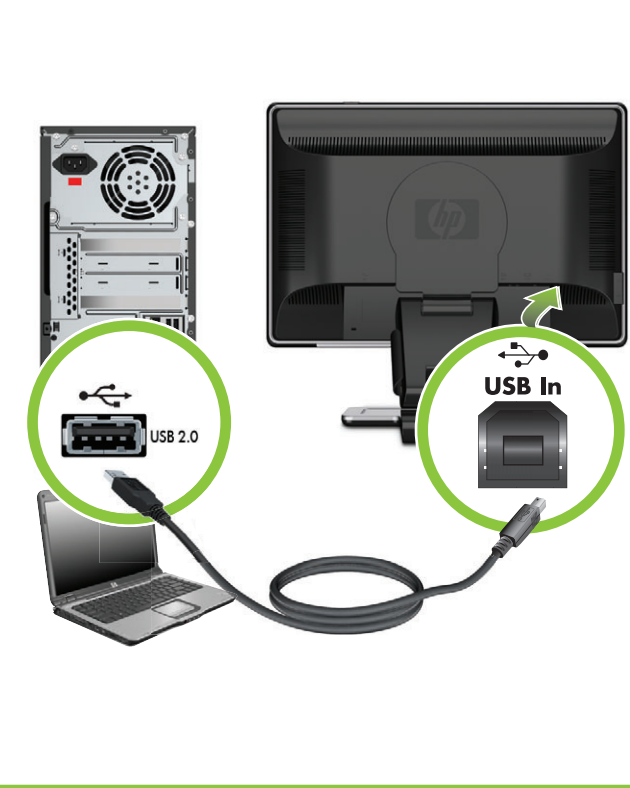

HP w2228h LCD Monitor  
Optimum Resolution 1680 x 1050 @ 60 Hz

2A

2B

2C

2D

2E

2F

2G