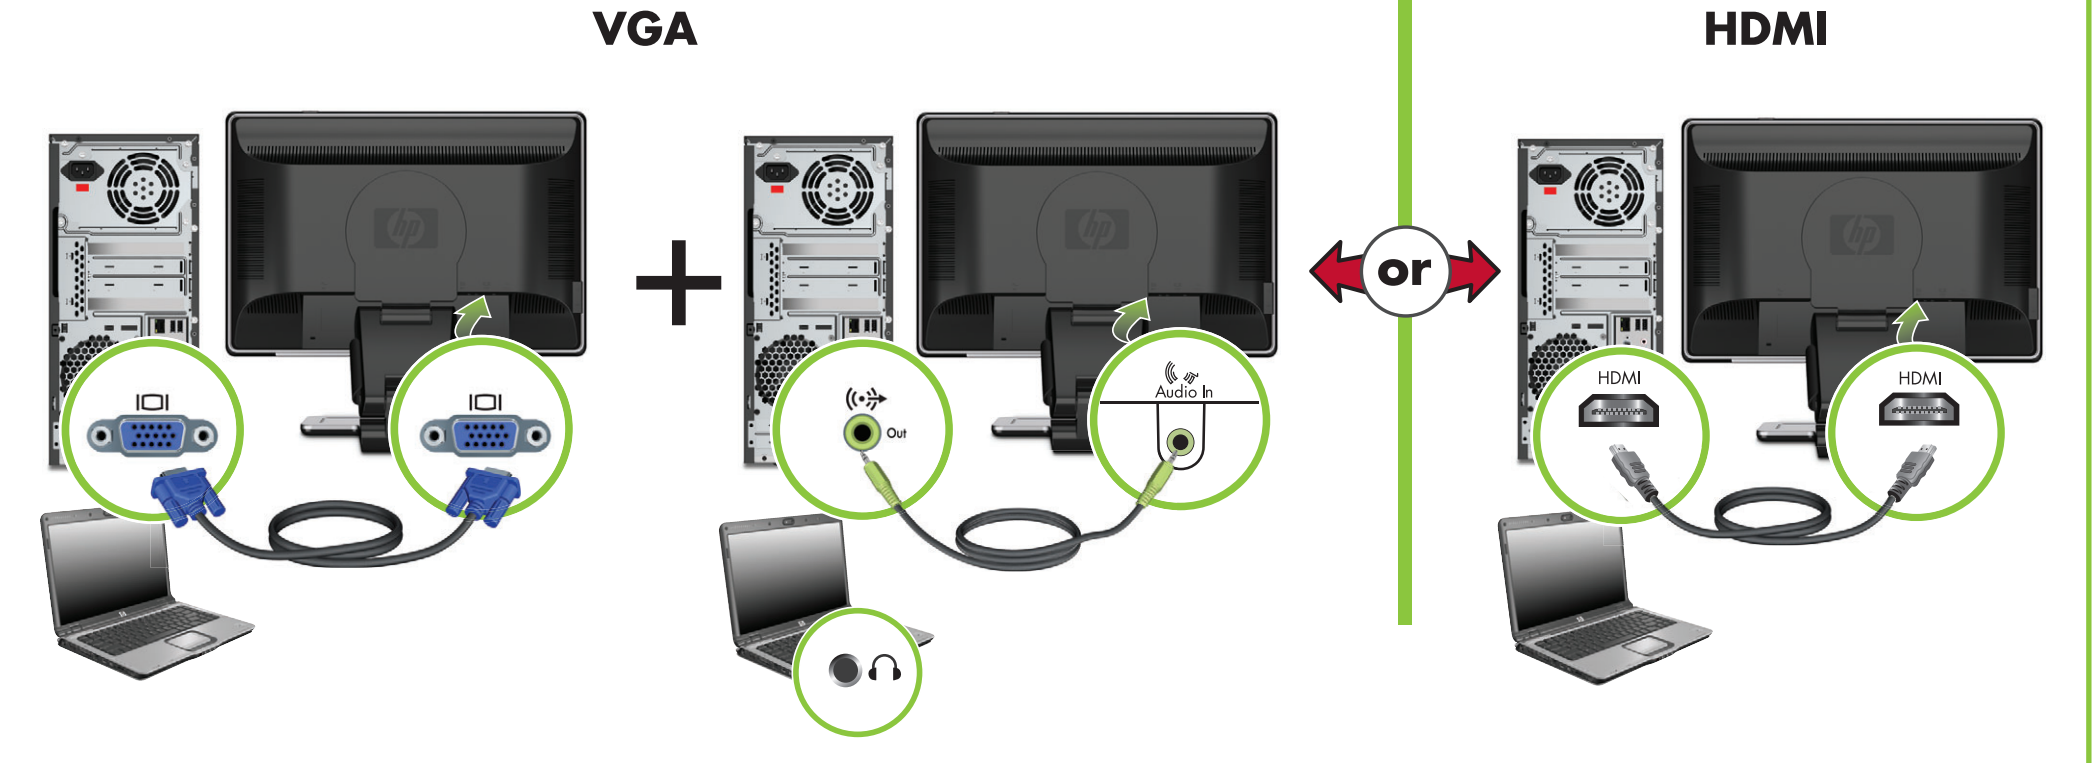

HP w2228h LCD Monitor  
Optimum Resolution 1680 x 1050 @ 60 Hz

2A

2B

2C

2D

2E

2F

2G