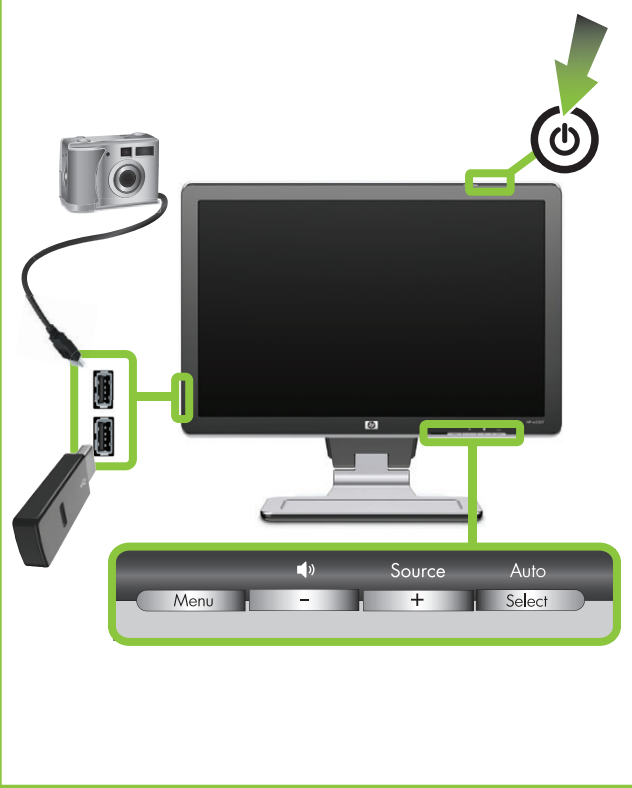

HP w2228h LCD Monitor  
Optimum Resolution 1680 x 1050 @ 60 Hz

2A

2B

2C

2D

2E

2F

2G