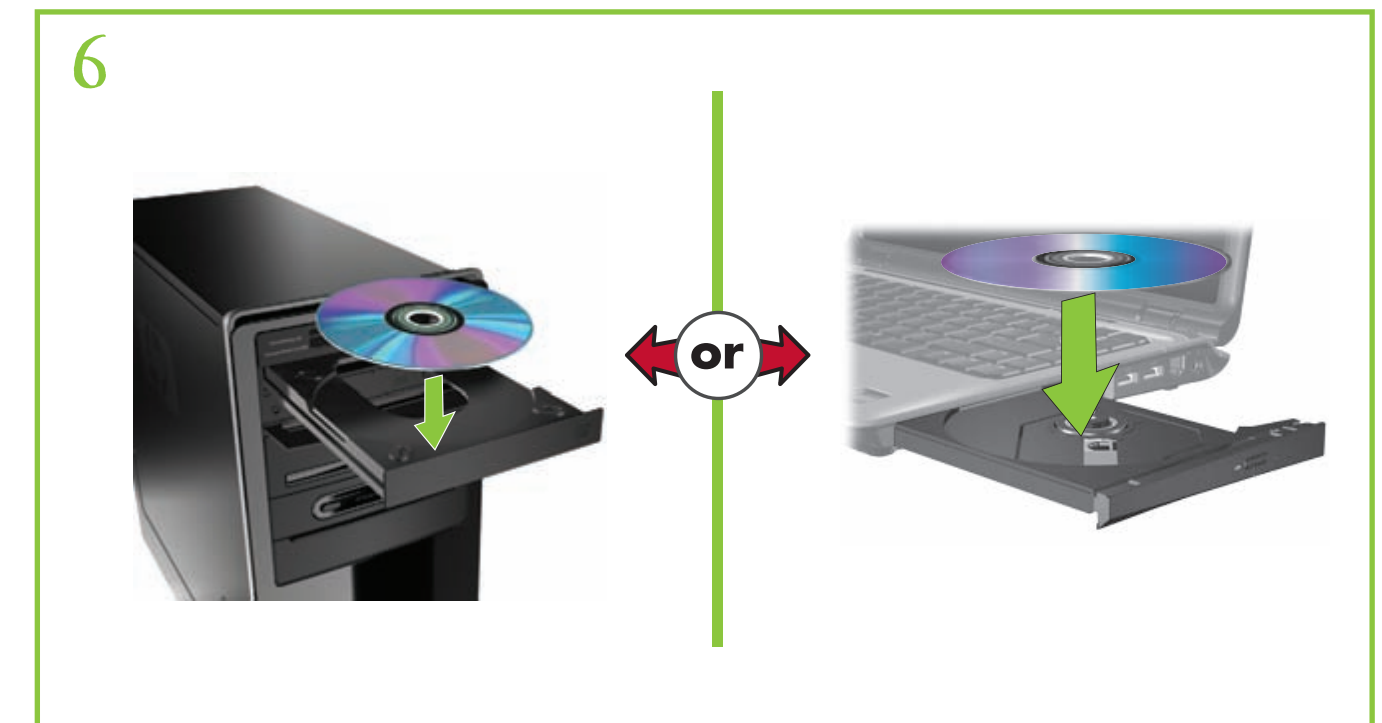

18.25 x 10.75

HP 2009m/v/f HD-ready LCD Monitor
Optimum Resolution 1600 x 900 @ 60 Hz

Copyright © 2009 Hewlett-Packard Development Company, L.P.
The information contained herein is subject to change without notice.
Printed in xxxxx