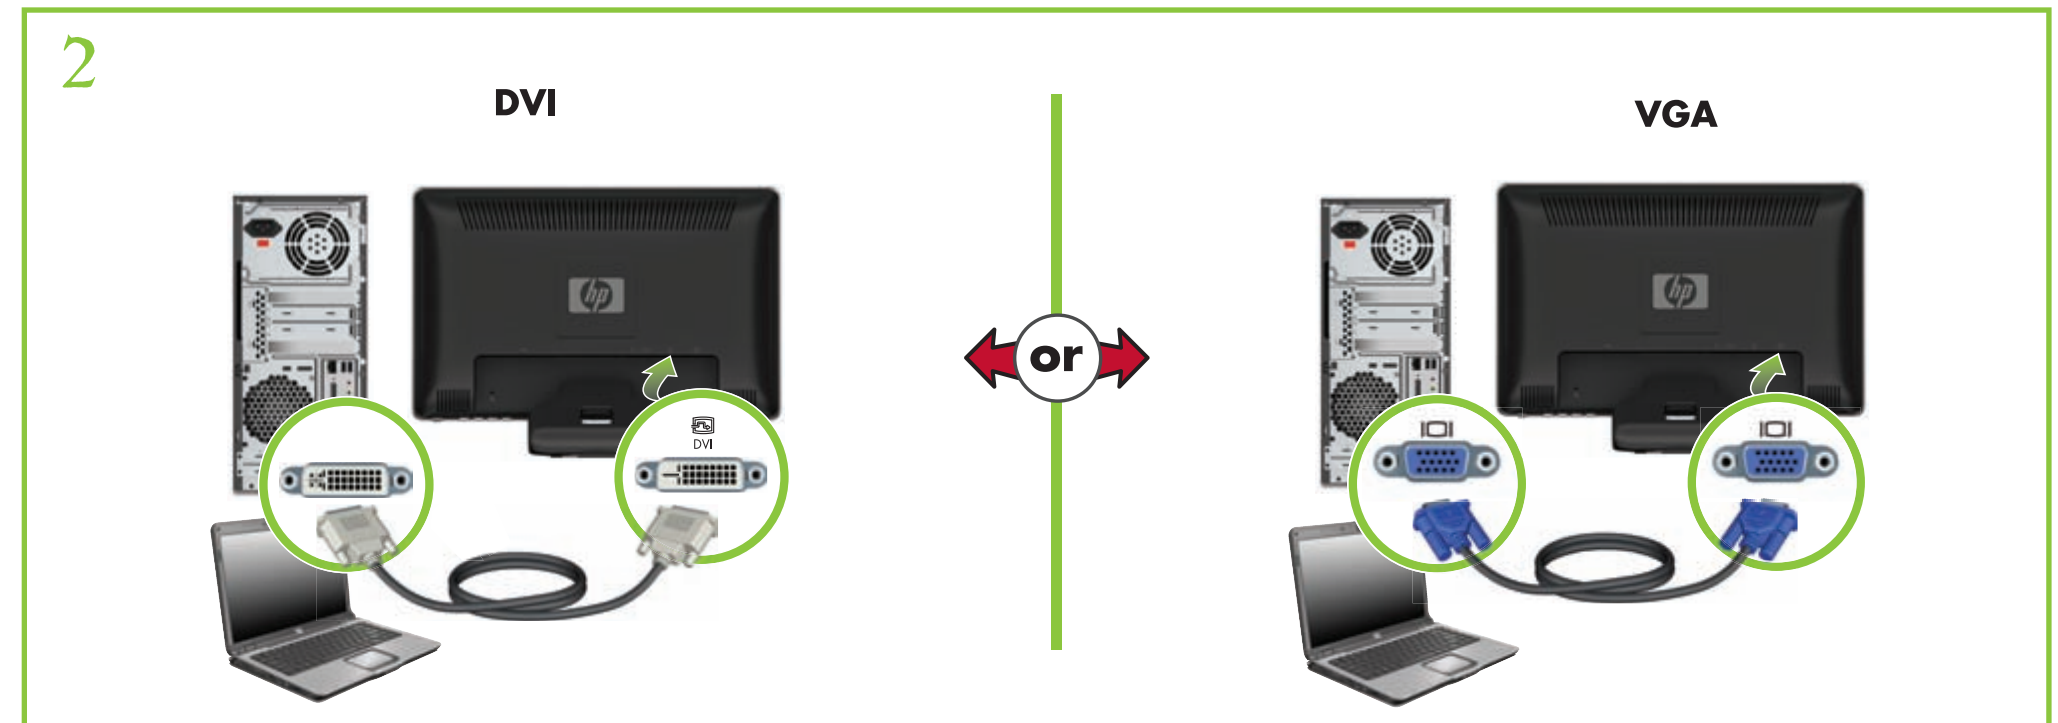

18.25 x 10.75

HP 2009m/v/f HD-ready LCD Monitor
Optimum Resolution 1600 x 900 @ 60 Hz

Copyright © 2009 Hewlett-Packard Development Company, L.P.
The information contained herein is subject to change without notice.
Printed in xxxxx