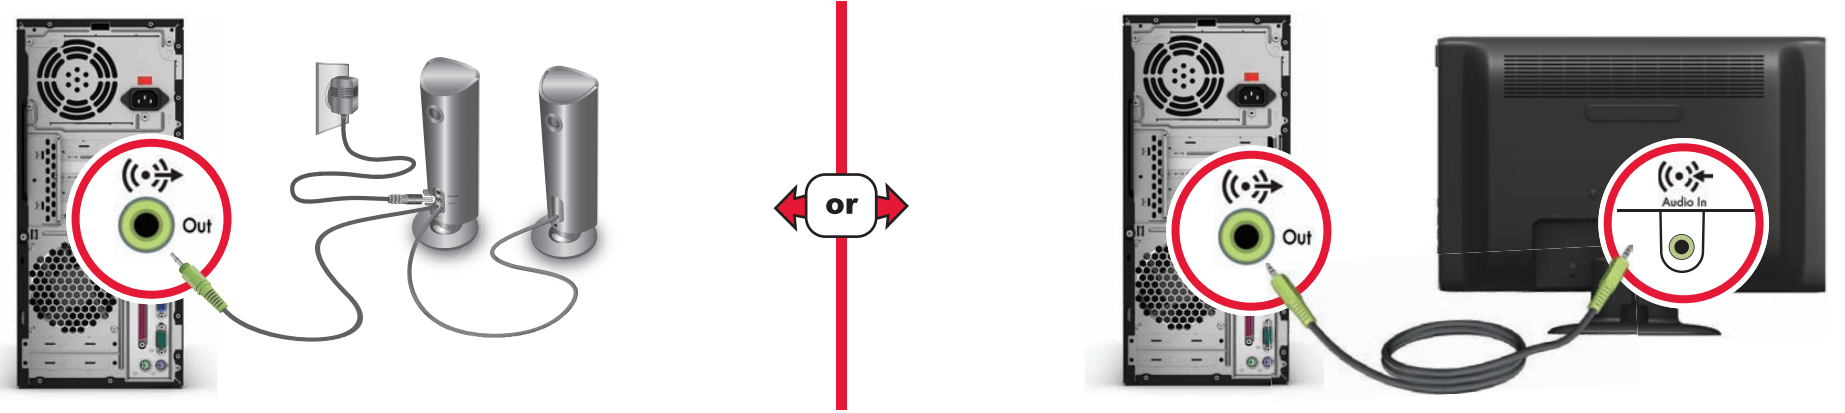

Quick Setup

Features and configurations vary by model.
Some cables and adaptors may not be included and are sold separately.

COMPAQ

1

Keyboard / Mouse

Wired option
Match the colors.

Wireless option

Refer to the setup instructions located in your keyboard box.
NOTE: The same receiver controls both the keyboard and mouse.

2

Monitor

Refer to the setup instructions that came with your monitor.
Monitors may be sold separately.

3

Speakers

Refer to the setup instructions that came with your speakers.
Speakers may be sold separately.

4

Connect Power

Connect computer to electrical outlet.
Grounded connection or connection to surge protector is recommended.

5

LAN

Wired Network

or

Wireless Network