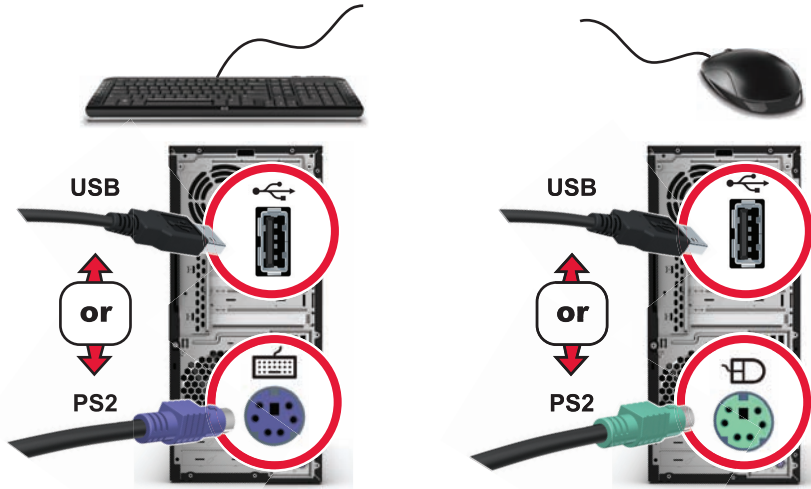

Quick Setup

Features and configurations vary by model.
Some cables and adaptors may not be included and are sold separately.

COMPAQ

1

Keyboard / Mouse

Wired option
Match the colors.

Wireless option

Refer to the setup instructions located in your keyboard box.
NOTE: The same receiver controls both the keyboard and mouse.

2

Monitor

Refer to the setup instructions that came with your monitor.
Monitors may be sold separately.

3

Speakers

Refer to the setup instructions that came with your speakers.
Speakers may be sold separately.

4

Connect Power

Connect computer to electrical outlet.
Grounded connection or connection to surge protector is recommended.

5

LAN

Wired Network

or

Wireless Network