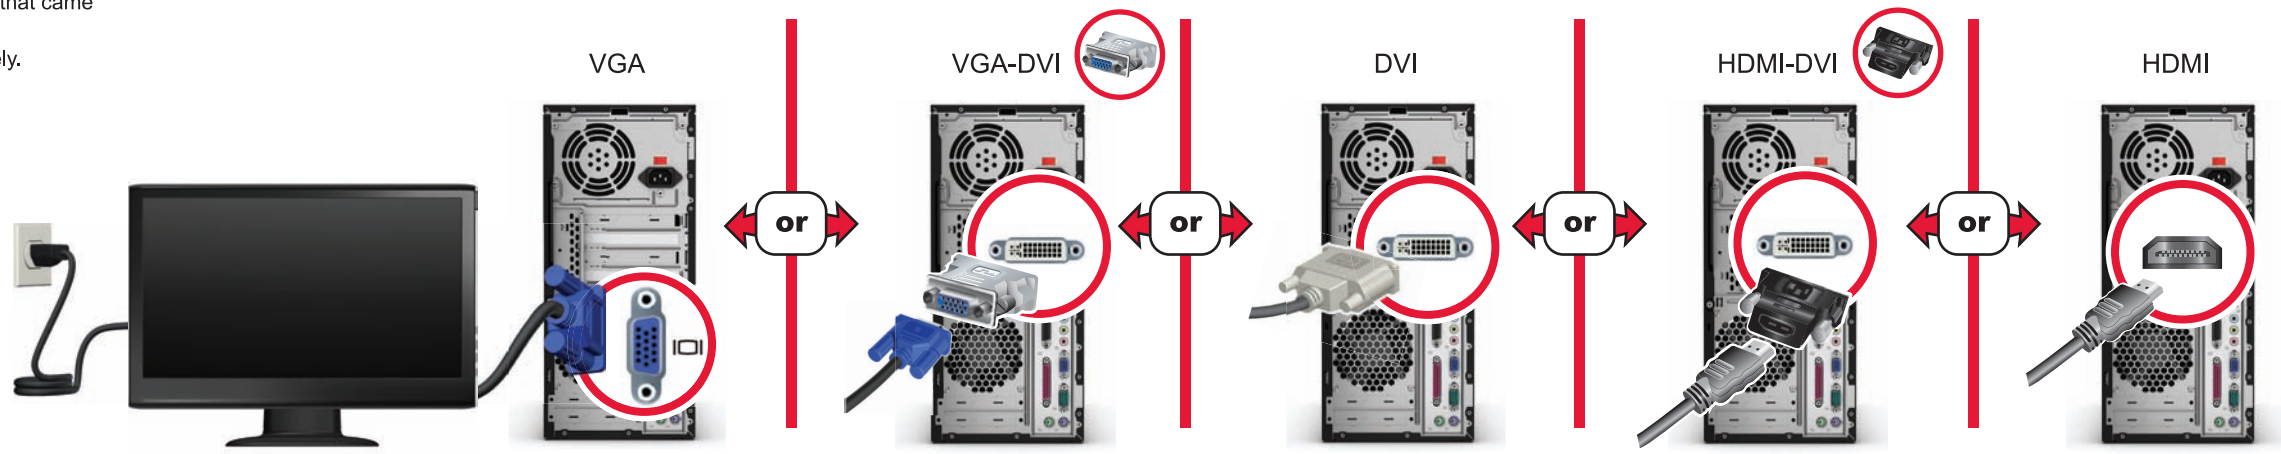

Quick Setup

Features and configurations vary by model.
Some cables and adaptors may not be included and are sold separately.

COMPAQ

1

Keyboard / Mouse

Wired option
Match the colors.

Wireless option

Refer to the setup instructions located in your keyboard box.
NOTE: The same receiver controls both the keyboard and mouse.

2

Monitor

Refer to the setup instructions that came with your monitor.
Monitors may be sold separately.

3

Speakers

Refer to the setup instructions that came with your speakers.
Speakers may be sold separately.