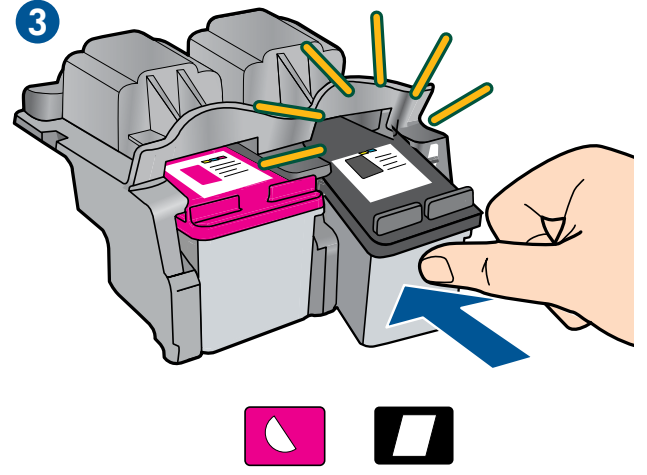

HP Deskjet D1600 Printer series

CB767-90003

8 1

2

3

9

10

Windows: