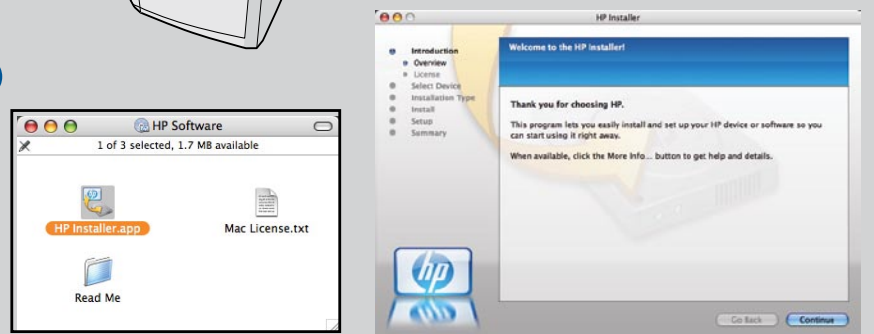

8 1

2

3

9

10

Windows:

1

2

3

Mac:

1

2

3

© 2009 Hewlett-Packard Development Company, L.P.

Printed in English
Printed in French
Printed in Spanish
Printed in Portuguese
Printed in Korean
Printed in Simplified Chinese
www.hp.com

www.hp.com/support