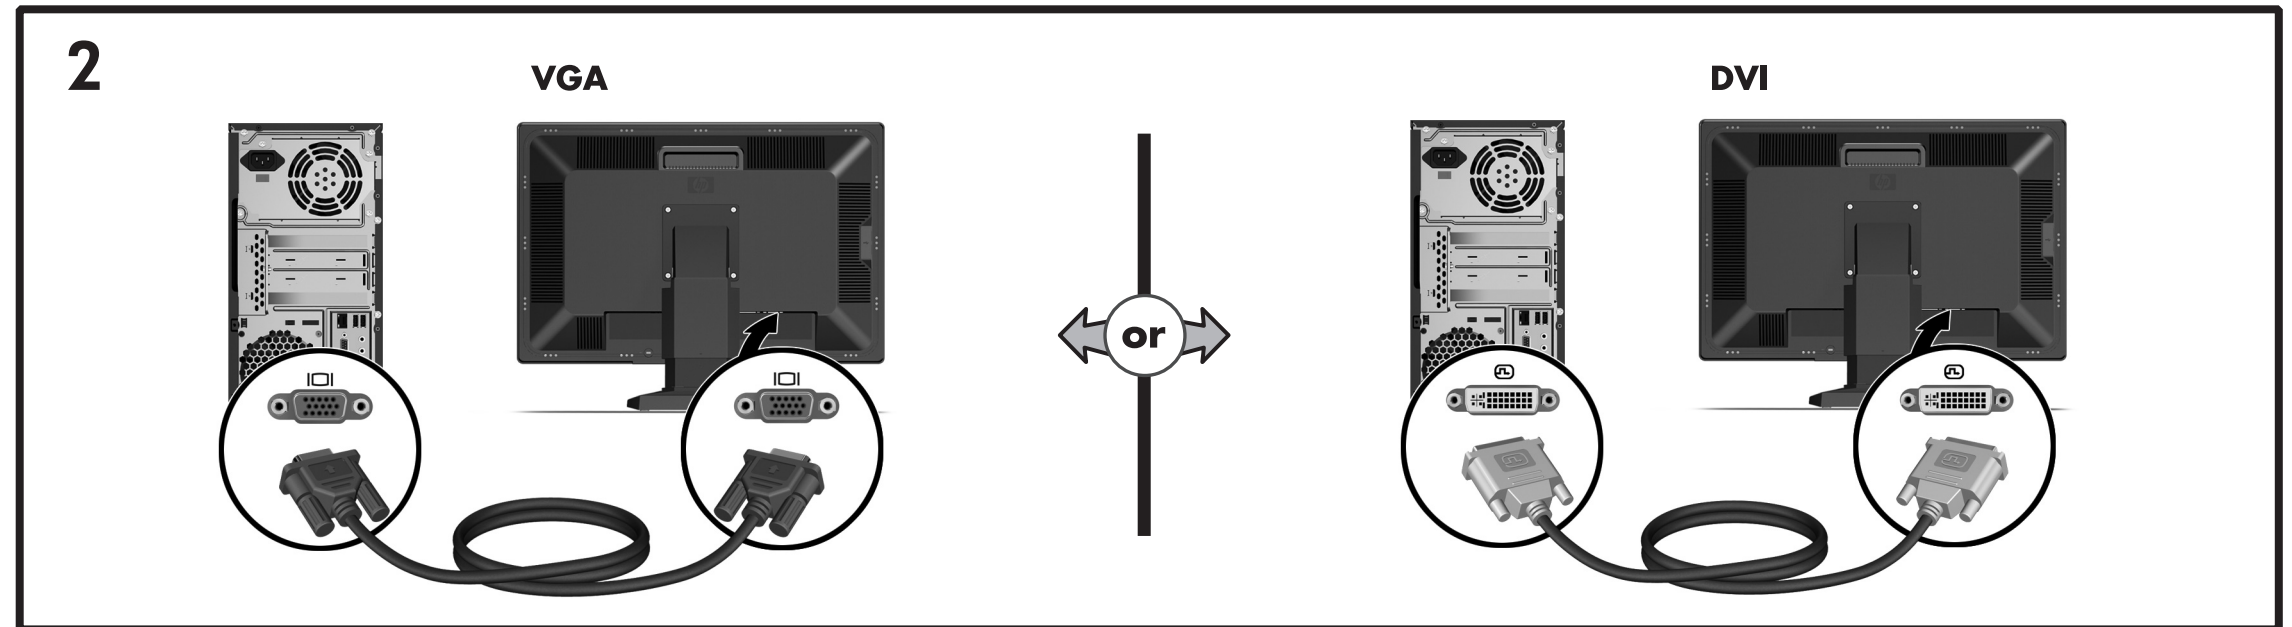

HP L2445m LCD Monitor

Optimum Resolution 1920 x 1200 @ 60Hz

Copyright © 2009 Hewlett-Packard Development Company, L.P.
The information contained herein is subject to change without notice.
Printed in China.

Product: L2445m LCD
Document: Boxing Part number: 588335-B21
Color page 1: Grayscale
Color page 2: Grayscale Finished size: 11 x 17

JUMP2 GROUP
6620 Cypresswood Drive
Suite 120
Spring, TX 77379
832.717.4331