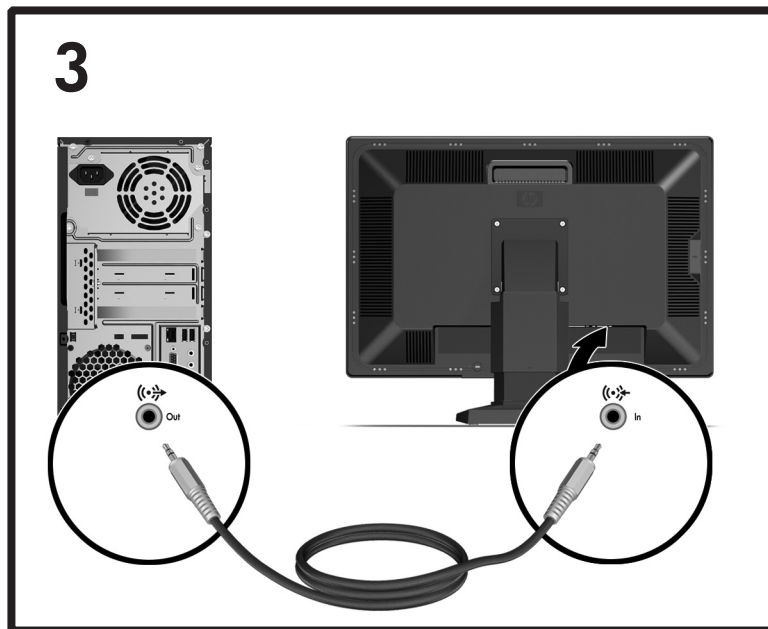

HP L2445m LCD Monitor

Optimum Resolution 1920 x 1200 @ 60Hz

Copyright © 2009 Hewlett-Packard Development Company, L.P.
The information contained herein is subject to change without notice.
Printed in China.

Product: L2445m LCD
Document: Boxing Part number: 588335-B21
Color page 1: Grayscale
Color page 2: Grayscale Finished size: 11 x 17

JUMP2 GROUP
6620 Cypresswood Drive
Suite 120
Spring, TX 77379
832.717.4331