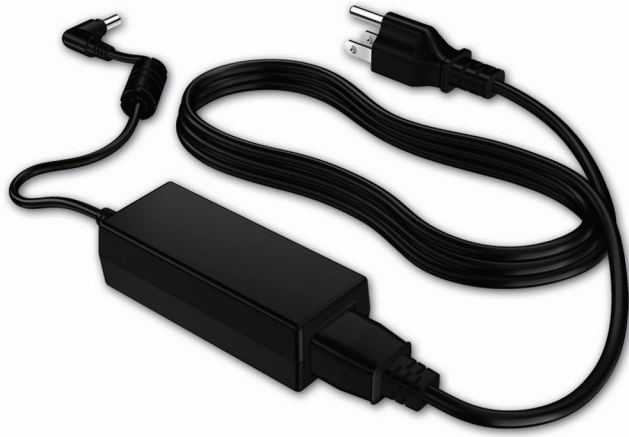

DO MORE WITH HP ACCESSORIES

THE
COMPUTER
IS PERSONAL
AGAIN.

HP Mini 40W AC Adapter

HP Mini 40W AC Adapter

Stay connected and powered up with this portable AC adapter specially designed for your HP Mini's power needs.

- **Use any standard outlet**
Charge your HP Mini using any standard outlet so you can keep surfing, working or playing.
- **Portable power**
The HP Mini 40W AC Adapter is light and portable so it doesn't weigh you down when you're on the go.
- **Enjoy the convenience**
Having an extra AC Adapter at home or at the office keeps you from having to carry one around – and ensures you stay connected.
- **Integrated surge protection**
Keep your Mini safe in the storm with built-in surge protection.
- **Compatibility:** Compatible with the following notebook Series:
HP Mini: 110, 210, 1000, 1101, 2102; Compaq Mini: CQ10, 110, 700
- **Power:** Output Power: 40W; Output Voltage: 19V
- **Dimensions:**
Out of package: 93 x 40 x 30 mm
Packed: 245 x 118 x 65 mm
- **Weight:**
Out of package: 0.16 kg
Packed: 0.499 kg
- **Warranty:**
1 year limited warranty
- **Additional information:** P/N: WE449AA #ABB
UPC/EAN code: 884962755686
- **What's in the box**
40W AC Adapter
Power Cable
Warranty Statement
User Documentation