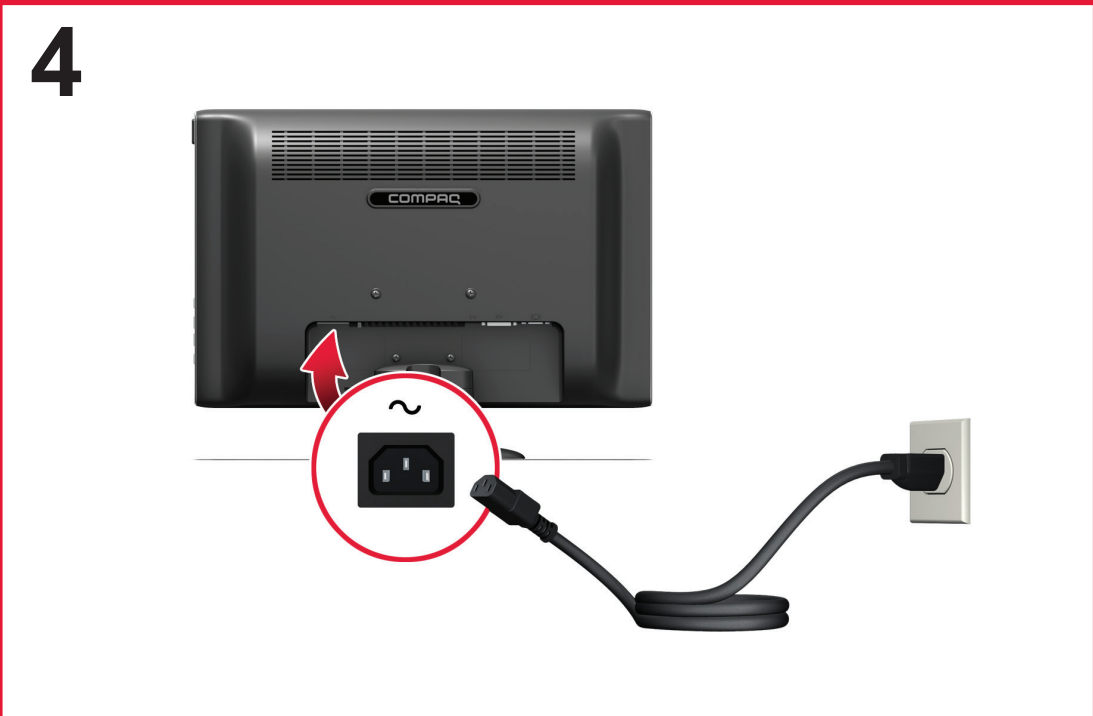

18.25 x 11.7"

Product: Compaq Q1910, 2010 & 2210 LCD Monitors		Fold: no fold
Document: QSPFRONT	Part number: 588265-821	
Color FRONT: CMYK	Flat size: 18.25" X 11.7"	
Color BACK: Black	Finished size: 18.25" X 11.7"	
FRONT file name: 588265_cpqQ_LCD_poster_FRONT.ai; 588265_cpqQ_LCD_poster_FRONT_HI.pdf		
BACK file name: 588265_cpqQ_LCD_poster_BACK.ai; 588265_cpqQ_LCD_poster_BACK_HI.pdf		

JUMP2 GROUP
6620 Cypresswood Drive
Suite 120
Spring, TX 77379
832.717.4331

Compaq Q1910, Q2010 and Q2210 LCD Monitors

Optimum Resolution: **Q1910** 1366 x 768 @ 60 Hz
Q2010 1600 x 900 @ 60 Hz
Q2210 1920 x 1080 @ 60 Hz

COMPAQ

Copyright © 2010 Hewlett-Packard Development Company, L.P.
The information contained herein is subject to change without notice.
Printed in xxxxx