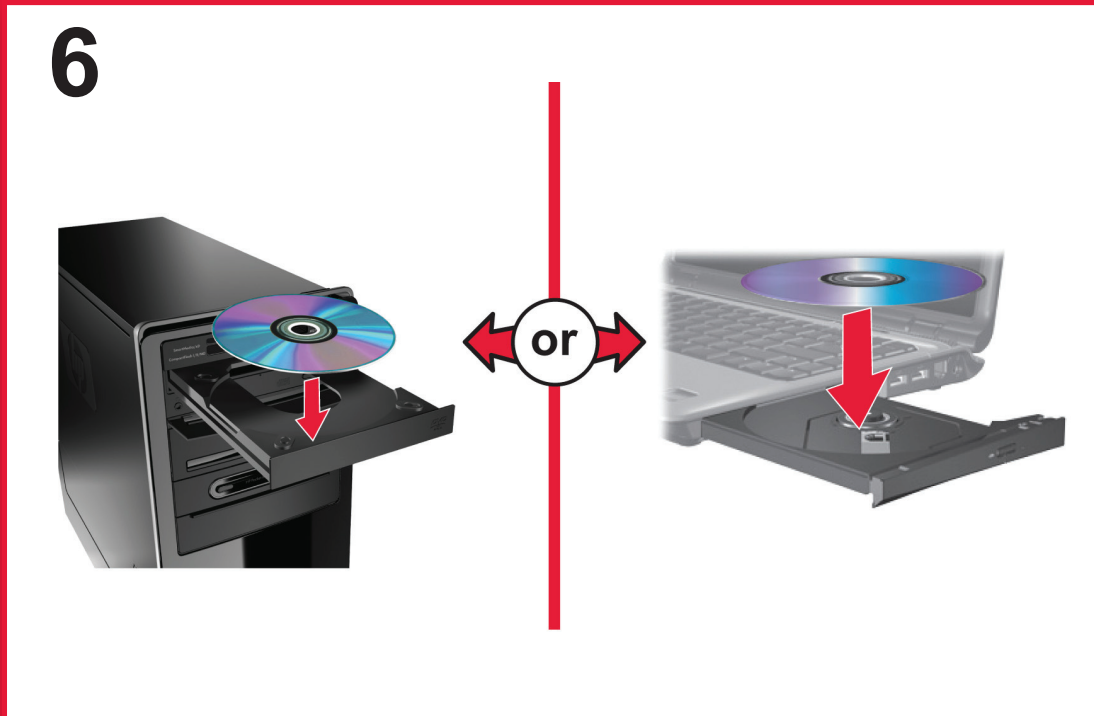

18.25 x 11.7"

Product: Compaq Q1910, 2010 & 2210 LCD Monitors		Fold: no fold
Document: QSPFRONT	Part number: 588265-821	
Color FRONT: CMYK	Flat size: 18.25" X 11.7"	
Color BACK: Black	Finished size: 18.25" X 11.7"	
FRONT file name: 588265_cpqQ_LCD_poster_FRONT.ai; 588265_cpqQ_LCD_poster_FRONT_HI.pdf		
BACK file name: 588265_cpqQ_LCD_poster_BACK.ai; 588265_cpqQ_LCD_poster_BACK_HI.pdf		

JUMP2 GROUP
6620 Cypresswood Drive
Suite 120
Spring, TX 77379
832.717.4331

Compaq Q1910, Q2010 and Q2210 LCD Monitors

Optimum Resolution: **Q1910** 1366 x 768 @ 60 Hz
Q2010 1600 x 900 @ 60 Hz
Q2210 1920 x 1080 @ 60 Hz

COMPAQ

Copyright © 2010 Hewlett-Packard Development Company, L.P.
The information contained herein is subject to change without notice.
Printed in xxxxx