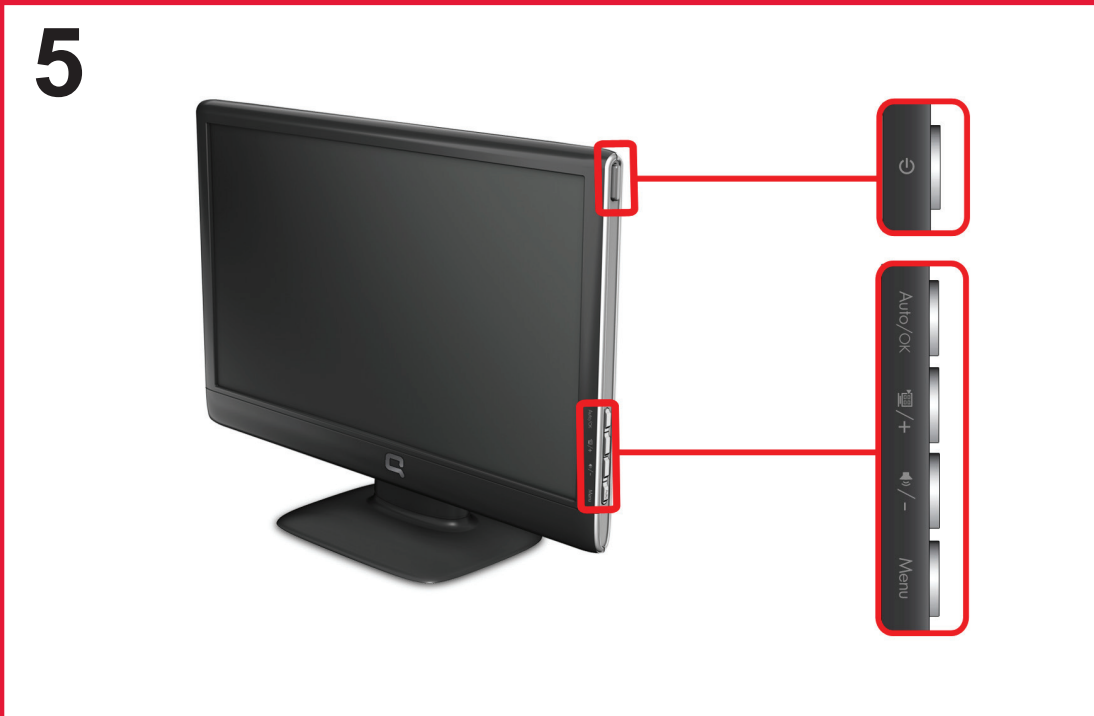

18.25 x 11.7"

Product: Compaq Q1910, 2010 & 2210 LCD Monitors		Fold: no fold
Document: QSPFRONT	Part number: 588265-821	
Color FRONT: CMYK	Flat size: 18.25" X 11.7"	
Color BACK: Black	Finished size: 18.25" X 11.7"	
FRONT file name: 588265_cpqQ_LCD_poster_FRONT.ai; 588265_cpqQ_LCD_poster_FRONT_HI.pdf		
BACK file name: 588265_cpqQ_LCD_poster_BACK.ai; 588265_cpqQ_LCD_poster_BACK_HI.pdf		

JUMP2 GROUP
6620 Cypresswood Drive
Suite 120
Spring, TX 77379
832.717.4331

Compaq Q1910, Q2010 and Q2210 LCD Monitors

Optimum Resolution: **Q1910** 1366 x 768 @ 60 Hz
Q2010 1600 x 900 @ 60 Hz
Q2210 1920 x 1080 @ 60 Hz

COMPAQ

Copyright © 2010 Hewlett-Packard Development Company, L.P.
The information contained herein is subject to change without notice.
Printed in xxxxx