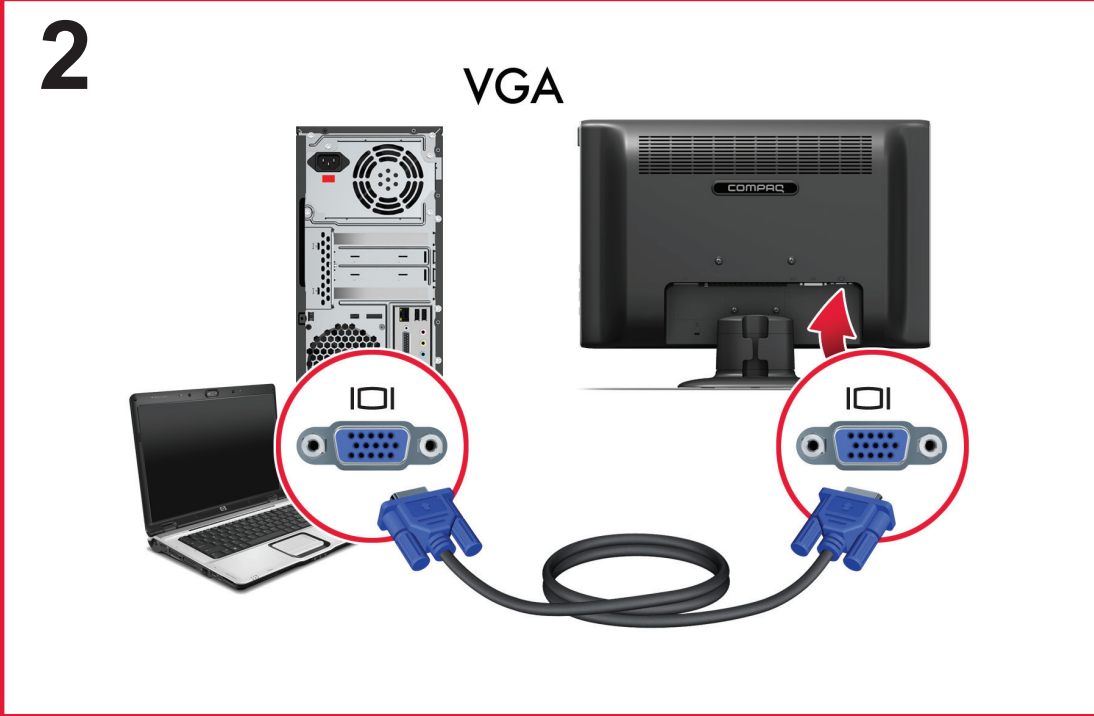

18.25 x 11.7"

Product: Compaq Q1910, 2010 & 2210 LCD Monitors		Fold: no fold
Document: QSPFRONT	Part number: 588265-821	
Color FRONT: CMYK	Flat size: 18.25" X 11.7"	
Color BACK: Black	Finished size: 18.25" X 11.7"	
FRONT file name: 588265_cpqQ_LCD_poster_FRONT.ai; 588265_cpqQ_LCD_poster_FRONT_HI.pdf		
BACK file name: 588265_cpqQ_LCD_poster_BACK.ai; 588265_cpqQ_LCD_poster_BACK_HI.pdf		

JUMP2 GROUP
6620 Cypresswood Drive
Suite 120
Spring, TX 77379
832.717.4331

Compaq Q1910, Q2010 and Q2210 LCD Monitors

Optimum Resolution: **Q1910** 1366 x 768 @ 60 Hz
Q2010 1600 x 900 @ 60 Hz
Q2210 1920 x 1080 @ 60 Hz

COMPAQ

Copyright © 2010 Hewlett-Packard Development Company, L.P.
The information contained herein is subject to change without notice.
Printed in xxxxx