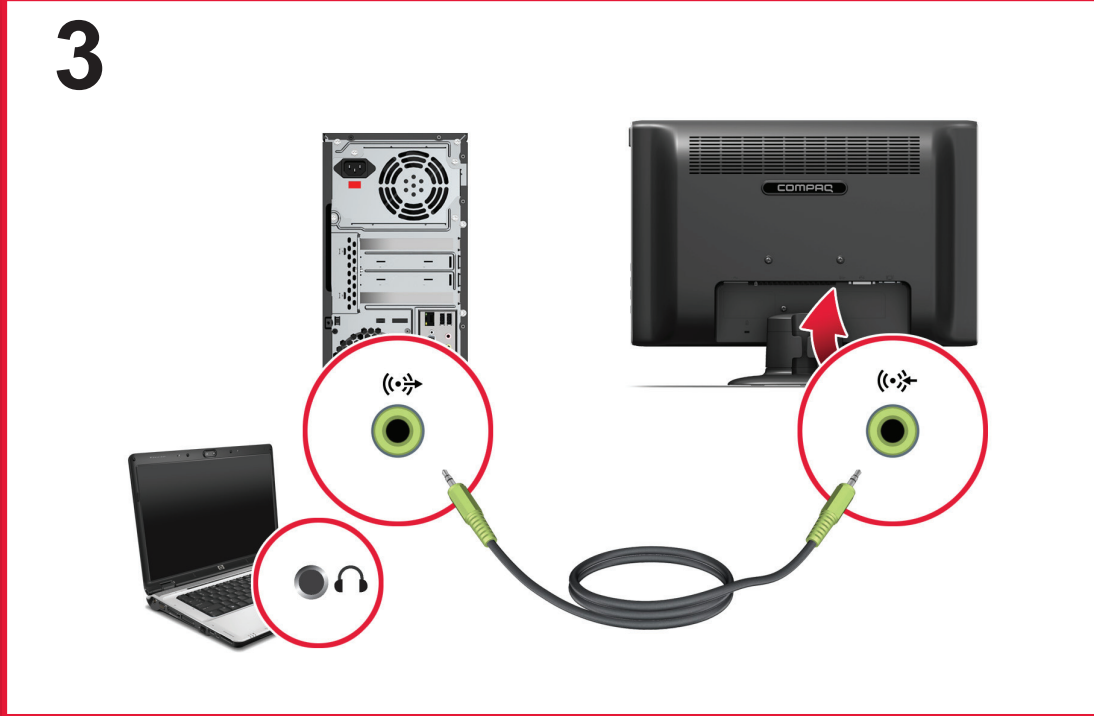

18.25 x 11.7"

Product: Compaq Q1910, 2010 & 2210 LCD Monitors		Fold: no fold
Document: QSPFRONT	Part number: 588265-821	
Color FRONT: CMYK	Flat size: 18.25" X 11.7"	
Color BACK: Black	Finished size: 18.25" X 11.7"	
FRONT file name: 588265_cpqQ_LCD_poster_FRONT.ai; 588265_cpqQ_LCD_poster_FRONT_HI.pdf		
BACK file name: 588265_cpqQ_LCD_poster_BACK.ai; 588265_cpqQ_LCD_poster_BACK_HI.pdf		

JUMP2 GROUP
6620 Cypresswood Drive
Suite 120
Spring, TX 77379
832.717.4331

Compaq Q1910, Q2010 and Q2210 LCD Monitors

Optimum Resolution: **Q1910** 1366 x 768 @ 60 Hz
Q2010 1600 x 900 @ 60 Hz
Q2210 1920 x 1080 @ 60 Hz

COMPAQ

Copyright © 2010 Hewlett-Packard Development Company, L.P.
The information contained herein is subject to change without notice.
Printed in xxxxx