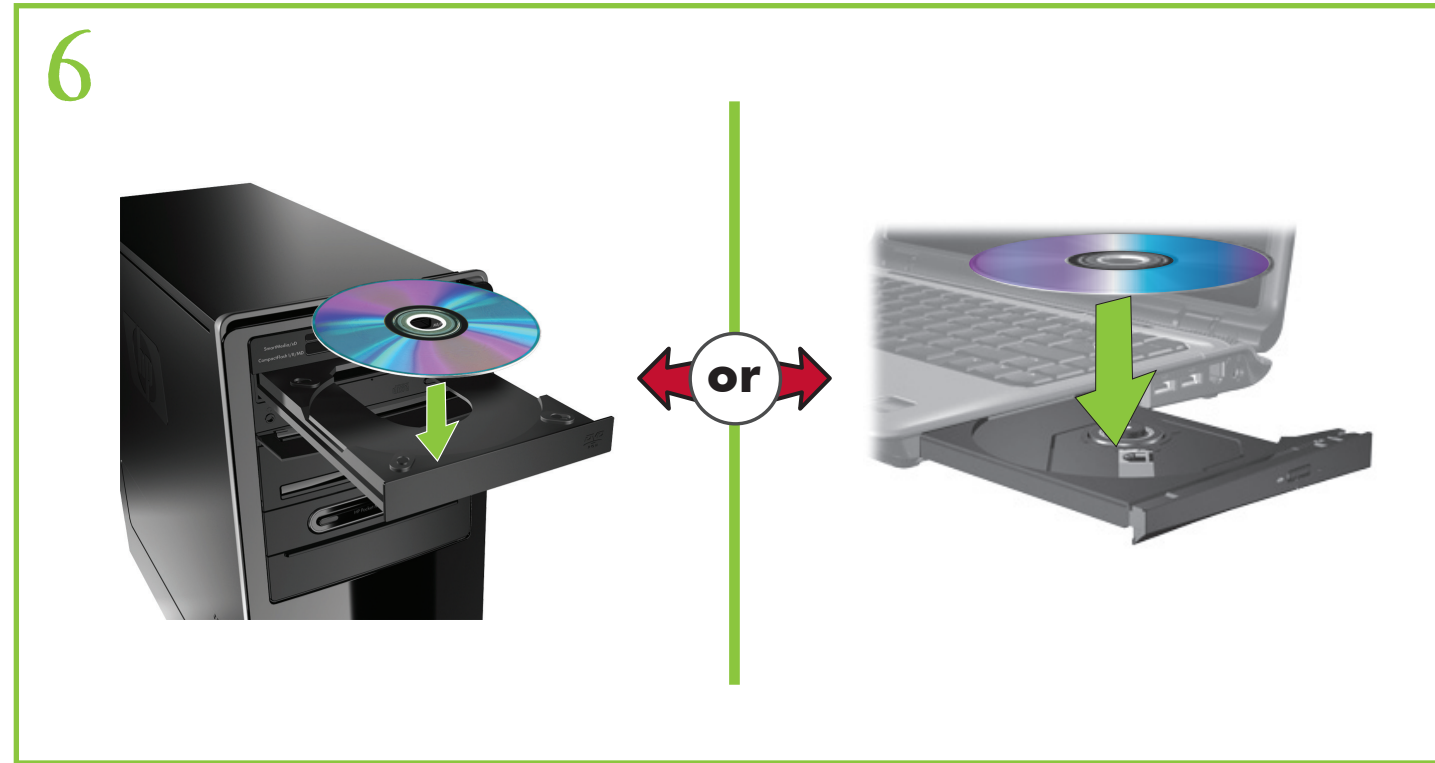

HP 2210m/2310m/2710m LCD Monitors
Optimum Resolution 1920 x 1080 @ 60 Hz

594283-002