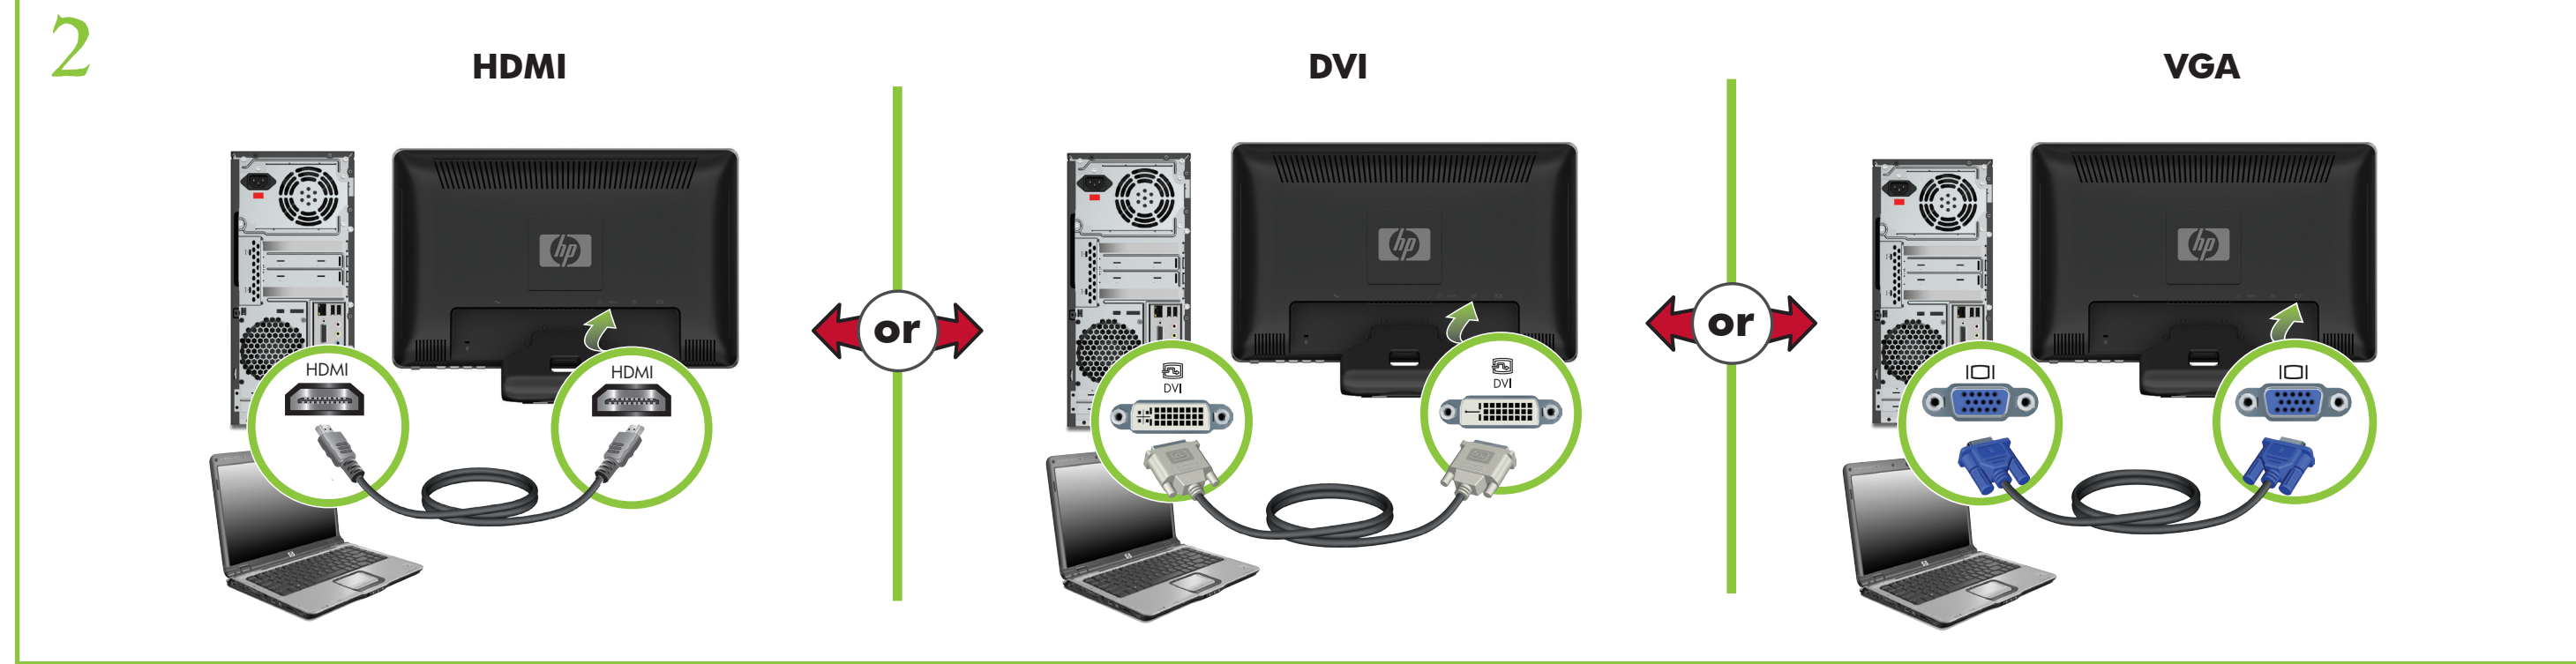

HP 2210m/2310m/2710m LCD Monitors
Optimum Resolution 1920 x 1080 @ 60 Hz

594283-002