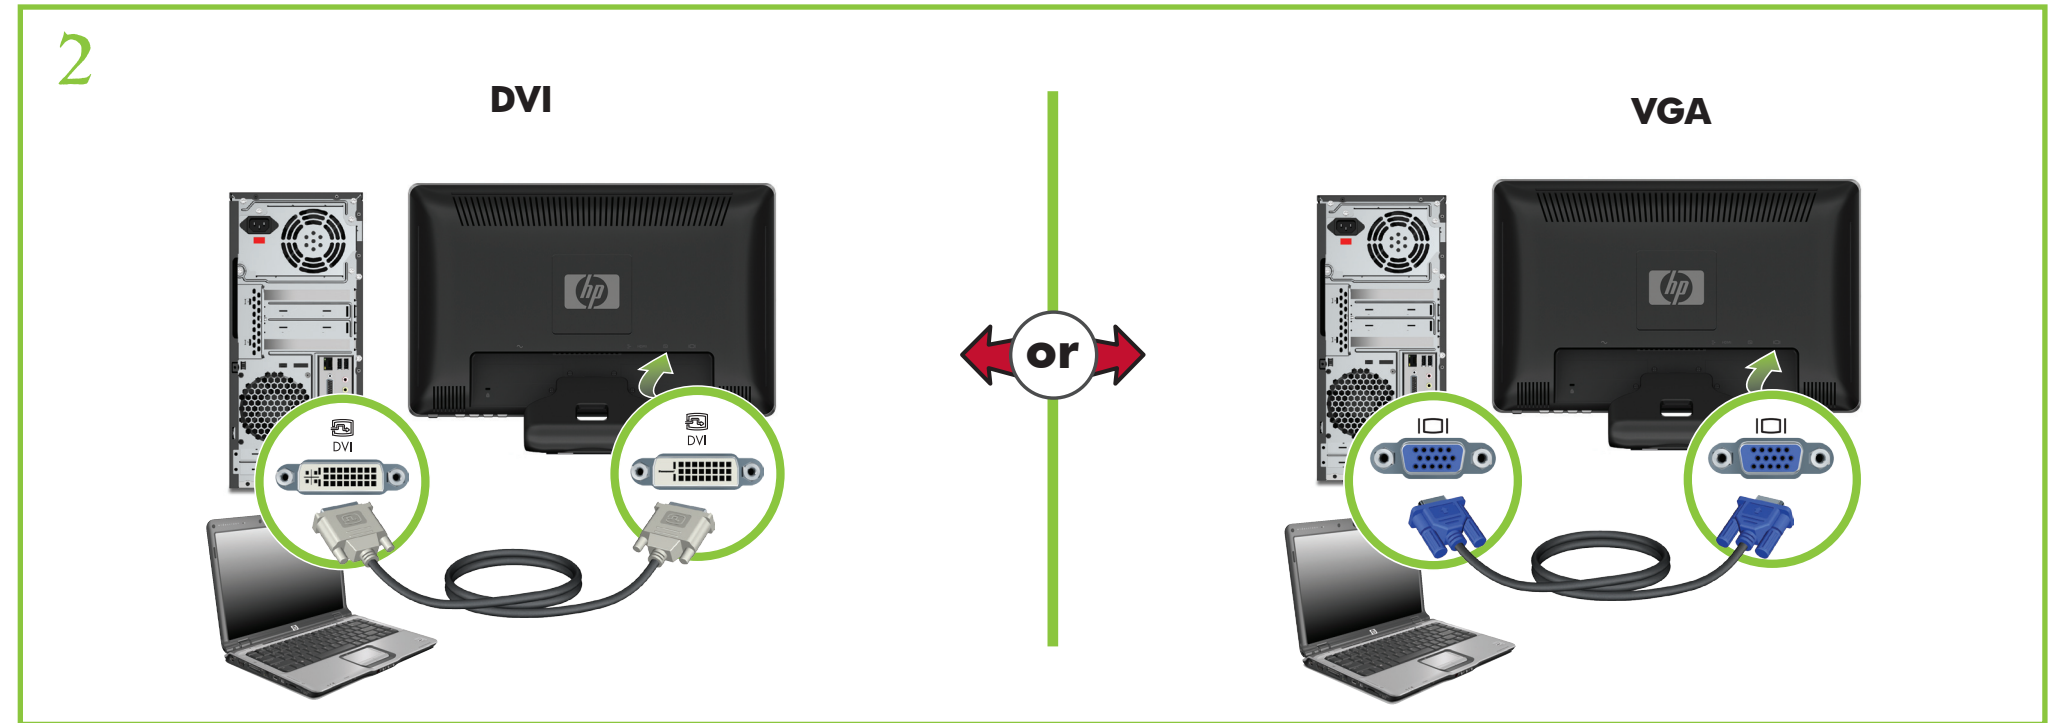

HP 2010i/2010f/2010m LCD Monitors  
Optimum Resolution 1600 x 900 @ 60 Hz

594279-002

Copyright © 2010 Hewlett-Packard Development Company, L.P.  
The information contained herein is subject to change without notice.  
Printed in