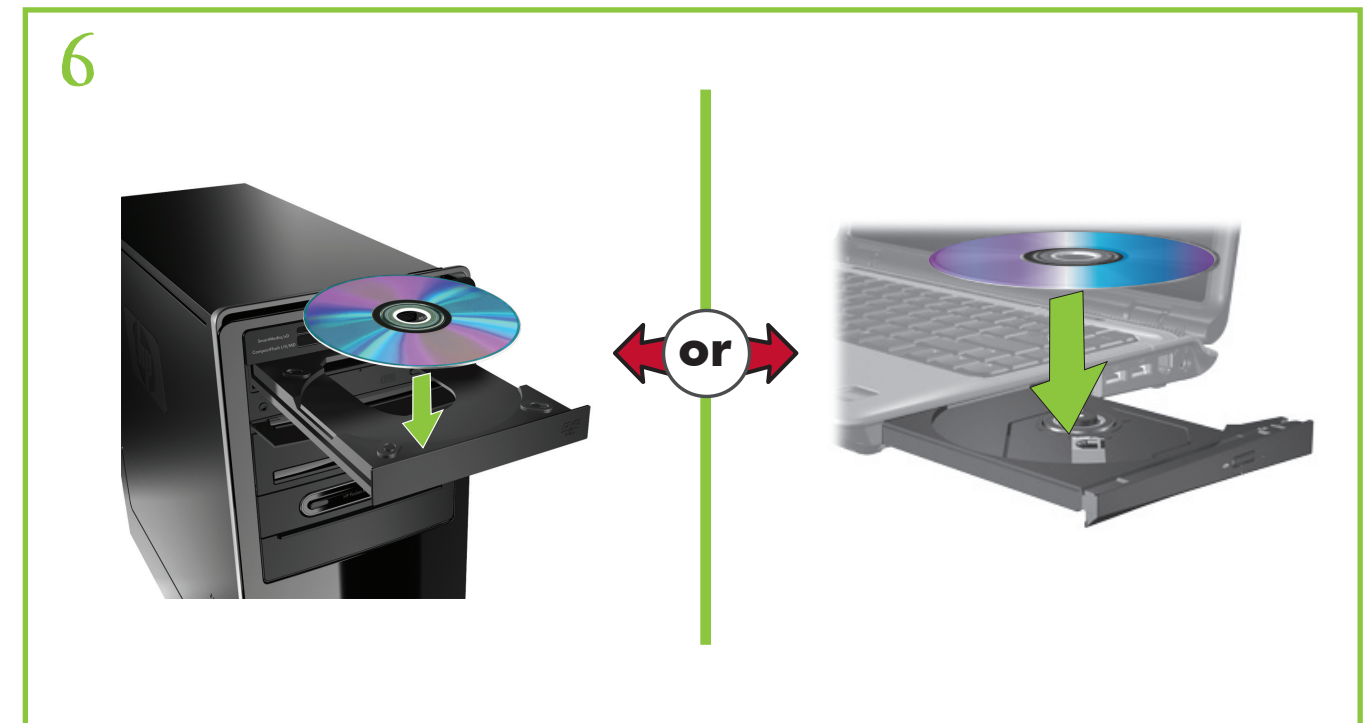

18.25 x 10.75

HP 1910m LCD Monitor  
Optimum Resolution 1366 x 768 @ 60 Hz

Copyright © 2010 Hewlett-Packard Development Company, L.P.  
The information contained herein is subject to change without notice.  
Printed in