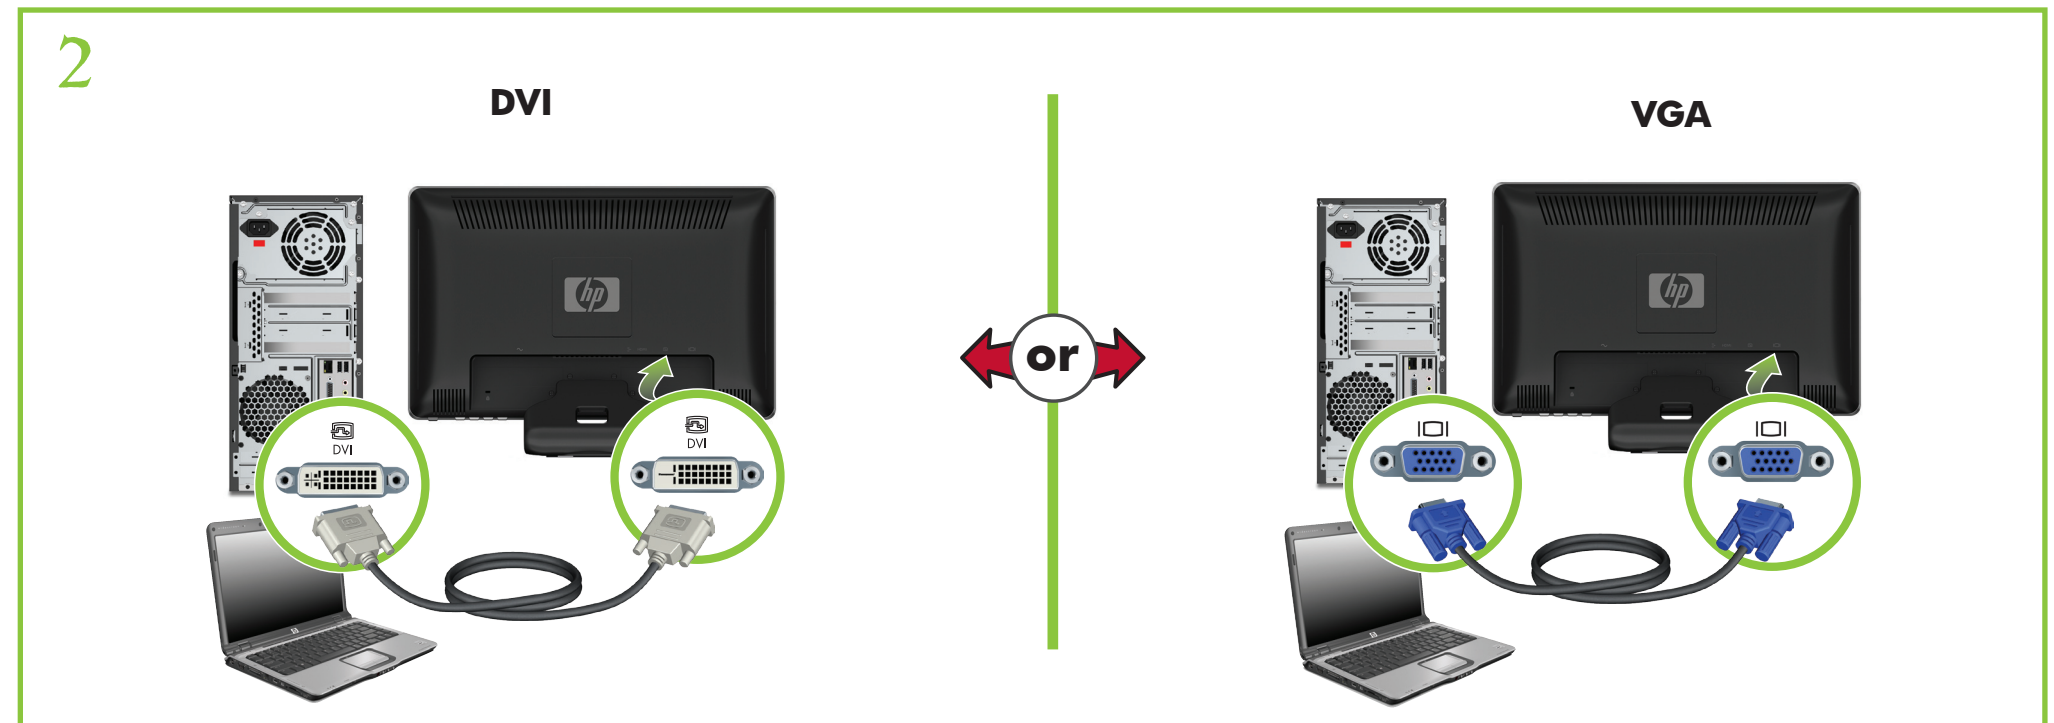

18.25 x 10.75

HP 1910m LCD Monitor  
Optimum Resolution 1366 x 768 @ 60 Hz

Copyright © 2010 Hewlett-Packard Development Company, L.P.  
The information contained herein is subject to change without notice.  
Printed in