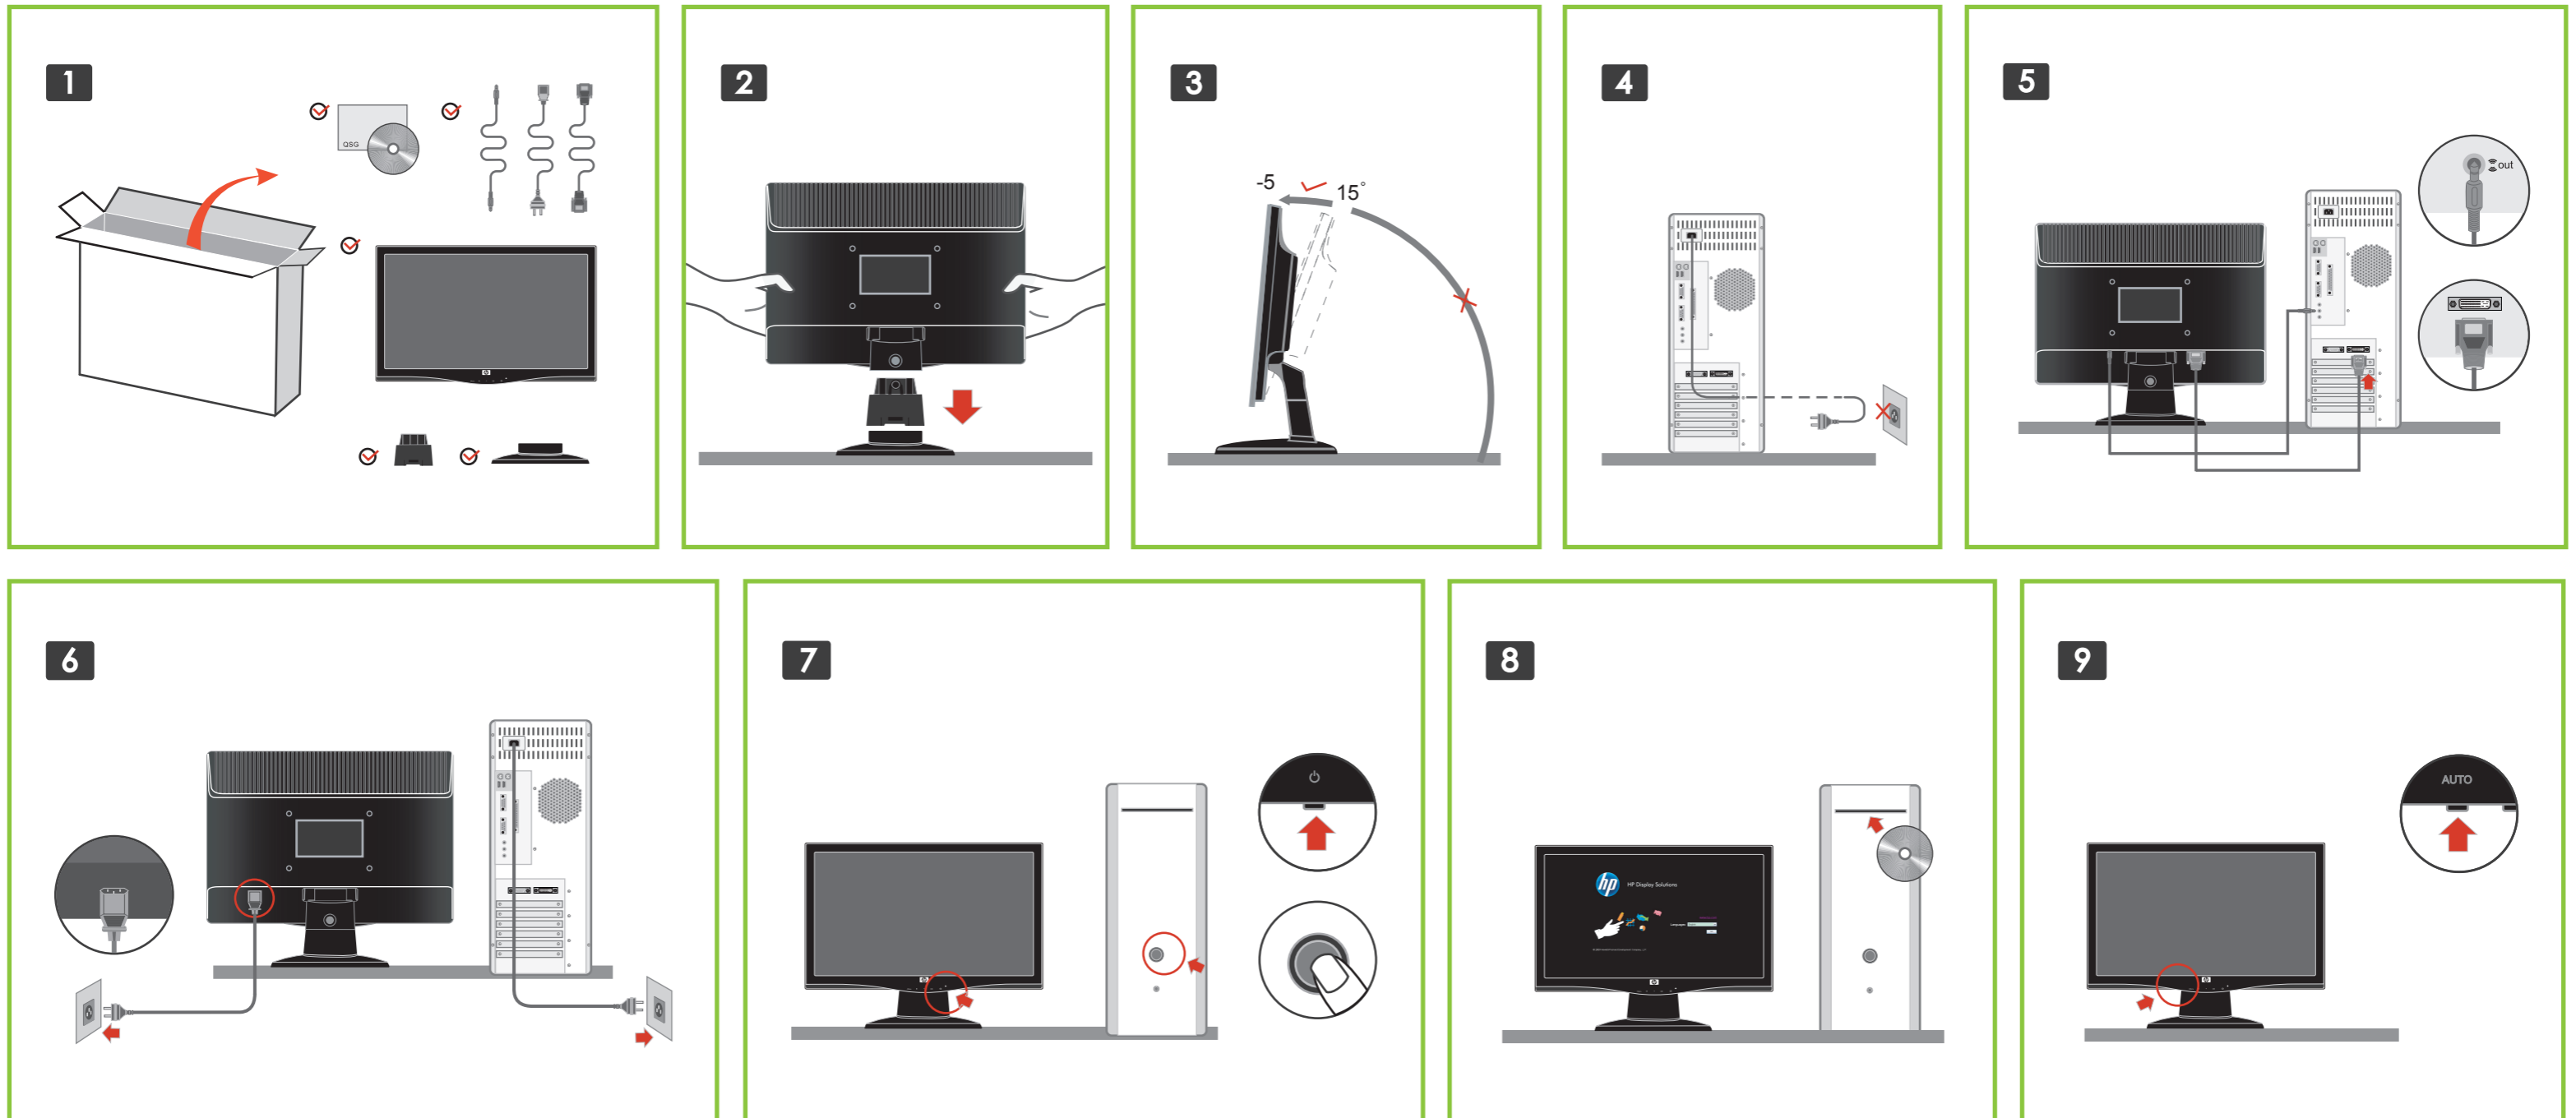

Product: HP S1931a LCD Monitor	Part number: 603313-001	Fold 1: FLAT
Document: QSP-FRONT		
Color FRONT: CMYK	Flat size: 430mm x 255mm	
	Finished size: 430mm x 255mm	

430mm x 255mm

HP S1931a LCD Monitor  
Optimum Resolution 1366 x 768 @ 60 Hz