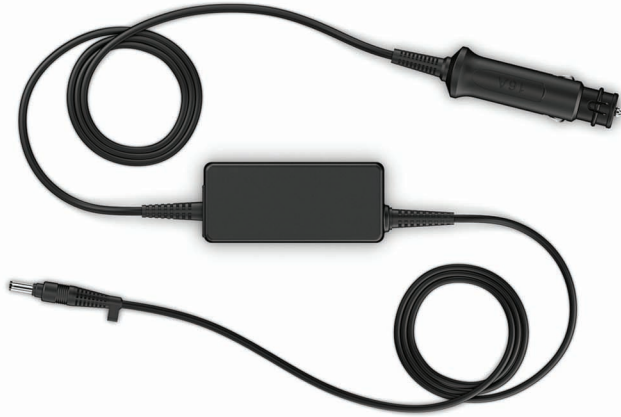

HP Accessories. The perfect match for your PC.

THE
COMPUTER
IS PERSONAL
AGAIN.

HP Mini 40W Vehicle Power Adapter

Plug in and power up.

When you're on the road, this power adapter allows you to charge your HP Mini in your vehicle. Just plug the charger into the cigarette lighter – and work, play and surf longer, without losing power.

- **Charge your HP Mini while you're on the go.**

If you run out of power while you're on the road, you don't need to wait till you reach your destination. The HP Mini Vehicle Power Adapter means you can charge the battery in the cigarette lighter of your vehicle – and power up.

- **Work, play and surf longer while on the go.**

Trusted! HP delivers the highest quality products, services, and solutions to your home.

- **Compact and lightweight – store it anywhere!**

The HP Mini 40W Vehicle Power Adapter is compact and lightweight, so you can take it with you or store it anywhere – perfect for when you're on the go!