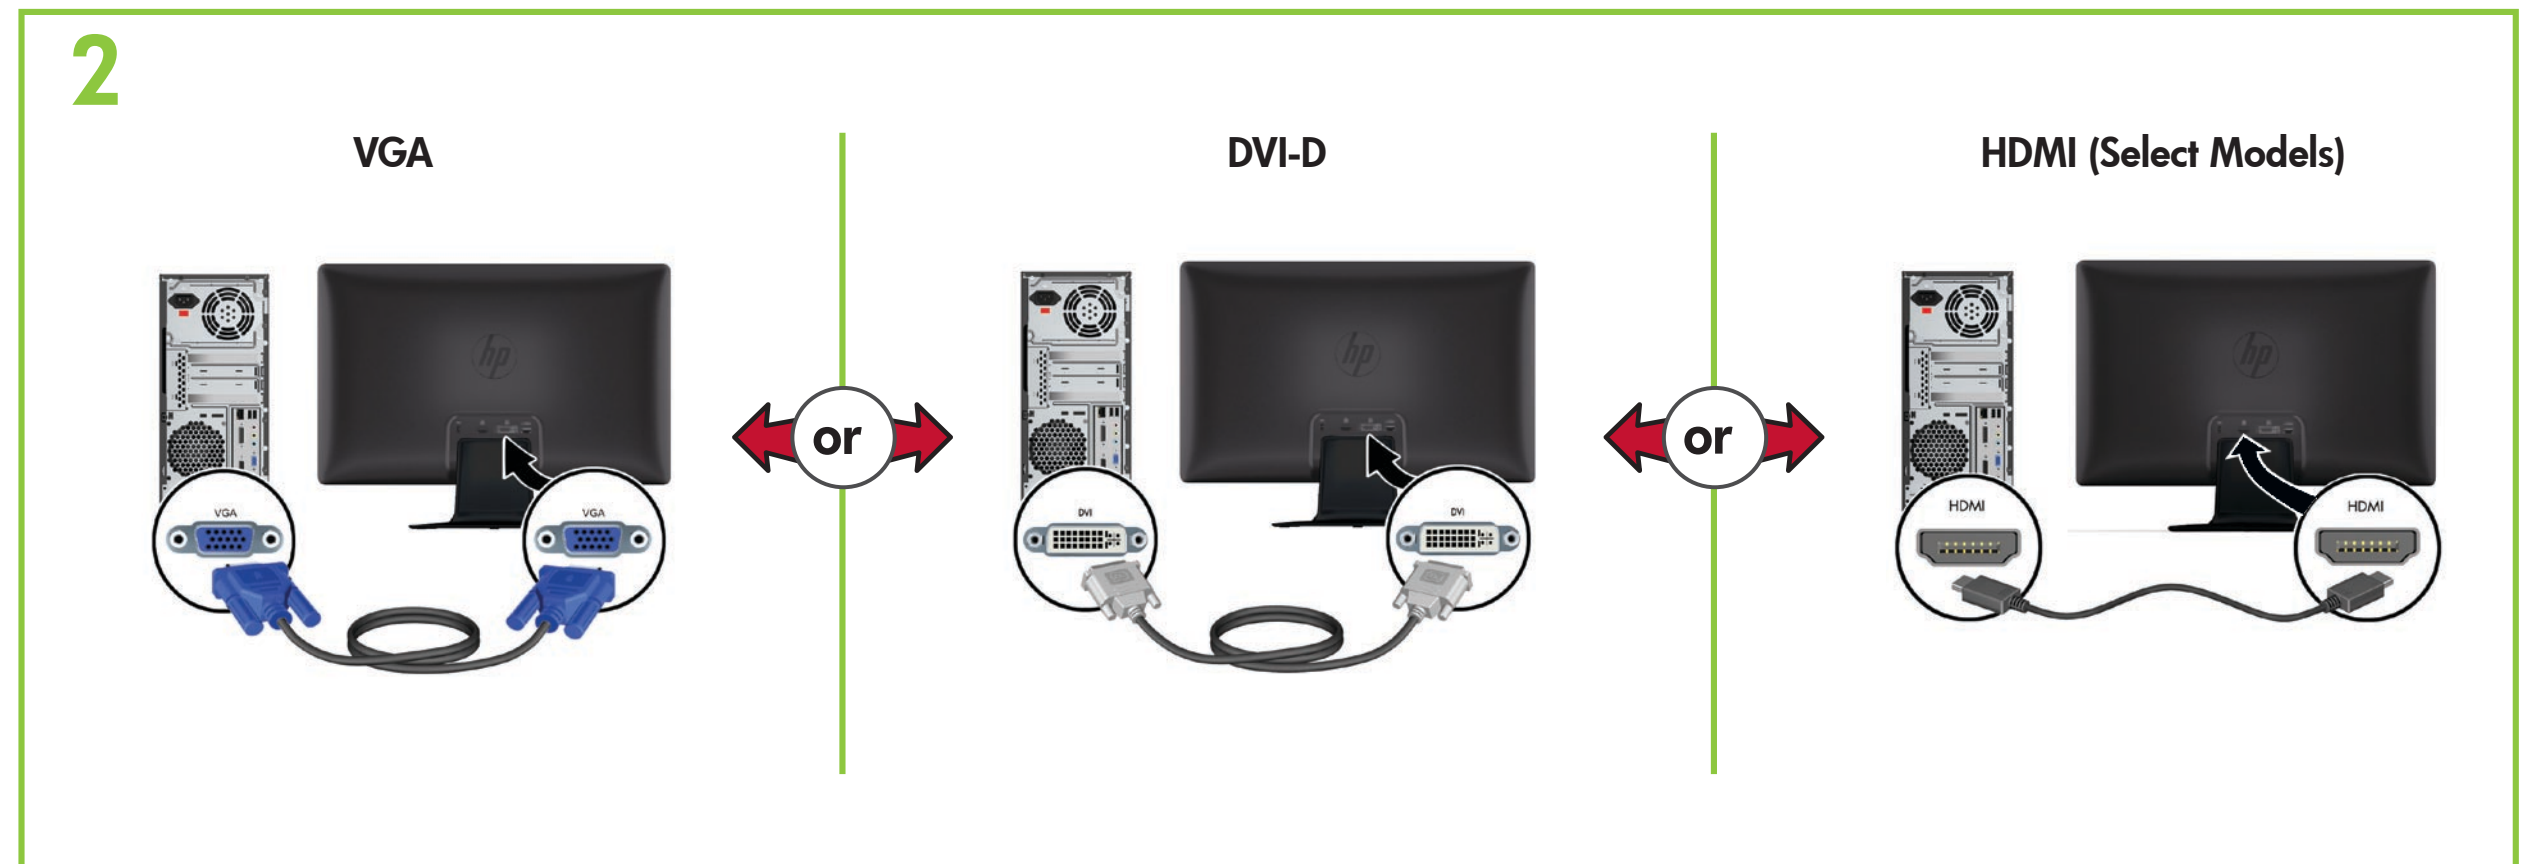

2011f / 2011x, 2211f / 2211x, 2311f / 2311x, 2511x and 2711x LCD Monitors

Optimum Resolution 2011f/2011x: 1600 x 900 @ 60Hz

Optimum Resolution 2211f/2211x, 2311f/2311x, 2511x, 2711x: 1920 x 1080 @ 60Hz

619142-B21