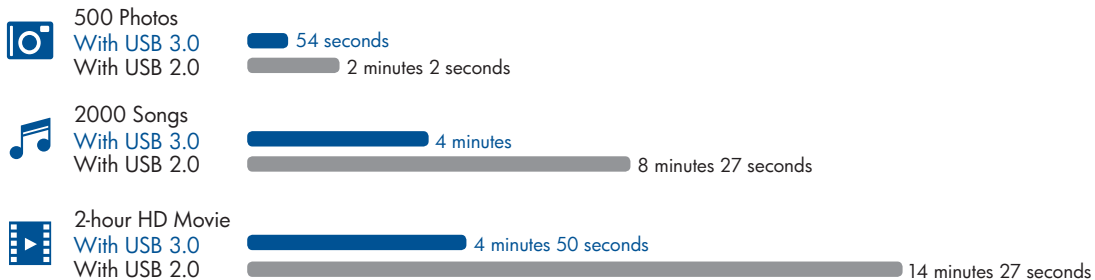

USB 3.0 transfers files up to 3x faster than USB 2.0*

*Performance may vary based on the size and number of files transferred, and the user's hardware and system configuration.

Photos/jpgs: Figures represent the average number of photos taken with a 10 megapixel camera in high-resolution JPG mode with an average file size of 5 MB per photo. The actual number of images will vary by camera model and compression setting. MP3: Music capacity is based on 4 minutes per song.

MP3 capacity is based on 128 kbps bit rate and 11:1 audio compression ratio.

HD video: Calculated at 720p or 1080i video output with an 8.3 GB per hour recording rate.