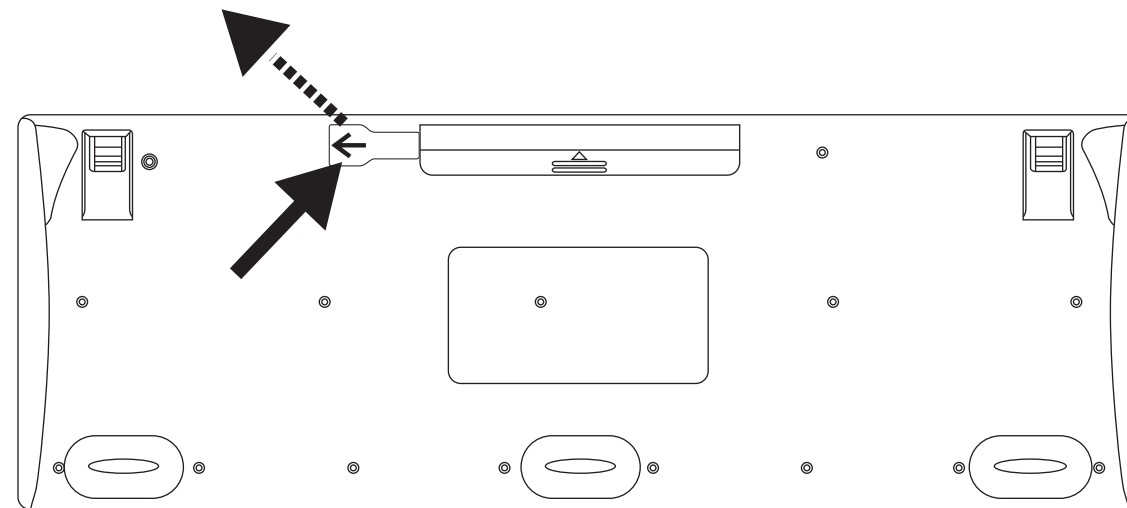

-  Mute
-  Volume Up
-  Volume Down
-  Sleep
-  WWW Home
-  Replay
-  Rewind
-  Stop
-  Play/Pause
-  FF
-  Skip