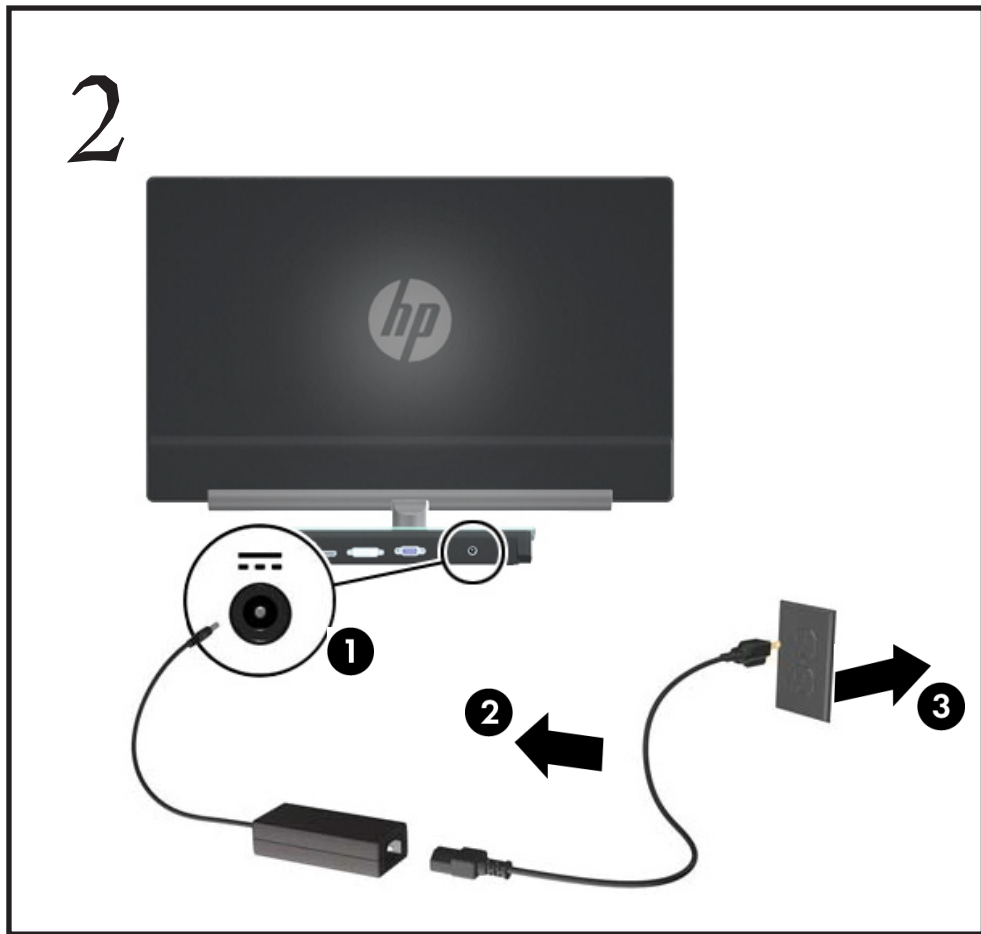

HP 2301x LCD Monitor
Optimum Resolution 1920 x 1080 @ 60 Hz

647498-B21

Copyright © 2011 Hewlett-Packard Development Company, L.P.
The information contained herein is subject to change without notice.
Printed in xxxxx