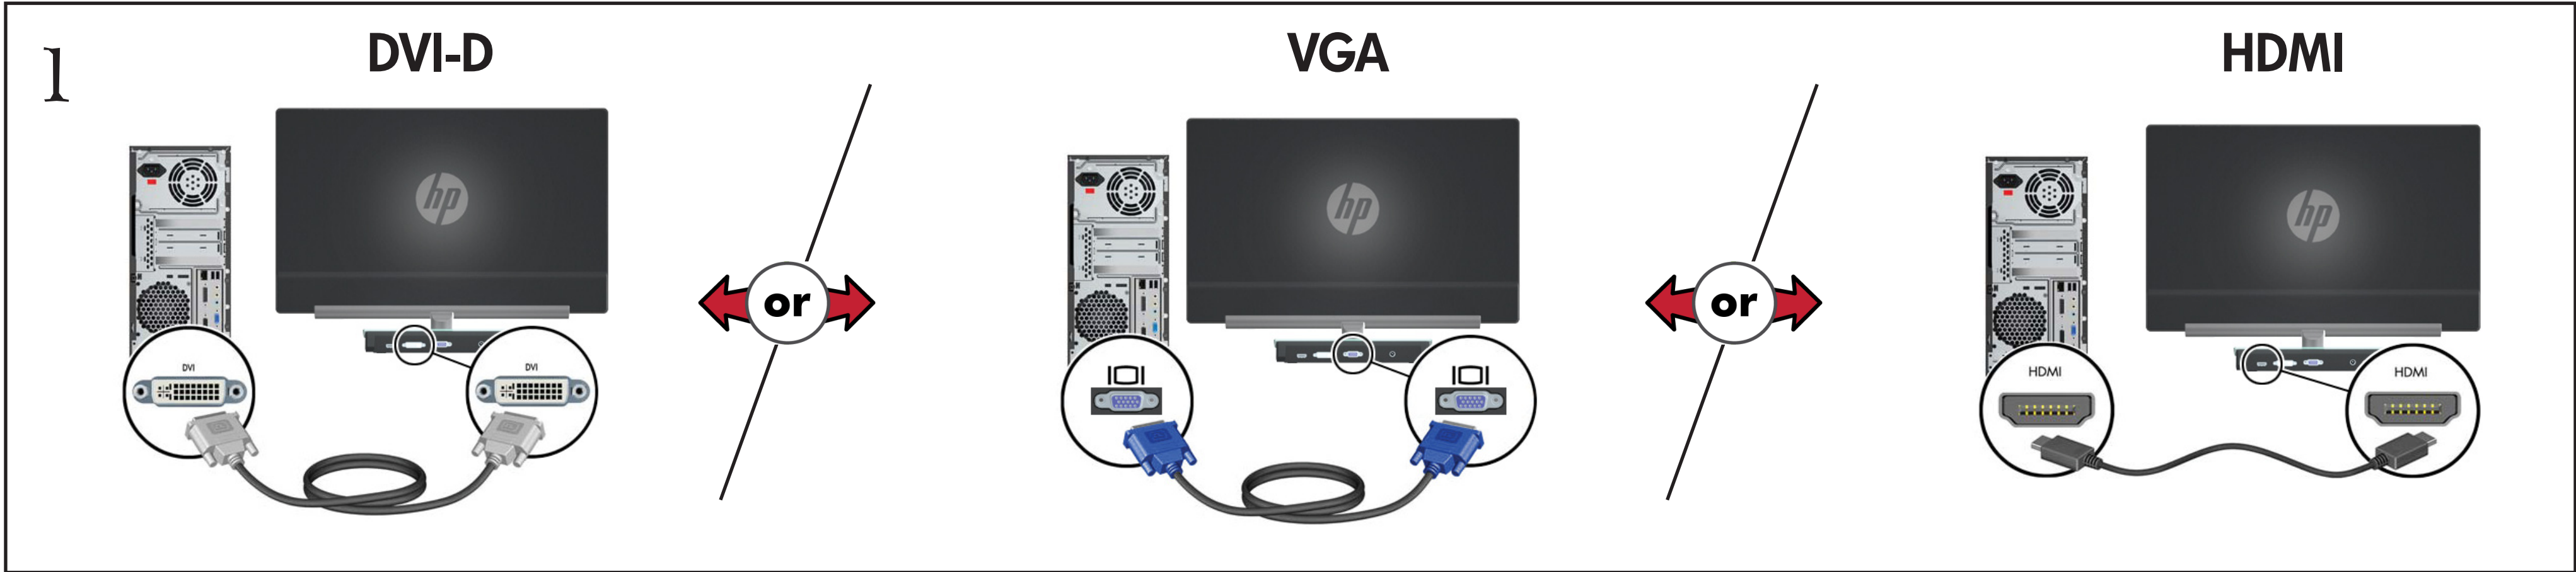

HP 2301x LCD Monitor
Optimum Resolution 1920 x 1080 @ 60 Hz

647498-B21

Copyright © 2011 Hewlett-Packard Development Company, L.P.
The information contained herein is subject to change without notice.
Printed in xxxxx