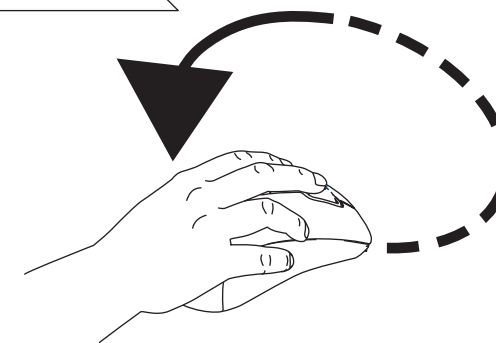

HP WIRELESS ELITE V2 DESKTOP

HP 無線超薄分 島鍵盤滑鼠組

Quick Start Guide

© Copyright 2011 Hewlett-Packard Development Company, L.P.
Printed in China
www.hp.com
Version 1.0

1

2

- Mute
- Volume Up
- Volume Down
- Sleep
- WWW Home
- Replay
- Rewind
- Stop
- Play/Pause
- FF
- Skip