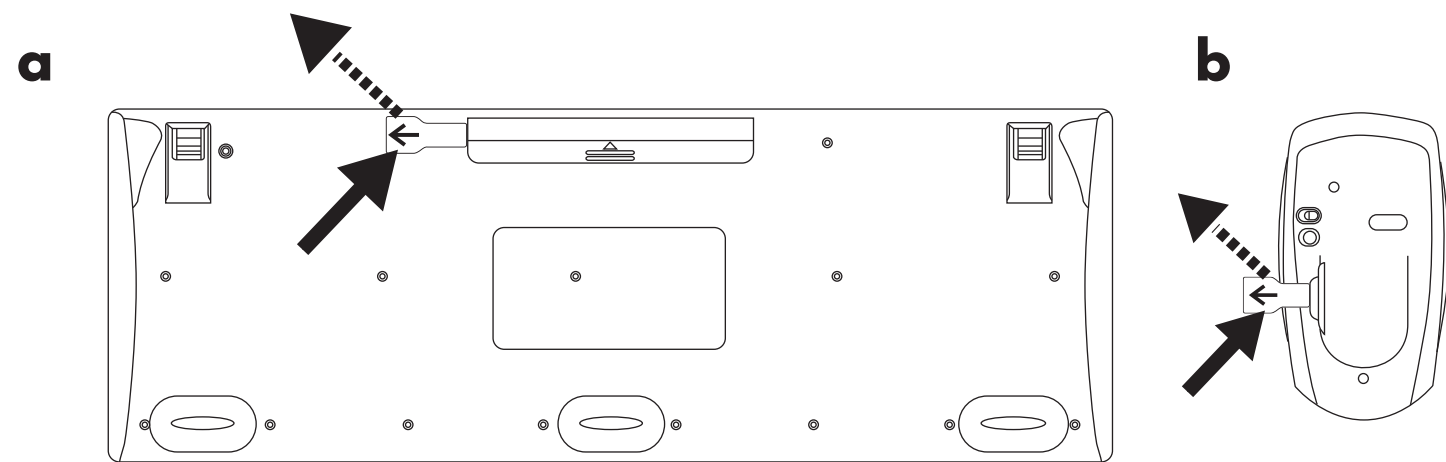

HP WIRELESS ELITE V2 DESKTOP

HP 無線超薄分 島鍵盤滑鼠組

Quick Start Guide

© Copyright 2011 Hewlett-Packard Development Company, L.P.
Printed in China
www.hp.com
Version 1.0

1

2

- Mute
- Volume Up
- Volume Down
- Sleep
- WWW Home
- Replay
- Rewind
- Stop
- Play/Pause
- FF
- Skip