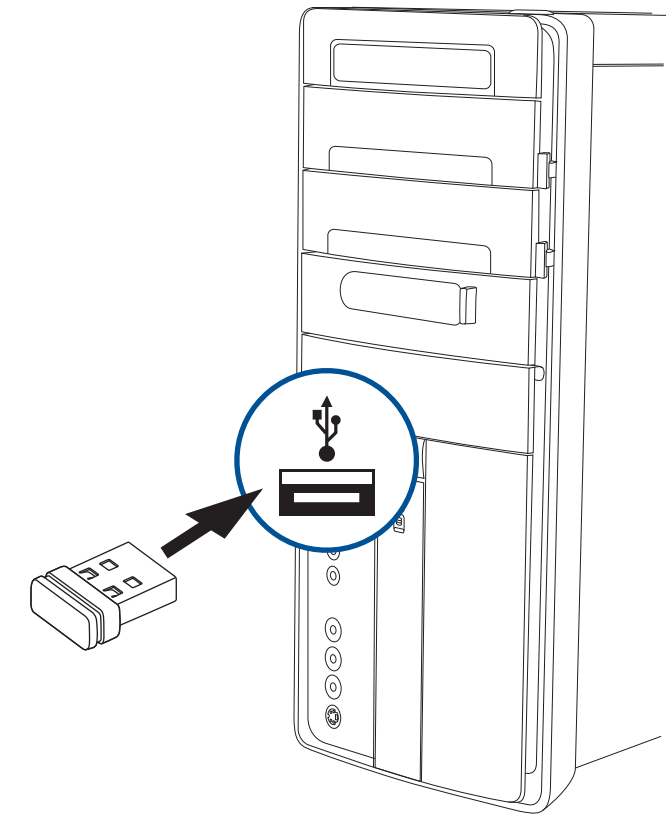

HP WIRELESS ELITE V2 DESKTOP

HP 無線超薄分 島鍵盤滑鼠組

Quick Start Guide

© Copyright 2011 Hewlett-Packard Development Company, L.P.
Printed in China
www.hp.com
Version 1.0

1

2

- Mute
- Volume Up
- Volume Down
- Sleep
- WWW Home
- Replay
- Rewind
- Stop
- Play/Pause
- FF
- Skip