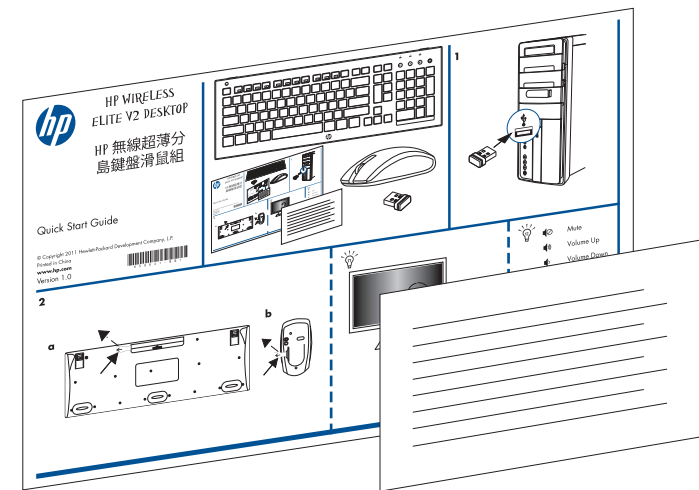

HP WIRELESS ELITE V2 DESKTOP

HP 無線超薄分 島鍵盤滑鼠組

Quick Start Guide

© Copyright 2011 Hewlett-Packard Development Company, L.P.
Printed in China
www.hp.com
Version 1.0

1

2

- Mute
- Volume Up
- Volume Down
- Sleep
- WWW Home
- Replay
- Rewind
- Stop
- Play/Pause
- FF
- Skip