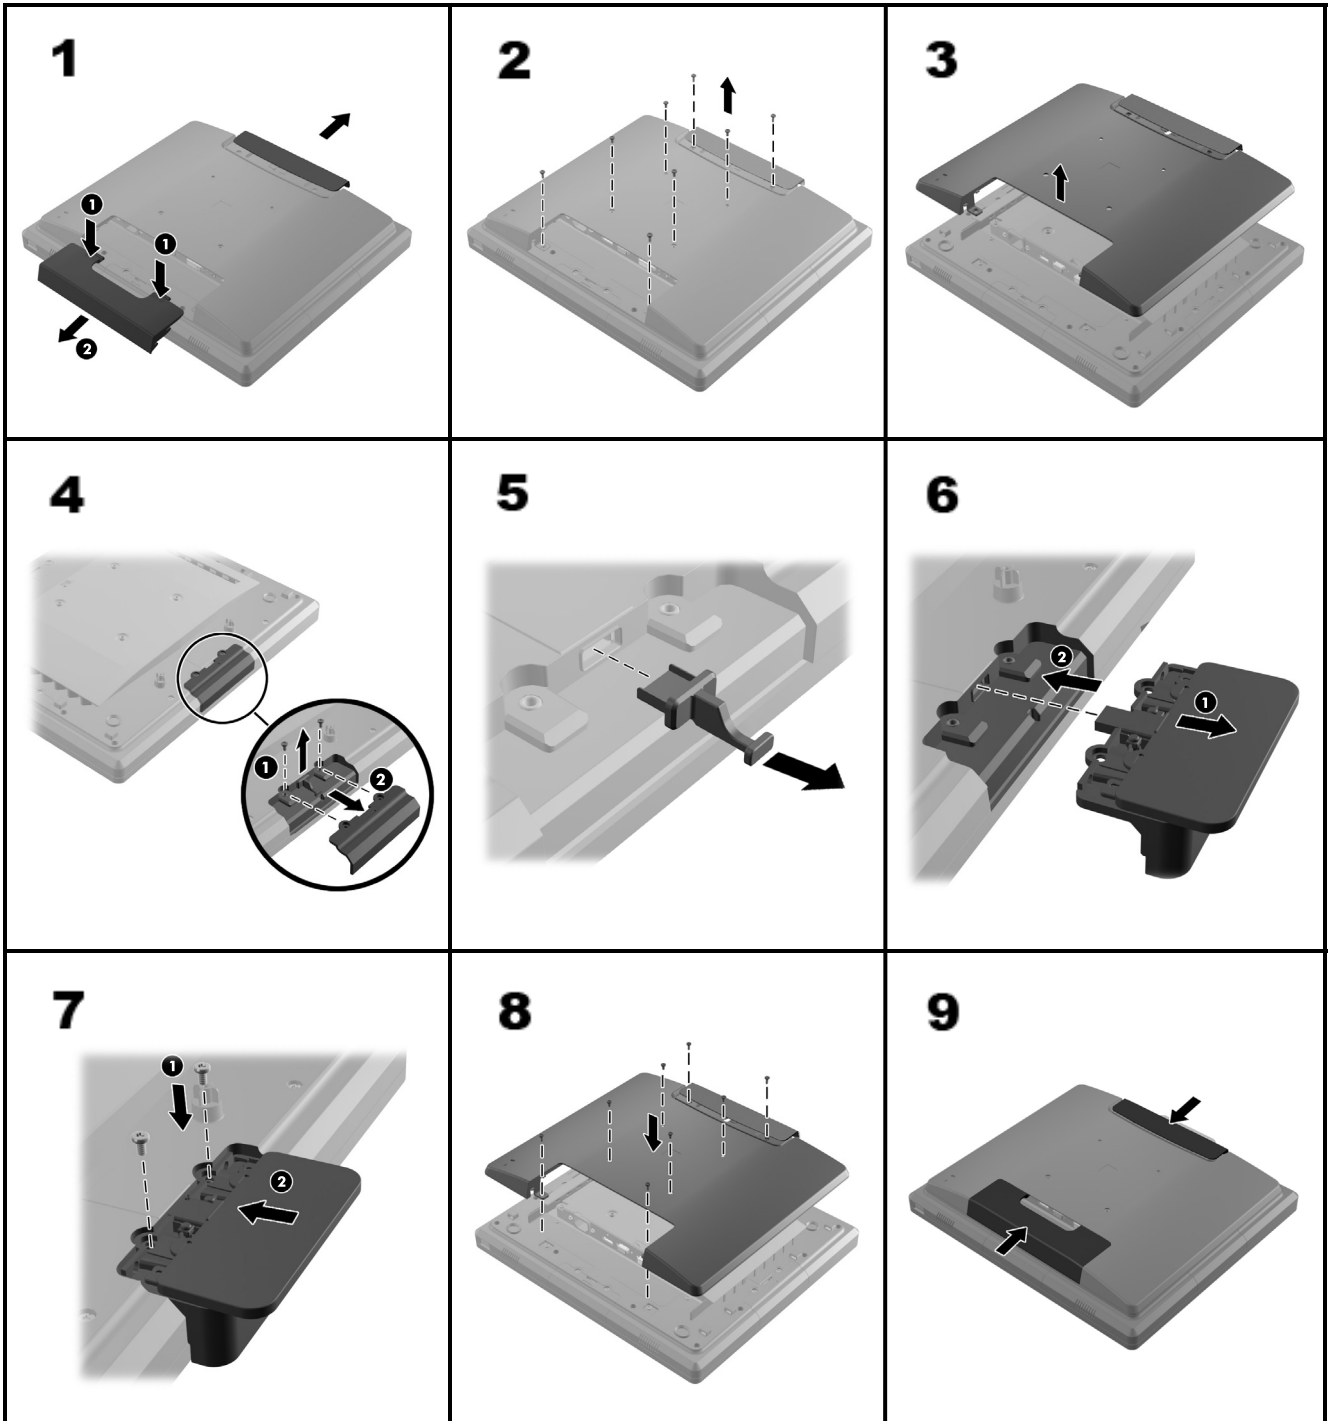

HP L6015tm and L6017tm Retail Touch Monitors