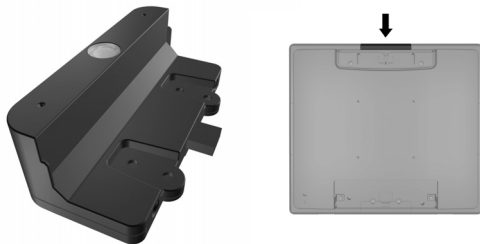

HP Retail Integrated Webcam Installation Instructions