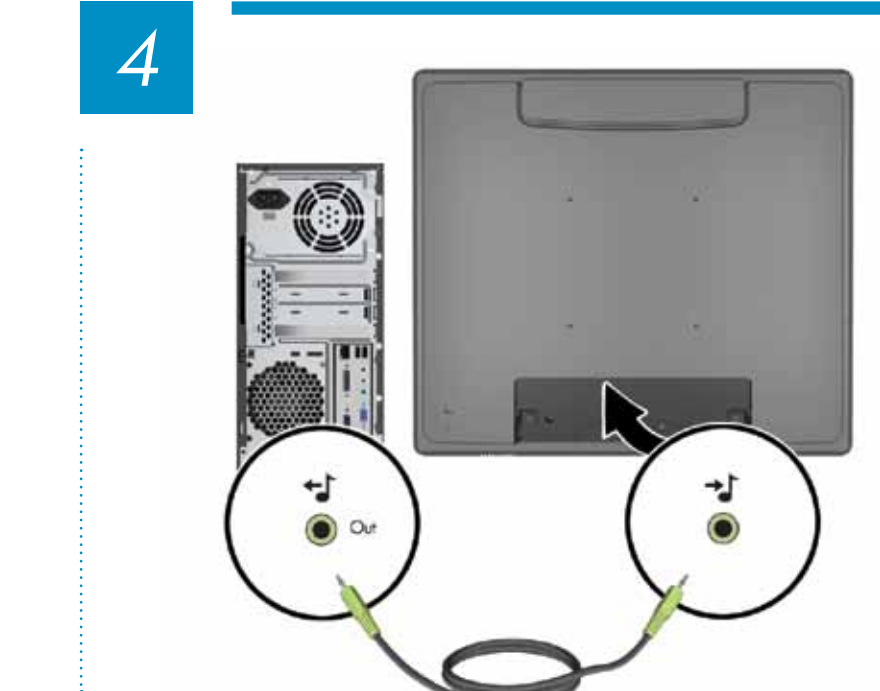

HP L6015tm and L6017tm Retail Touch Monitors

Optimal Resolution L6015tm: 1024 x 768 @ 60 Hz

Optimal Resolution L6017tm: 1280 x 1024 @ 60 Hz

OR

OR

CAUTION: Do not install touch driver for Microsoft Windows 7 or Vista operating systems.

100mm VESA support

(mounting accessories sold separately)

688910-B21

Copyright © 2012 Hewlett-Packard Development Company, L.P.
First Edition May 2012
The information contained herein is subject to change without notice.
Printed in xxxxx