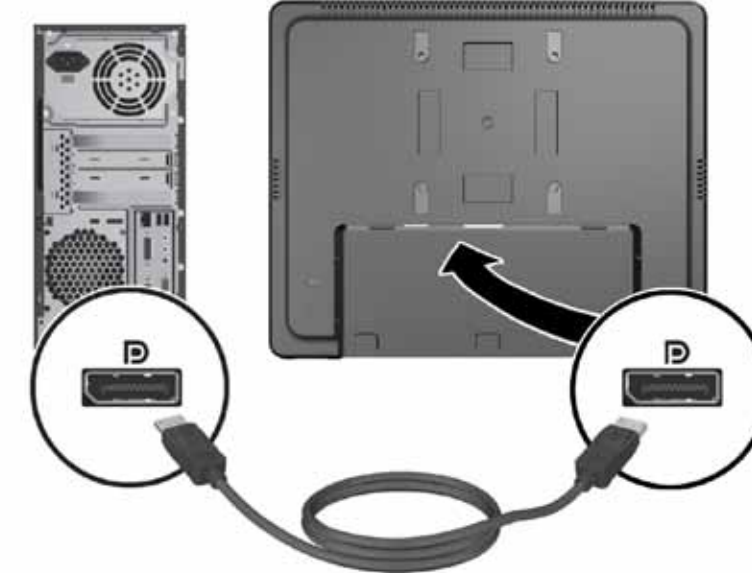

HP L6010 Retail Monitor

Optimal Resolution: 1024 x 768 @ 60 Hz

1

2

DisplayPort

DVI

3

4

5

6

7

8

75mm VESA support

(dual position stand sold separately)

688915-B21