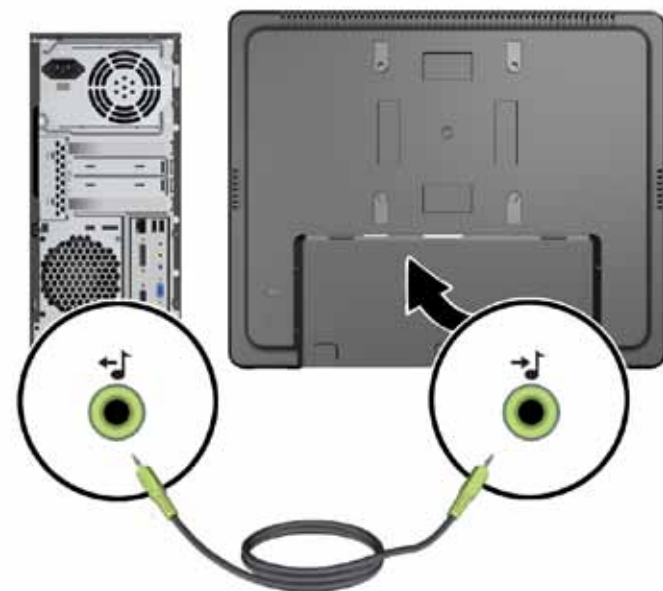

HP L6010 Retail Monitor

Optimal Resolution: 1024 x 768 @ 60 Hz

1

2

DisplayPort

DVI

3

4

5

6

7

8

75mm VESA support

(dual position stand sold separately)

688915-B21