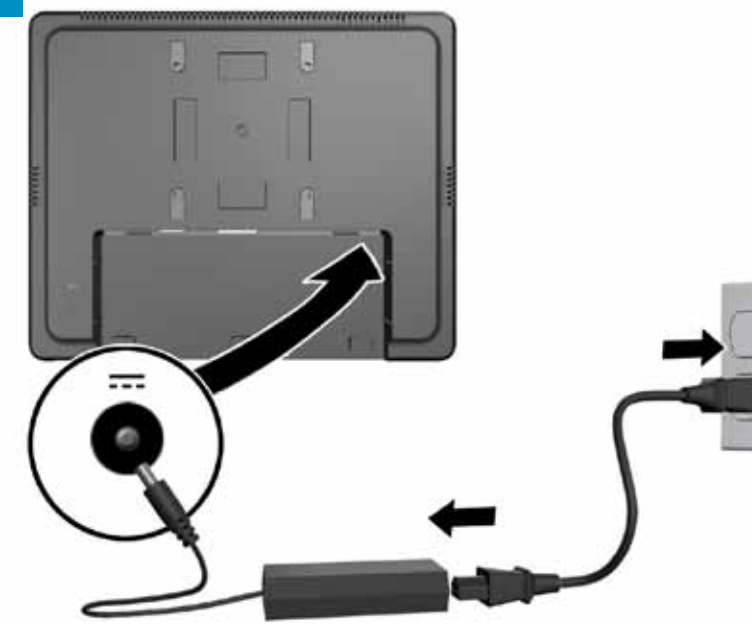

HP L6010 Retail Monitor

Optimal Resolution: 1024 x 768 @ 60 Hz

1

2

DisplayPort

DVI

3

4

5

6

7

8

75mm VESA support

(dual position stand sold separately)

688915-B21