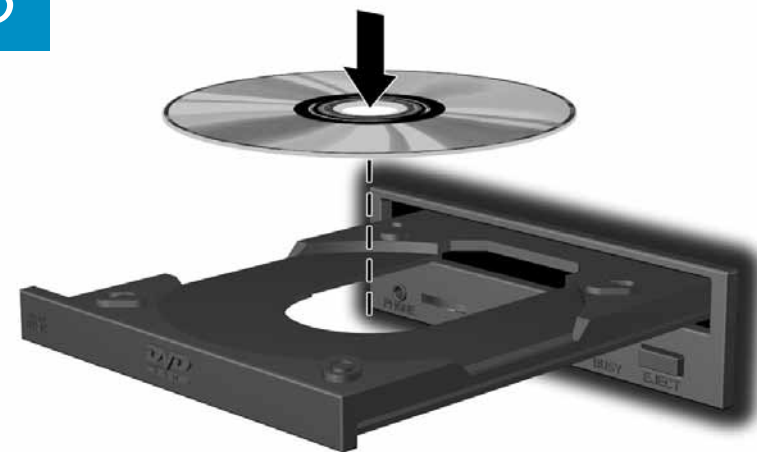

5

6

7

8

75mm VESA support

(dual position stand sold separately)

688915-B21