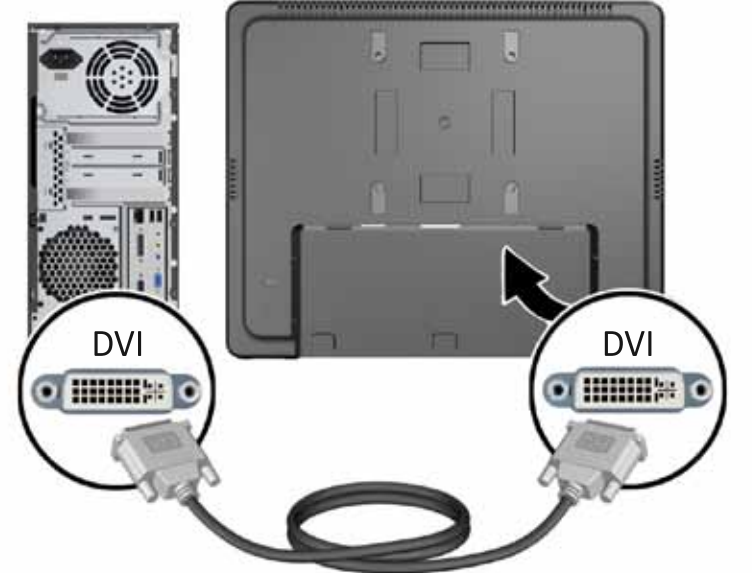

HP L6010 Retail Monitor

Optimal Resolution: 1024 x 768 @ 60 Hz

1

2

DisplayPort

DVI

3

4

5

6

7

8

75mm VESA support

(dual position stand sold separately)

688915-B21