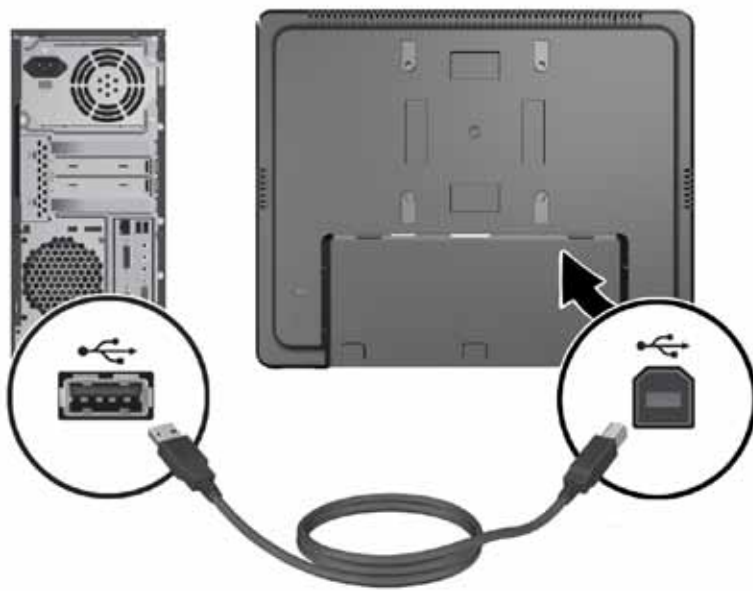

HP L6010 Retail Monitor

Optimal Resolution: 1024 x 768 @ 60 Hz

1

2

DisplayPort

DVI

3

4

5

6

7

8

75mm VESA support

(dual position stand sold separately)

688915-B21