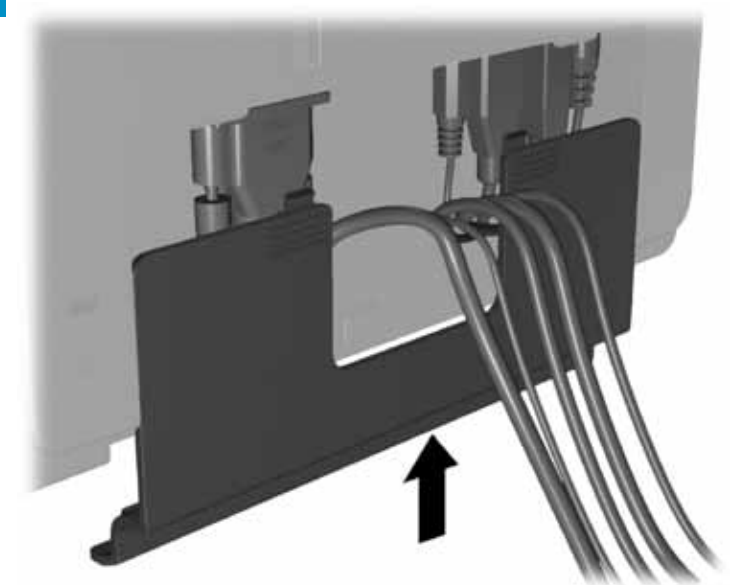

HP L6010 Retail Monitor

Optimal Resolution: 1024 x 768 @ 60 Hz

1

2

DisplayPort

DVI

3

4

5

6

7

8

75mm VESA support

(dual position stand sold separately)

688915-B21