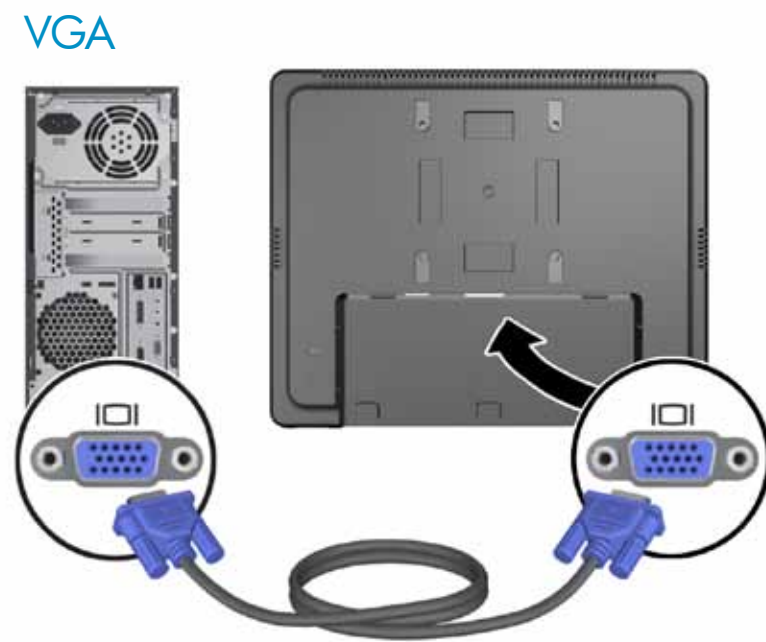

HP L6010 Retail Monitor

Optimal Resolution: 1024 x 768 @ 60 Hz

1

2

DisplayPort

DVI

3

4

5

6

7

8

75mm VESA support

(dual position stand sold separately)

688915-B21