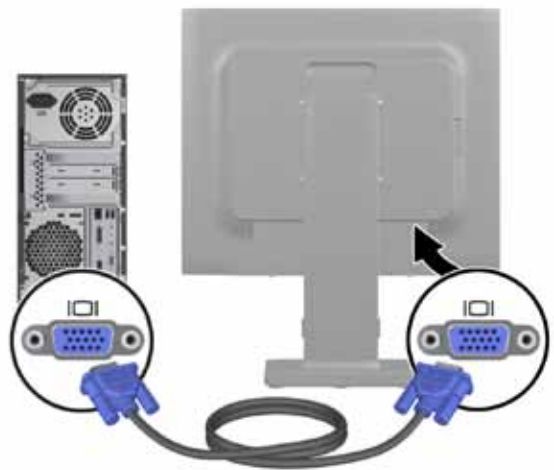

LA 1956x LED Backlit LCD Monitor

Optimal Resolution: 1280 x 1024 @ 60 Hz

1

2

3

4

5

VGA

OR

DisplayPort

OR

DVI

6

USB

7

8