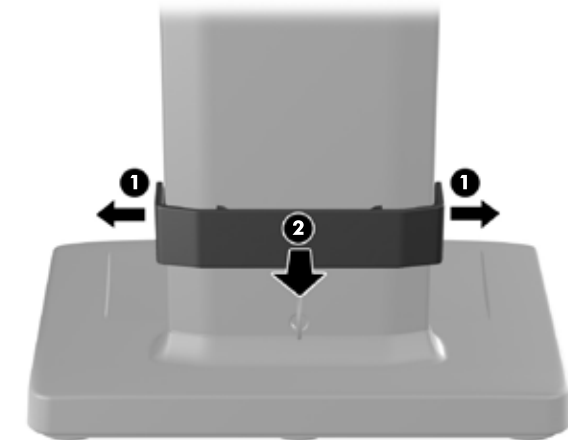

LA 1956x LED Backlit LCD Monitor

Optimal Resolution: 1280 x 1024 @ 60 Hz

1

2

3

4

5

VGA