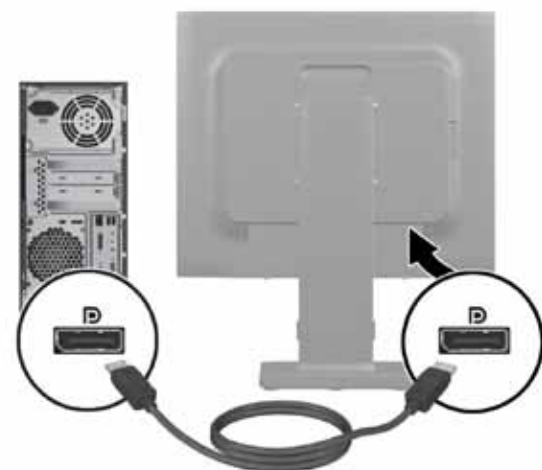

LA 1956x LED Backlit LCD Monitor

Optimal Resolution: 1280 x 1024 @ 60 Hz

1

2

3

4

5

VGA

OR

DisplayPort

OR

DVI

6

USB

7

8