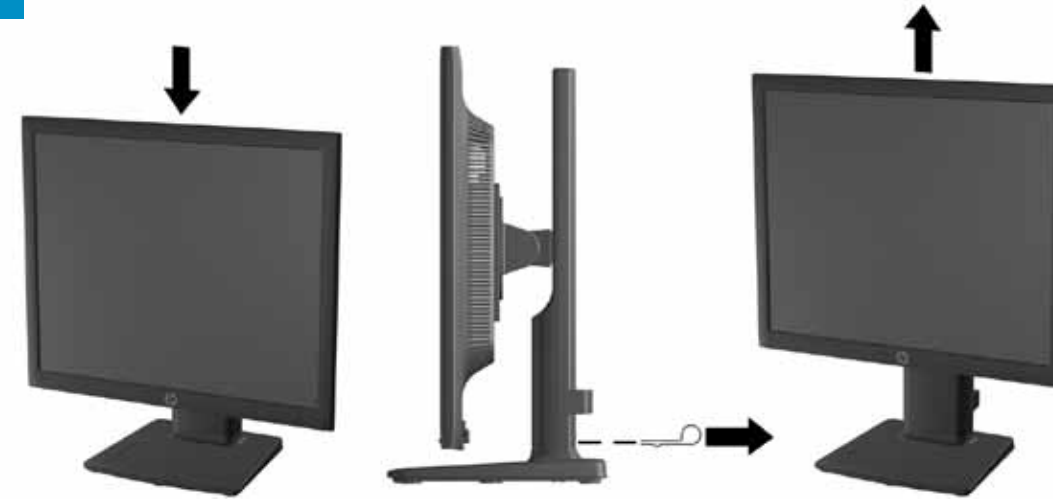

LA 1956x LED Backlit LCD Monitor

Optimal Resolution: 1280 x 1024 @ 60 Hz

1

2

3

4

5

VGA

OR

DisplayPort

OR

DVI

6

USB

7

8