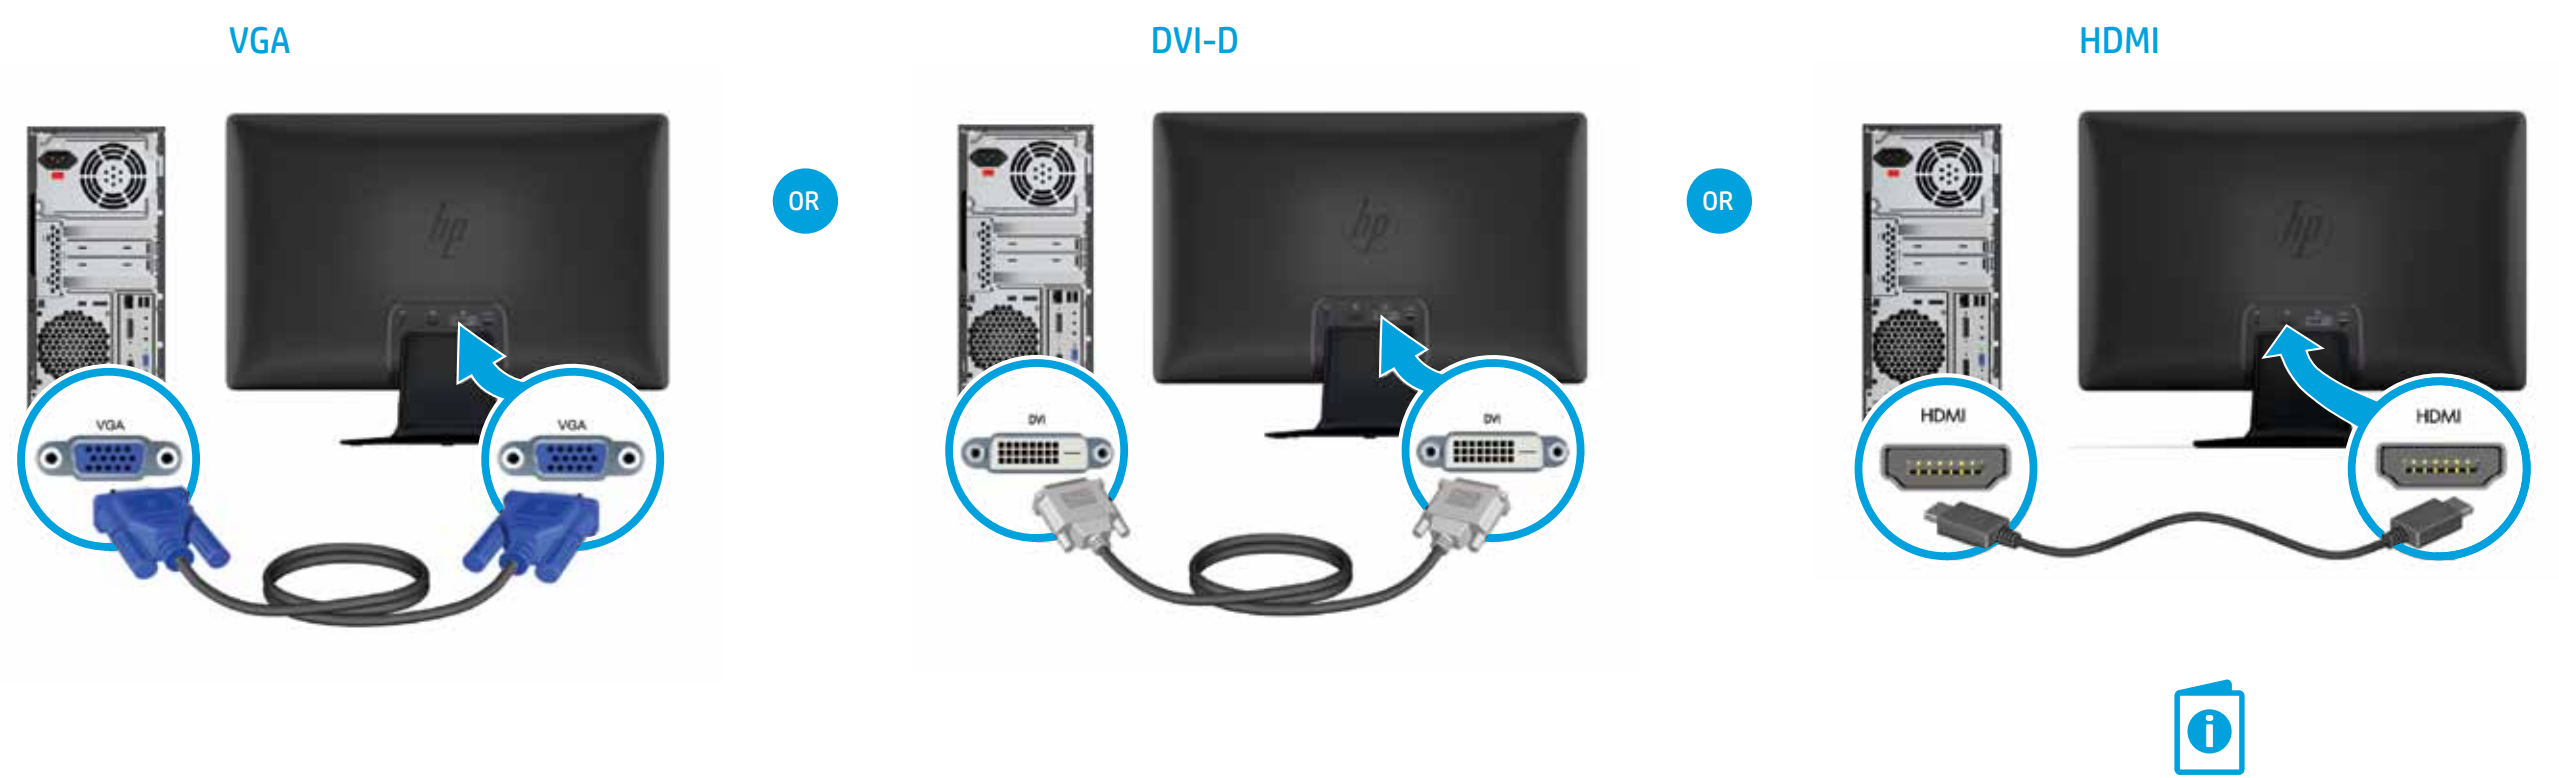

L2314 IPS LED Backlit Monitor

Optimal Resolution: 1920 x 1080 @ 60 Hz

1

2

3

4 

5 

703185-B21