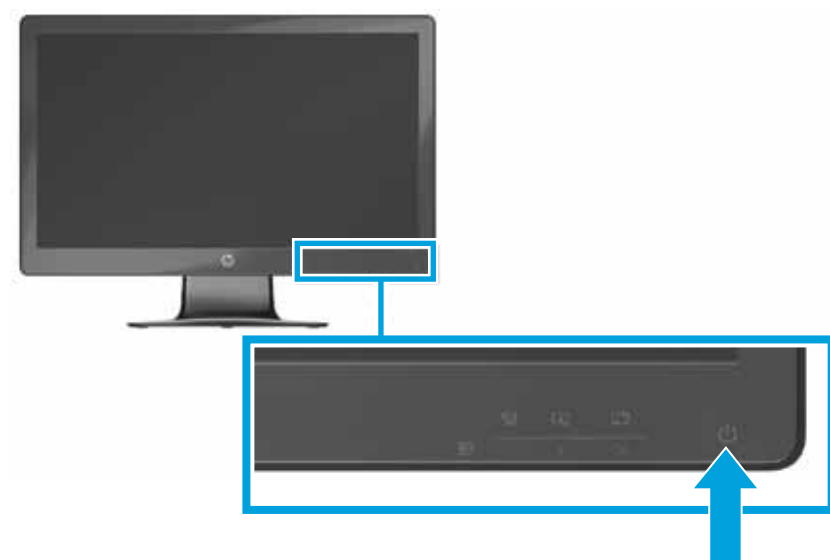

L2314 IPS LED Backlit Monitor

Optimal Resolution: 1920 x 1080 @ 60 Hz

1

2

3

4 

5 

703185-B21