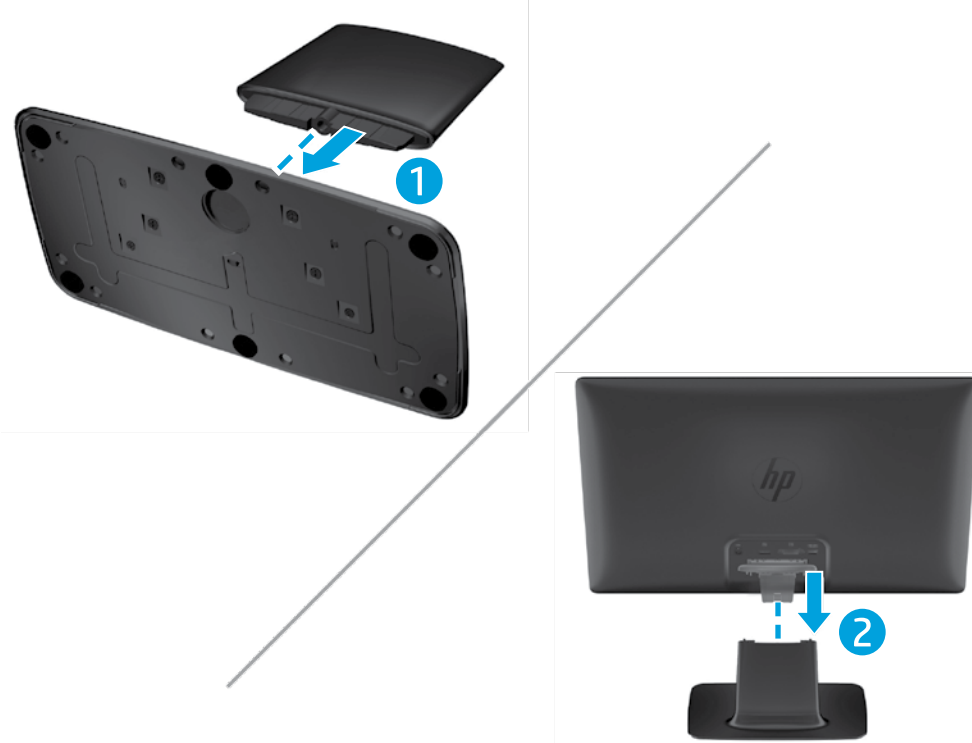

L2314 IPS LED Backlit Monitor

Optimal Resolution: 1920 x 1080 @ 60 Hz

1

2

3

4 

5 

703185-B21