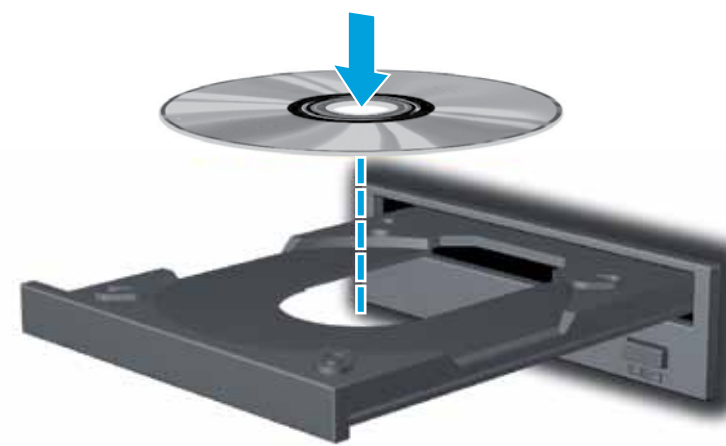

L2314 IPS LED Backlit Monitor

Optimal Resolution: 1920 x 1080 @ 60 Hz

1

2

3

4 

5 

703185-B21