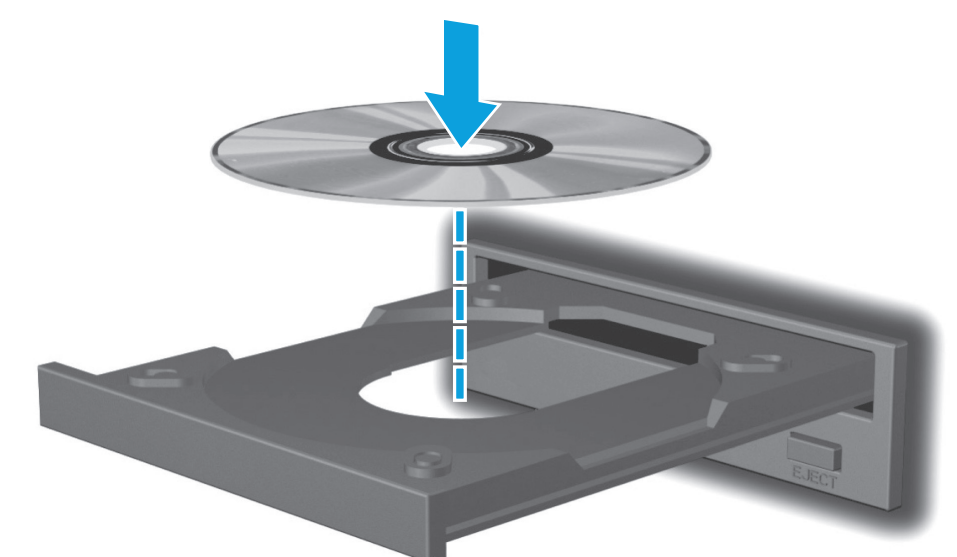

# HP L2401x and x2401 LED Backlit Monitors

Optimum Resolution: 1920 x 1080 @60 Hz

1

2

3 

4 

701300-B21

Copyright © 2012 Hewlett-Packard Development Company, L.P.  
First Edition August 2012  
The information contained herein is subject to change without notice.  
Printed in xxxxx