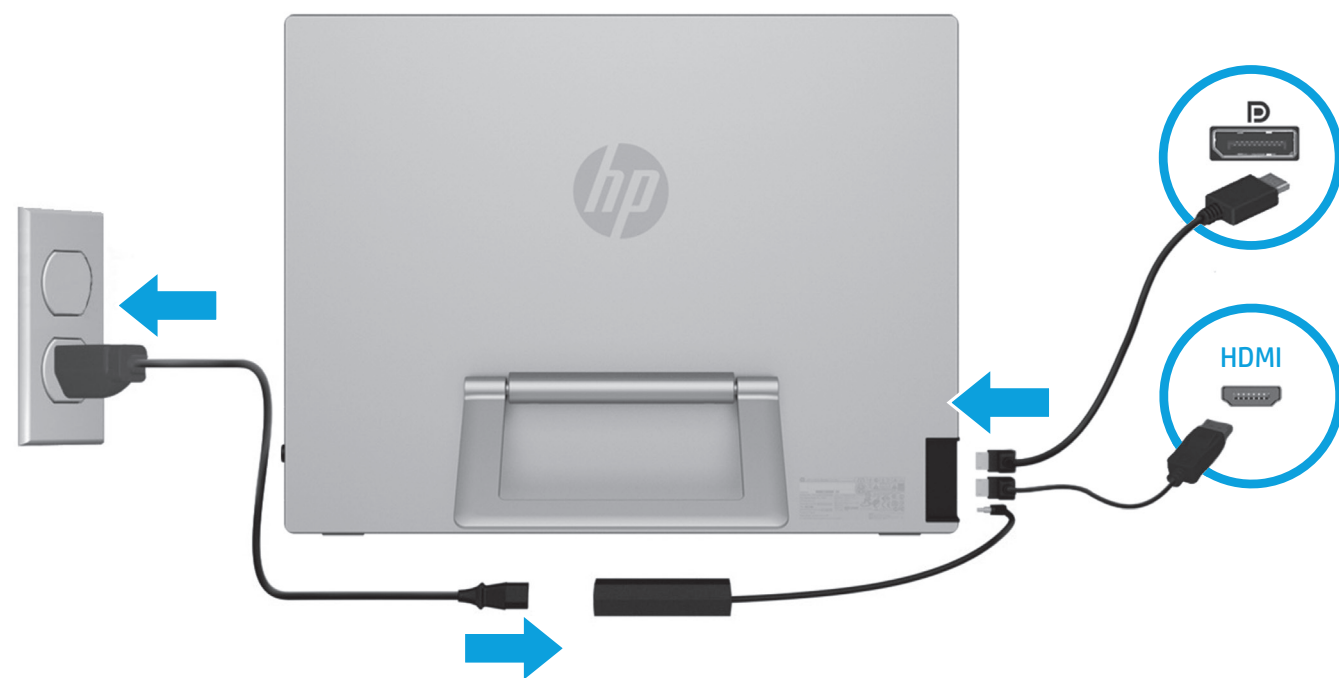

# HP L2401x and x2401 LED Backlit Monitors

Optimum Resolution: 1920 x 1080 @60 Hz

1

2

3 

4 

701300-B21

Copyright © 2012 Hewlett-Packard Development Company, L.P.  
First Edition August 2012  
The information contained herein is subject to change without notice.  
Printed in xxxxx