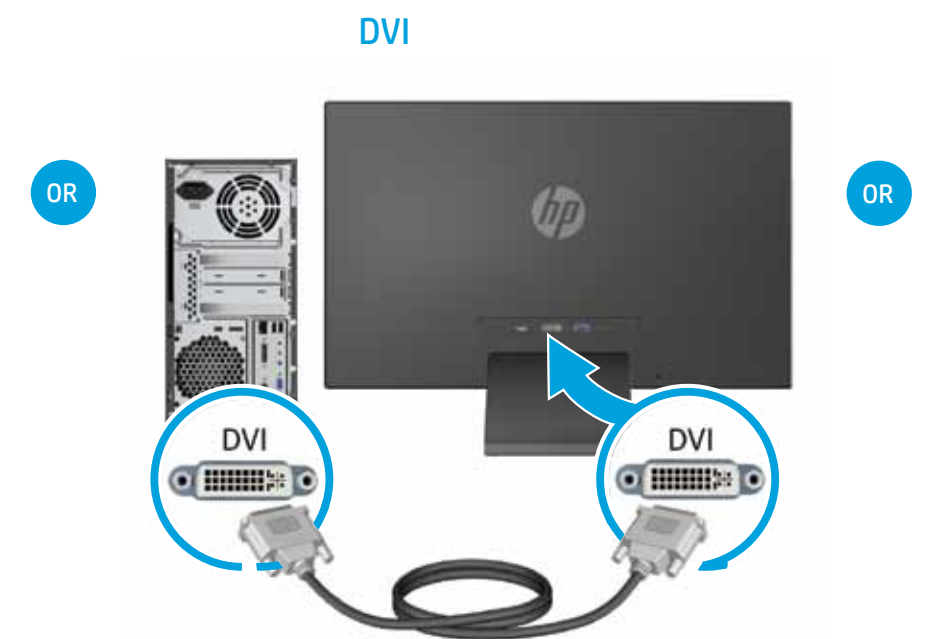

Pavilion IPS LED Backlit Monitors

20xi/20bw/20fi Optimal Resolution: 1600 x 900 @ 60 Hz

22xi/22bw/22fi, 23xi/23bw/23fi, 25xi/25bw, 27xi/27bw Optimal Resolution: 1920 x 1080 @ 60 Hz

1

2

25"/63.5cm, 27"/68.6cm

3

4

5

6

701316-B21

Copyright © 2012 Hewlett-Packard Development Company, L.P.
First Edition October 2012
The information contained herein is subject to change without notice.
Printed in xxxxx