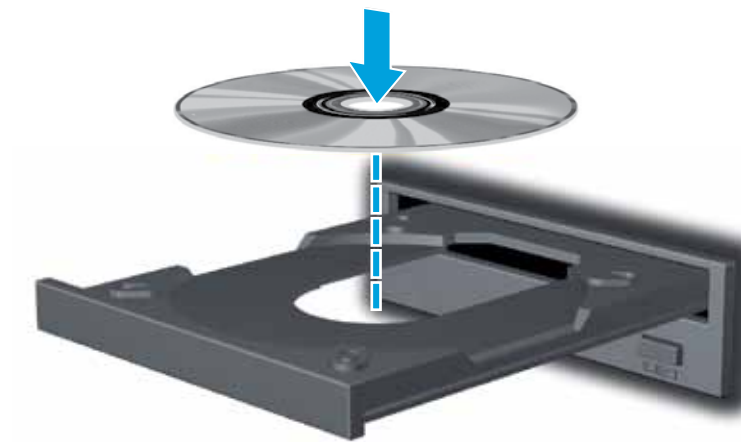

Pavilion IPS LED Backlit Monitors

20xi/20bw/20fi Optimal Resolution: 1600 x 900 @ 60 Hz

22xi/22bw/22fi, 23xi/23bw/23fi, 25xi/25bw, 27xi/27bw Optimal Resolution: 1920 x 1080 @ 60 Hz

1

2

25"/63.5cm, 27"/68.6cm

3

4

5

6

701316-B21

Copyright © 2012 Hewlett-Packard Development Company, L.P.
First Edition October 2012
The information contained herein is subject to change without notice.
Printed in xxxxx