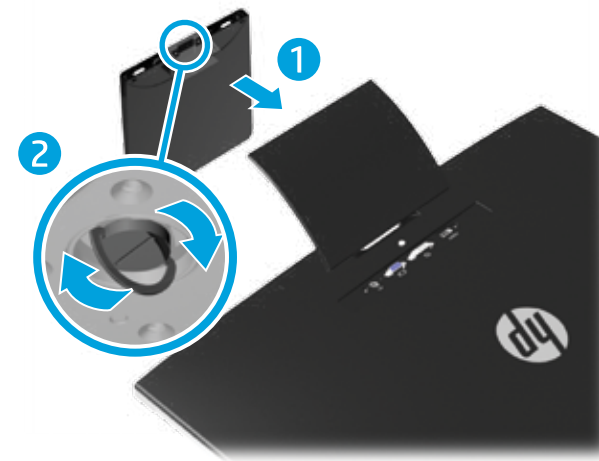

Pavilion IPS LED Backlit Monitors

20xi/20bw/20fi Optimal Resolution: 1600 x 900 @ 60 Hz

22xi/22bw/22fi, 23xi/23bw/23fi, 25xi/25bw, 27xi/27bw Optimal Resolution: 1920 x 1080 @ 60 Hz

1

2

25"/63.5cm, 27"/68.6cm