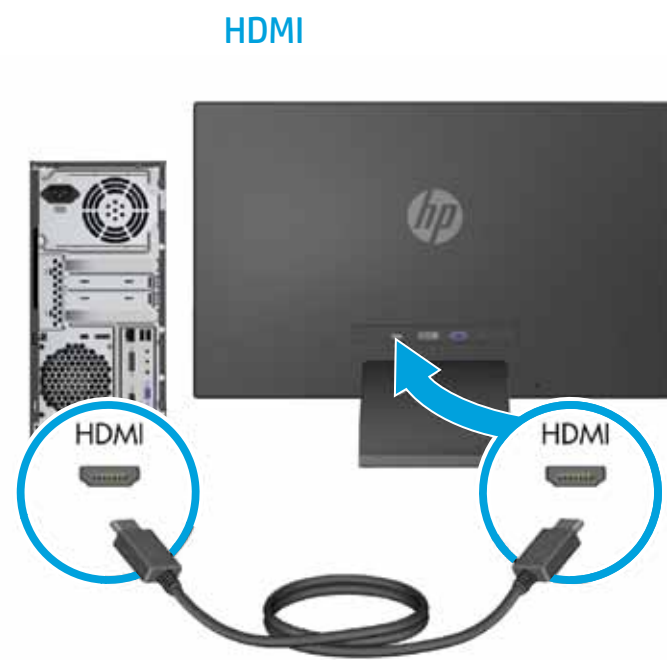

Pavilion IPS LED Backlit Monitors

20xi/20bw/20fi Optimal Resolution: 1600 x 900 @ 60 Hz

22xi/22bw/22fi, 23xi/23bw/23fi, 25xi/25bw, 27xi/27bw Optimal Resolution: 1920 x 1080 @ 60 Hz

1

2

25"/63.5cm, 27"/68.6cm

3

4

5

6

701316-B21

Copyright © 2012 Hewlett-Packard Development Company, L.P.
First Edition October 2012
The information contained herein is subject to change without notice.
Printed in xxxxx