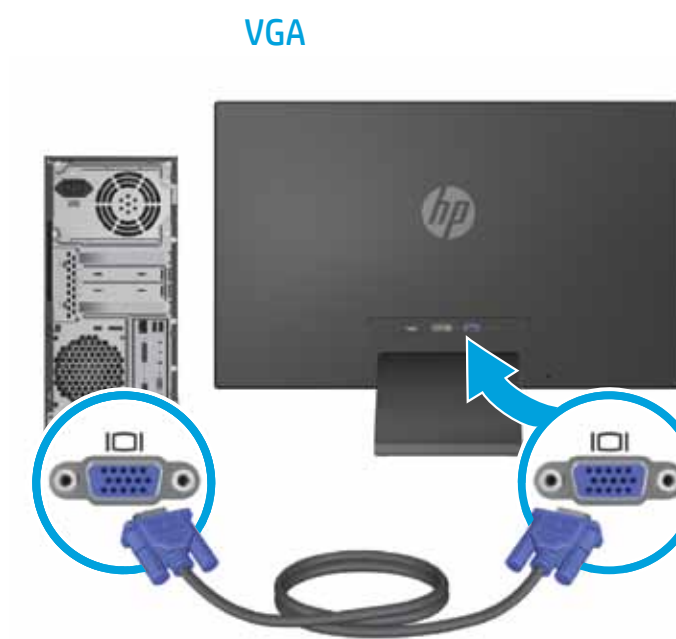

Pavilion IPS LED Backlit Monitors

20xi/20bw/20fi Optimal Resolution: 1600 x 900 @ 60 Hz

22xi/22bw/22fi, 23xi/23bw/23fi, 25xi/25bw, 27xi/27bw Optimal Resolution: 1920 x 1080 @ 60 Hz

1

2

25"/63.5cm, 27"/68.6cm

3

4

5

6

701316-B21

Copyright © 2012 Hewlett-Packard Development Company, L.P.
First Edition October 2012
The information contained herein is subject to change without notice.
Printed in xxxxx