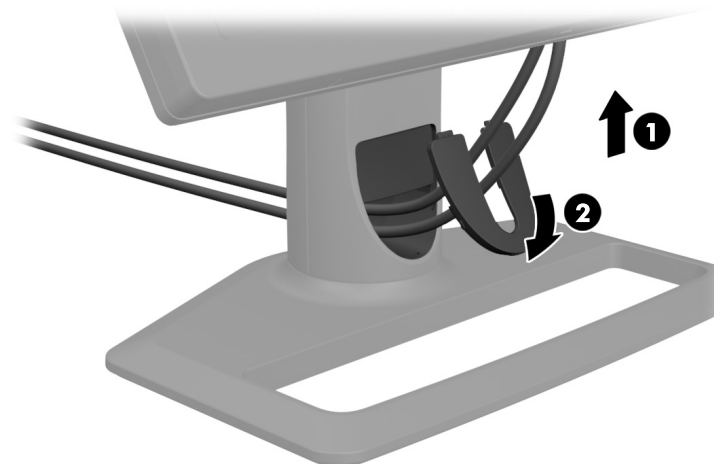

ZR2240w and ZR2440w LCD Monitors

Optimal Resolution ZR2240w: 1920 x 1080 @ 60 Hz

Optimal Resolution ZR2440w: 1920 x 1200 @ 60 Hz

1

2

3

4

ZR2240w only VGA

5

DisplayPort

OR

HDMI

OR

DVI-D

6

USB