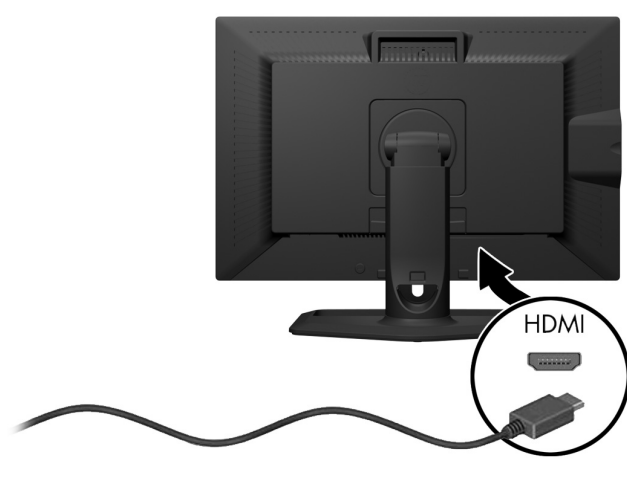

ZR2240w and ZR2440w LCD Monitors

Optimal Resolution ZR2240w: 1920 x 1080 @ 60 Hz

Optimal Resolution ZR2440w: 1920 x 1200 @ 60 Hz

1

2

3

4

ZR2240w only VGA

5

DisplayPort

OR

HDMI

OR

DVI-D

6

USB