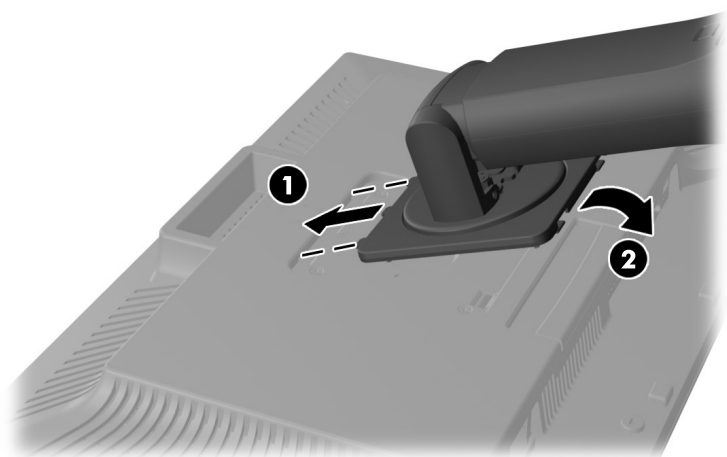

ZR2240w and ZR2440w LCD Monitors

Optimal Resolution ZR2240w: 1920 x 1080 @ 60 Hz

Optimal Resolution ZR2440w: 1920 x 1200 @ 60 Hz

1

2

3

4

ZR2240w only VGA

5

DisplayPort

OR

HDMI

OR

DVI-D

6

USB