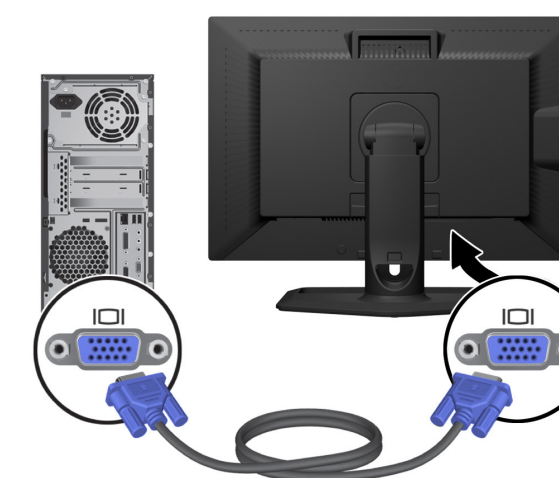

ZR2240w and ZR2440w LCD Monitors

Optimal Resolution ZR2240w: 1920 x 1080 @ 60 Hz

Optimal Resolution ZR2440w: 1920 x 1200 @ 60 Hz

1

2

3

4

ZR2240w only VGA

5

DisplayPort

OR

HDMI

OR

DVI-D

6

USB