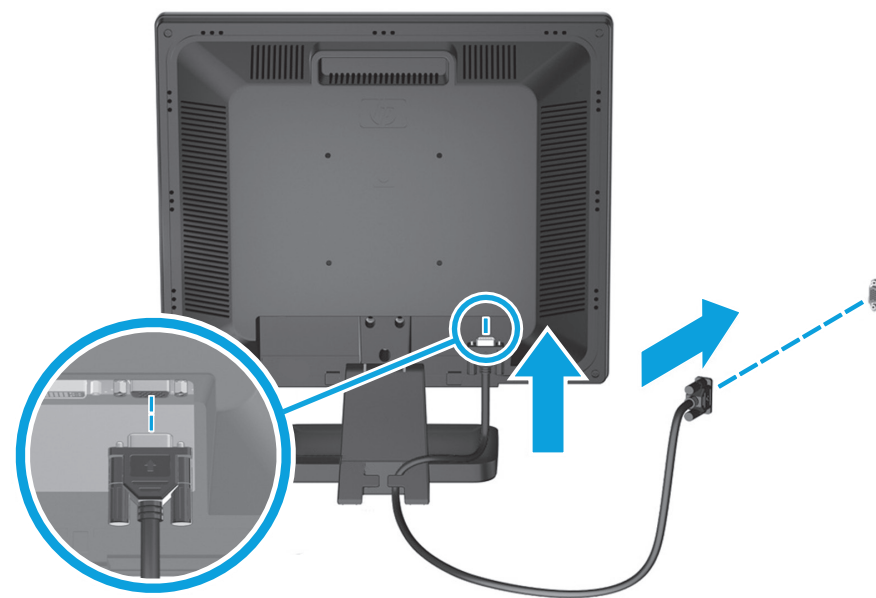

# ProDisplay P19A LED Backlit Monitor

Optimal Resolution: 1280 x 1024 @ 60 Hz

1

2 **VGA**

3

4 

5 

720603-B21