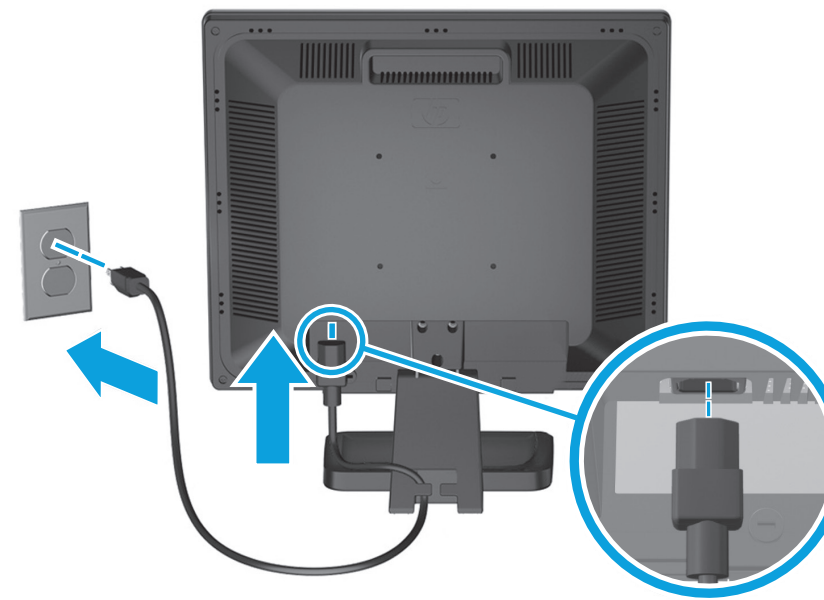

# ProDisplay P19A LED Backlit Monitor

Optimal Resolution: 1280 x 1024 @ 60 Hz

1

2 **VGA**

3

4 

5 

720603-B21