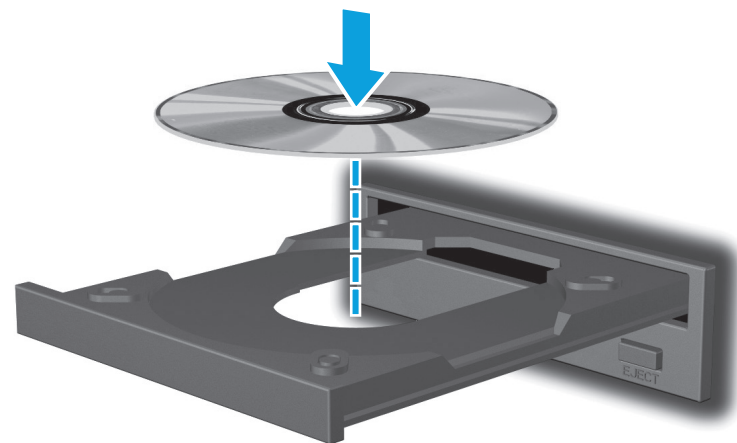

# ProDisplay P19A LED Backlit Monitor

Optimal Resolution: 1280 x 1024 @ 60 Hz

1

2 **VGA**

3

4 

5 

720603-B21