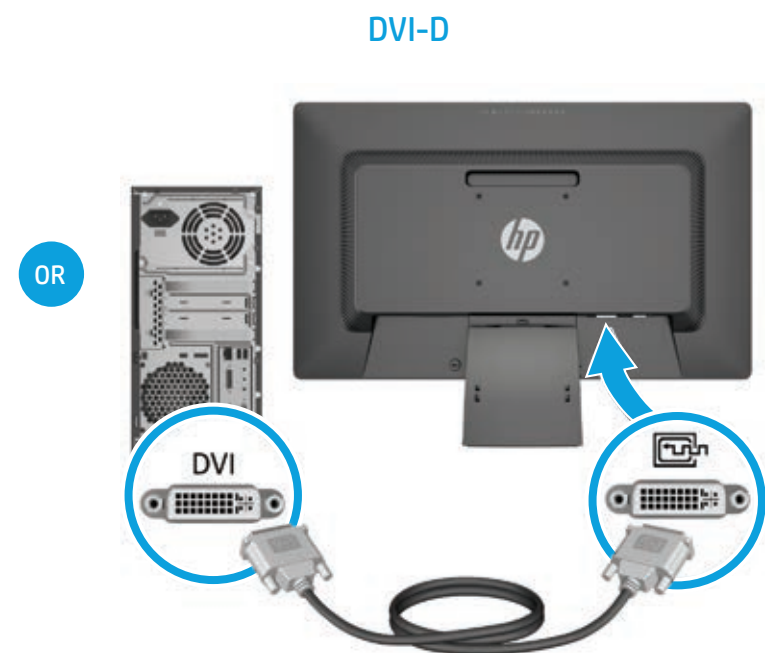

Quick Setup

Optimum Resolution 19.5 in / 49,4 cm: 1600 x 900 @ 60 Hz
Optimum Resolution 23 in / 58,42 cm: 1920 x 1080 @ 60 Hz

1

2

3

4

5

6