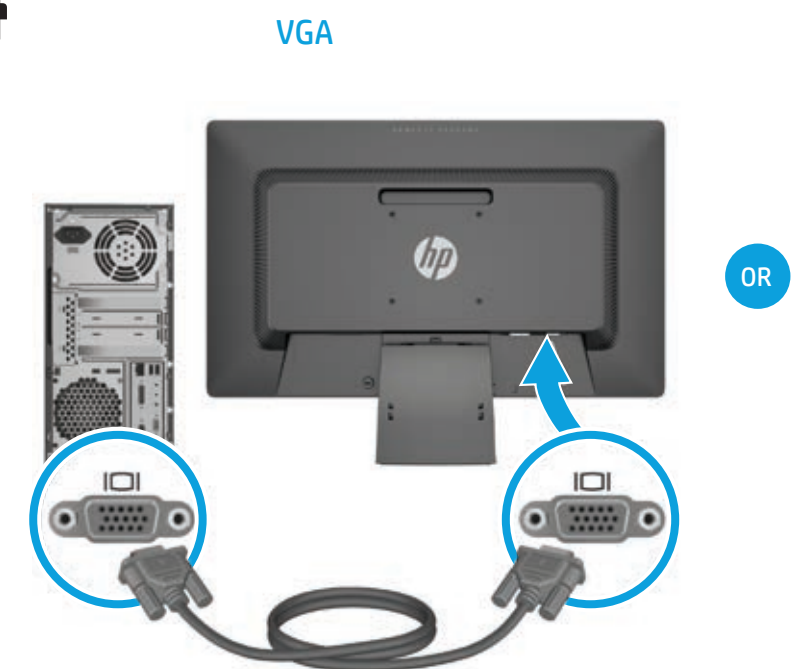

Quick Setup

Optimum Resolution 19.5 in / 49,4 cm: 1600 x 900 @ 60 Hz
Optimum Resolution 23 in / 58,42 cm: 1920 x 1080 @ 60 Hz

1

2

3

4

5

6