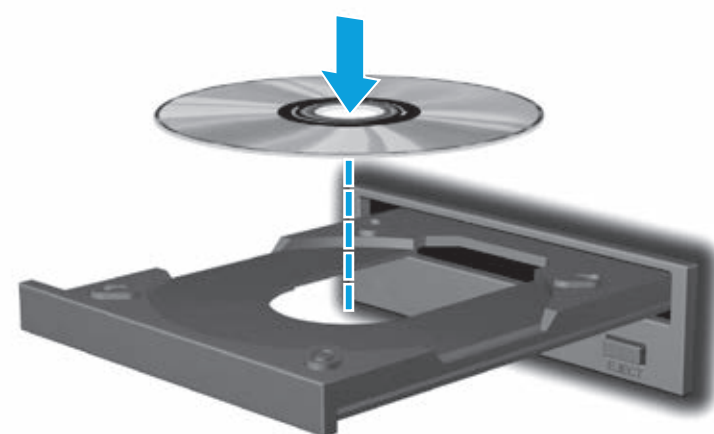

Quick Setup

Optimum Resolution 19.5 in / 49,4 cm: 1600 x 900 @ 60 Hz
Optimum Resolution 23 in / 58,42 cm: 1920 x 1080 @ 60 Hz

1

2

3

4

5

6

7

8

738360-B24

Copyright © 2013, 2014 Hewlett-Packard Development Company, L.P.
Fourth Edition May 2014
The information contained herein is subject to change without notice.
Printed in xxxxx