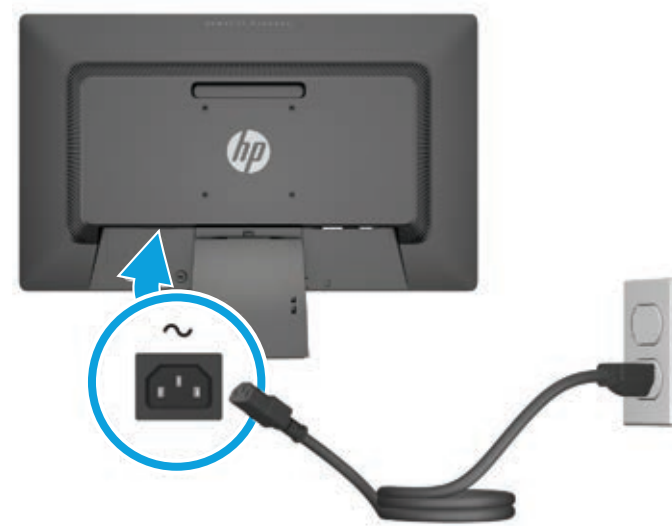

Quick Setup

Optimum Resolution 19.5 in / 49,4 cm: 1600 x 900 @ 60 Hz
Optimum Resolution 23 in / 58,42 cm: 1920 x 1080 @ 60 Hz

1

2

3

4

5

6