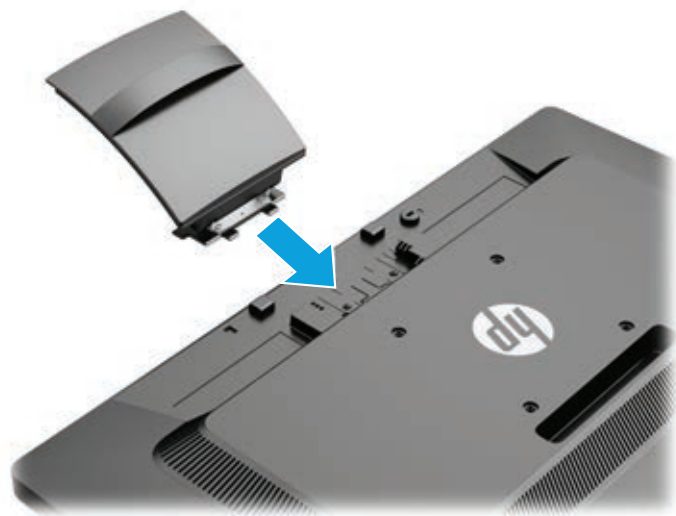

Quick Setup

Optimum Resolution 19.5 in / 49,4 cm: 1600 x 900 @ 60 Hz
Optimum Resolution 23 in / 58,42 cm: 1920 x 1080 @ 60 Hz

1

2

3

4

5

6