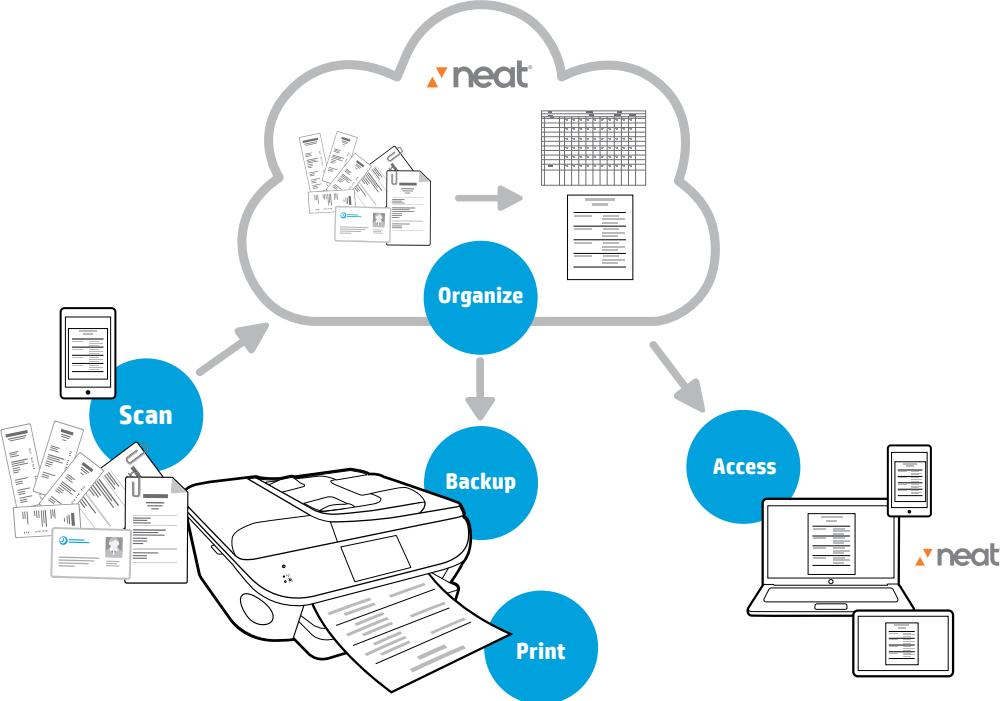

Activate from a mobile device

When you install the printer mobile app you will be guided through account creation and hard drive activation.

Activate from a computer

When you install the printer software you will be guided through account creation and hard drive activation.

After activation...

Start scanning your receipts, business cards, and documents into your Neat account.

Goodbye clutter. Hello organization.

With Neat you can...

Scan

Scan receipts, business cards, and documents with your printer or mobile device to upload to your **Neat** account.

Organize

Neat transforms your scanned paperwork into organized files.

Access

View and access your content anywhere, anytime from your **Neat** account.

Print

You can print your expense reports and other documents from your mobile devices or computer anytime from your account.

Backup

All of the content that you scan is securely backed up on the 1 terabyte hard drive attached to the back of your printer.

Visit neat.com/hp to get started.

Explore

Now that you have activated your printer...