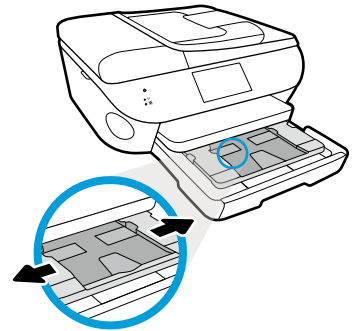

Photo Creations provides customizable templates for cards and more.

Turn the page to learn more.

Load photo paper.

Your **HP Officejet 8040 e-All-in-One** has a special tray for loading 4x6 and 5x7 photo paper.

**4 x 6 in (10 x 15 cm)
photo paper**

Guides should be in.

**5 x 7 in (13 x 18 cm)
photo paper**

Guides should be out.

Load photo paper with
HP logos facing up.

Push photo paper in
until it touches the
back of the tray.