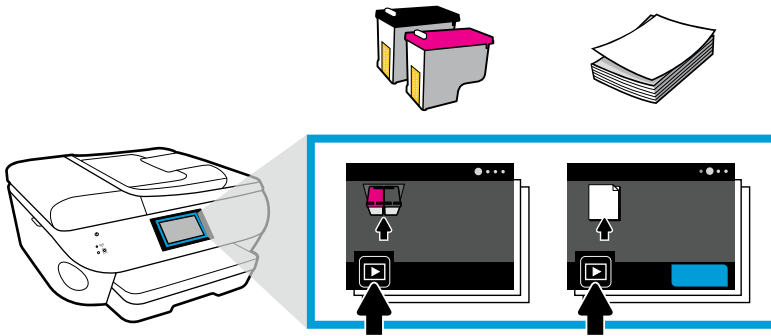

Start here

1 Prepare

2 Connect

3 Activate

1 Prepare

Prepare before you install your mobile app or software.

Remove tape and packing material.

Plug in.

Power on.

**Follow
onscreen
instructions.**

Play animations to learn how to install ink and load paper.

2 Connect

We will help you connect the printer to your network.

For the fastest setup

Use your mobile device.
Install the printer app from
123.hp.com
or scan the QR code.