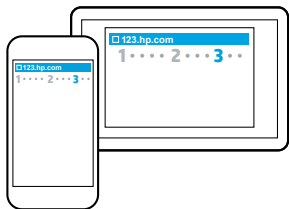

Power on.

**Follow
onscreen
instructions.**

Play animations to learn how to install ink and load paper.

2 Connect

We will help you connect the printer to your network.

For the fastest setup

Use your mobile device.
Install the printer app from
123.hp.com
or scan the QR code.

If you prefer to set up from a computer
Install the HP Officejet 8040 e-All-in-One
printer software from **123.hp.com**

If you are not connected to the
Internet and use Windows, you
can install the software from the CD.

3 Activate

Create HP Connected and Neat® accounts to activate.

Your printer and HP OJ 8040 Hard Drive will be linked to your HP Connected and Neat accounts during activation. Your Neat service and associated account is provided by The Neat Company.