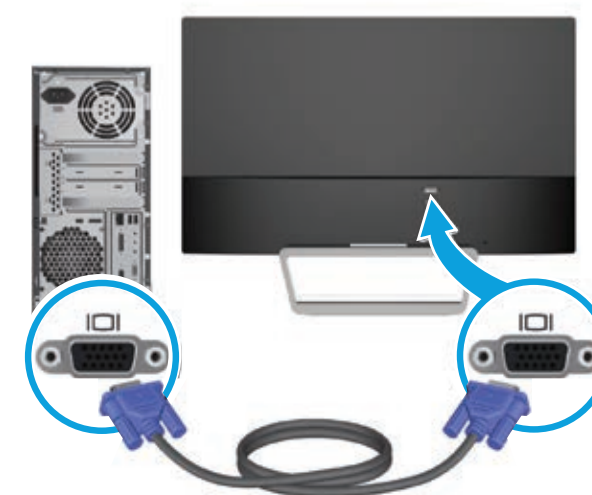

Quick Setup

Optimum Resolution: 1920 x 1080 @ 60 Hz

1

2

VGA

OR

HDMI

3