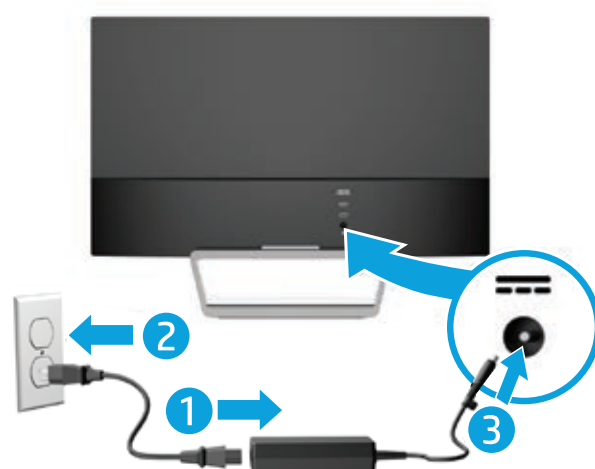

Quick Setup

Optimum Resolution: 1920 x 1080 @ 60 Hz

1

2

VGA

OR

HDMI

3