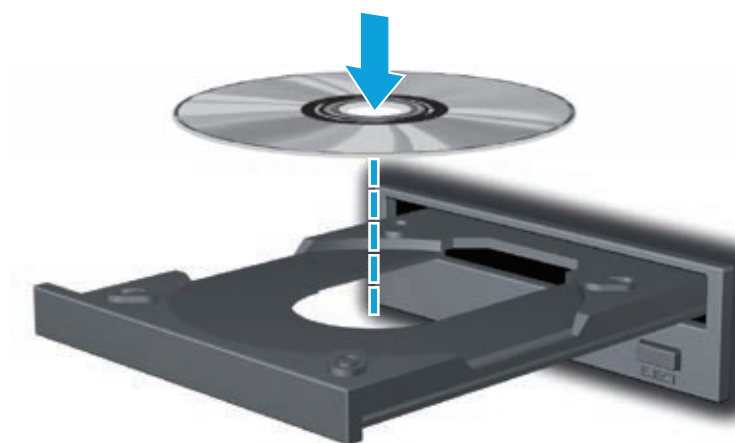

5

<http://www.hp.com/support>