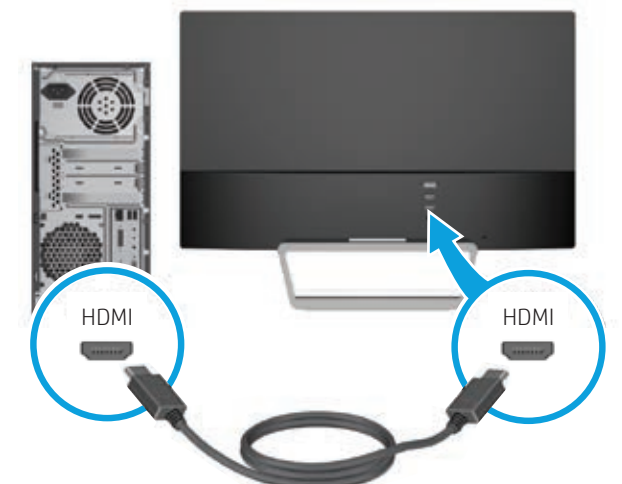

Quick Setup

Optimum Resolution: 1920 x 1080 @ 60 Hz

1

2

VGA

OR

HDMI

3