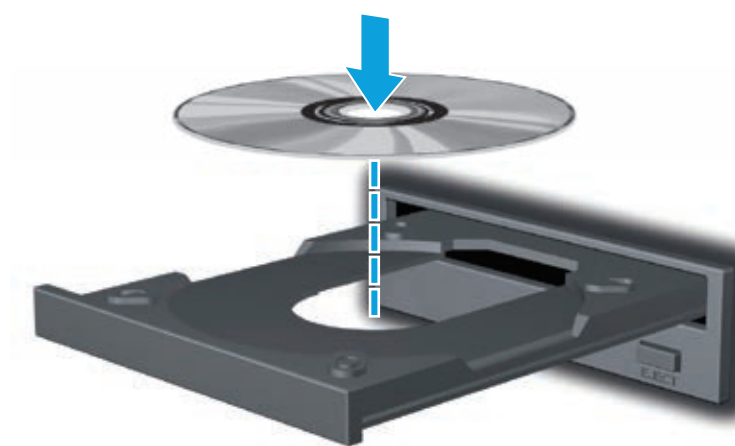

Quick Setup

Optimum Resolution 50,8 cm (20 in): 1600 x 900 @ 60 Hz

Optimum Resolution 54,6 cm (21.5 in): 1920 x 1080 @ 60 Hz

1

2

3

4

select models

5

6

7 <http://www.hp.com/support>

8

799885-B21

Copyright © 2015 Hewlett-Packard Development Company, L.P.
First Edition: March 2015
The information contained herein is subject to change without notice.
Printed in xxxxx