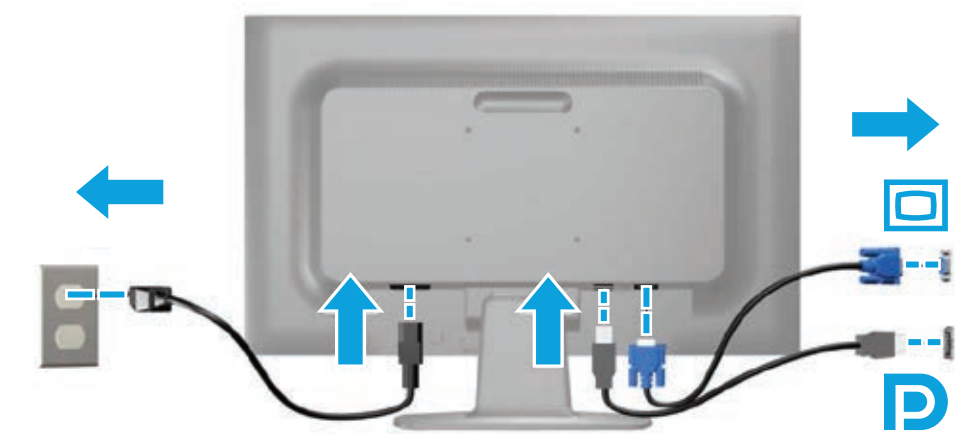

Quick Setup

Optimum Resolution 50,8 cm (20 in): 1600 x 900 @ 60 Hz

Optimum Resolution 54,6 cm (21.5 in): 1920 x 1080 @ 60 Hz

1

2

3

4

select models