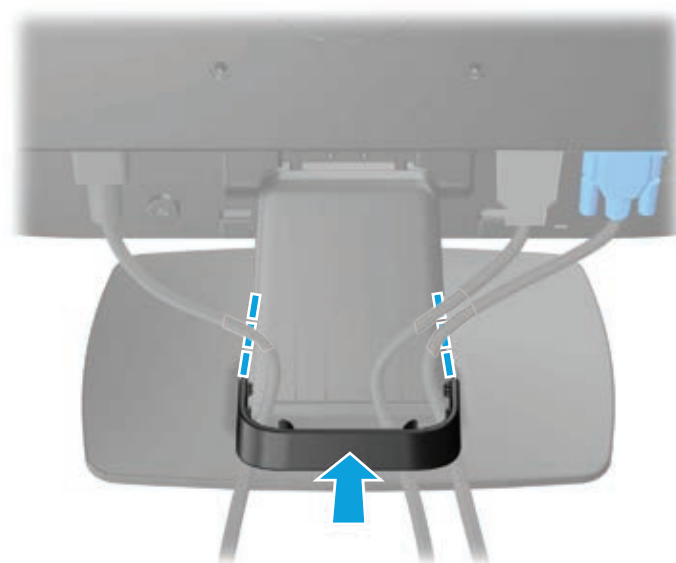

Quick Setup

Optimum Resolution 50,8 cm (20 in): 1600 x 900 @ 60 Hz

Optimum Resolution 54,6 cm (21.5 in): 1920 x 1080 @ 60 Hz

1

2

3

4

select models

5

6

7 <http://www.hp.com/support>

8

799885-B21

Copyright © 2015 Hewlett-Packard Development Company, L.P.
First Edition: March 2015
The information contained herein is subject to change without notice.
Printed in xxxxx