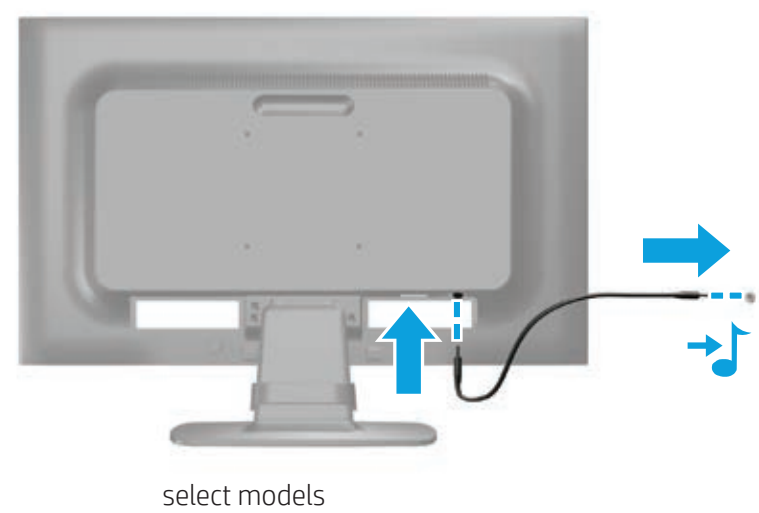

Quick Setup

Optimum Resolution 50,8 cm (20 in): 1600 x 900 @ 60 Hz

Optimum Resolution 54,6 cm (21.5 in): 1920 x 1080 @ 60 Hz

1

2

3

4

select models