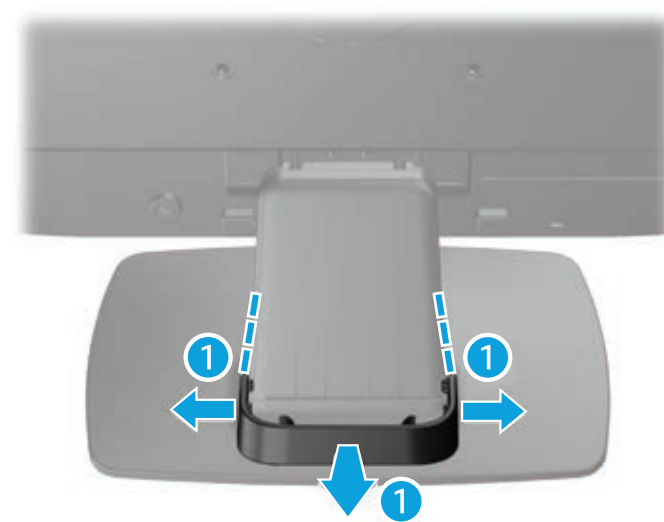

Quick Setup

Optimum Resolution 50,8 cm (20 in): 1600 x 900 @ 60 Hz

Optimum Resolution 54,6 cm (21.5 in): 1920 x 1080 @ 60 Hz

1

2

3

4

select models