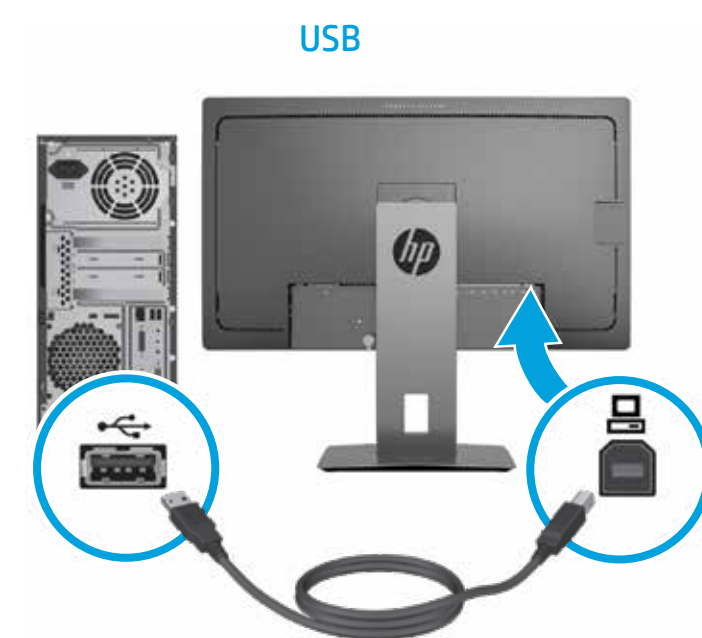

Quick Setup

Optimum Resolution: 3840 x 2160 @ 60 Hz

1

2

OR

OR

OR

3

4

5

6

7 <http://www.hp.com/support>

797867-B21

Copyright © 2015 Hewlett-Packard Development Company, L.P.
First Edition January 2015
The information contained herein is subject to change without notice.
Printed in xxxxx