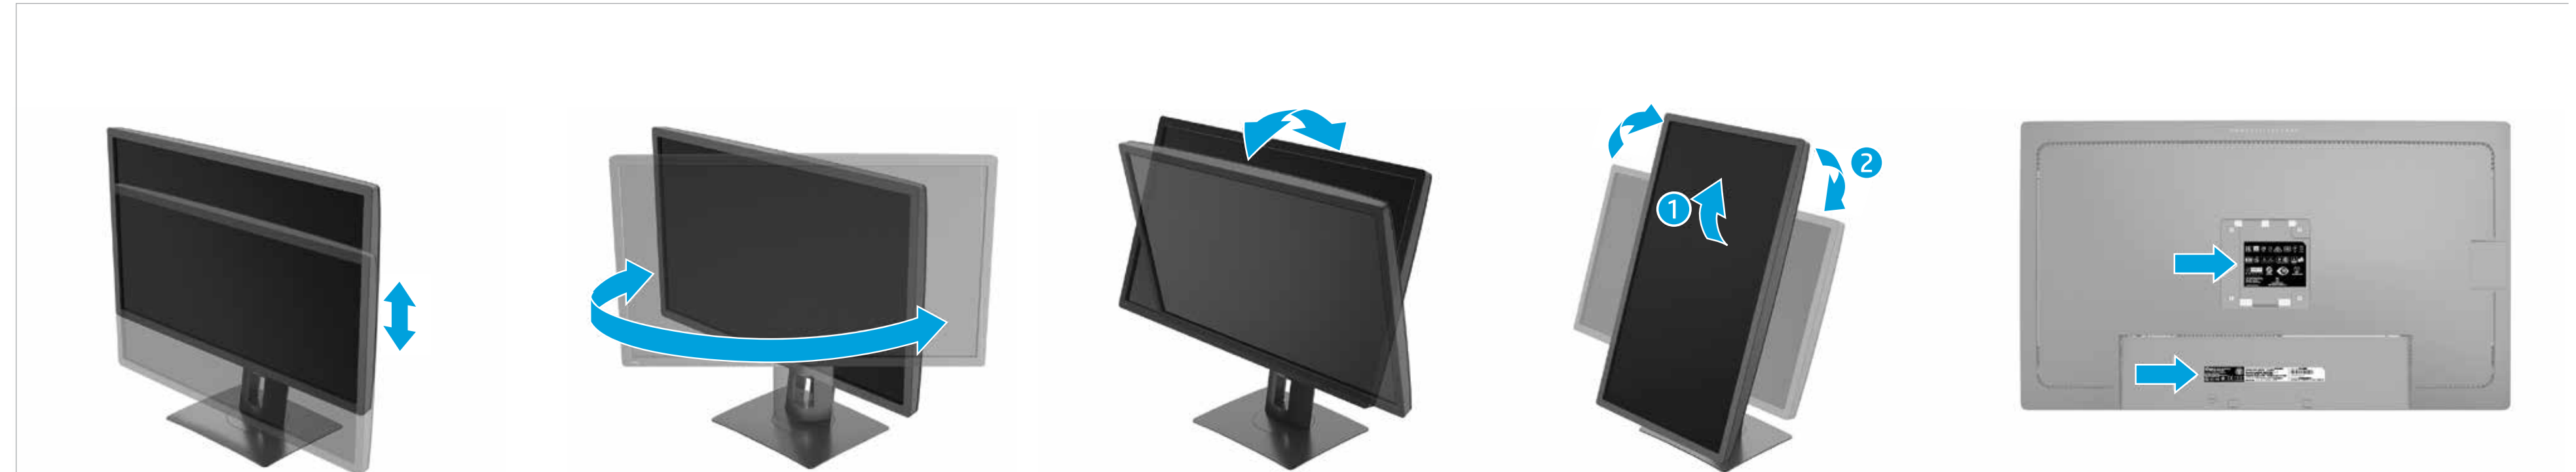

797867-B21

Copyright © 2015 Hewlett-Packard Development Company, L.P.
First Edition January 2015
The information contained herein is subject to change without notice.
Printed in xxxxx