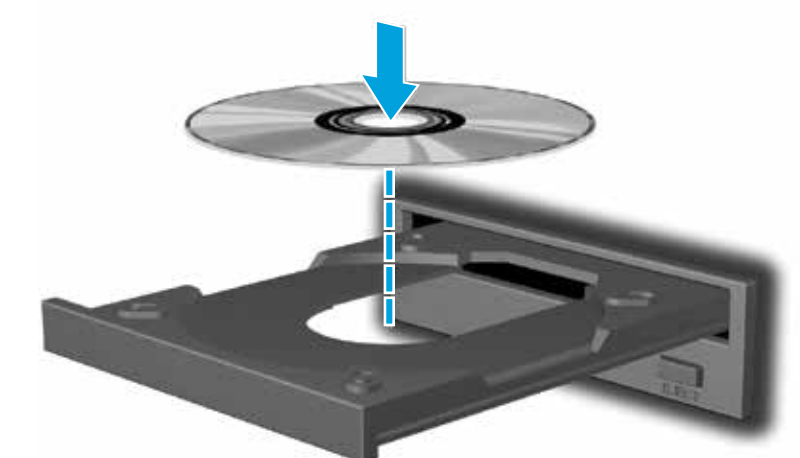

797867-B21

Copyright © 2015 Hewlett-Packard Development Company, L.P.
First Edition January 2015
The information contained herein is subject to change without notice.
Printed in xxxxx