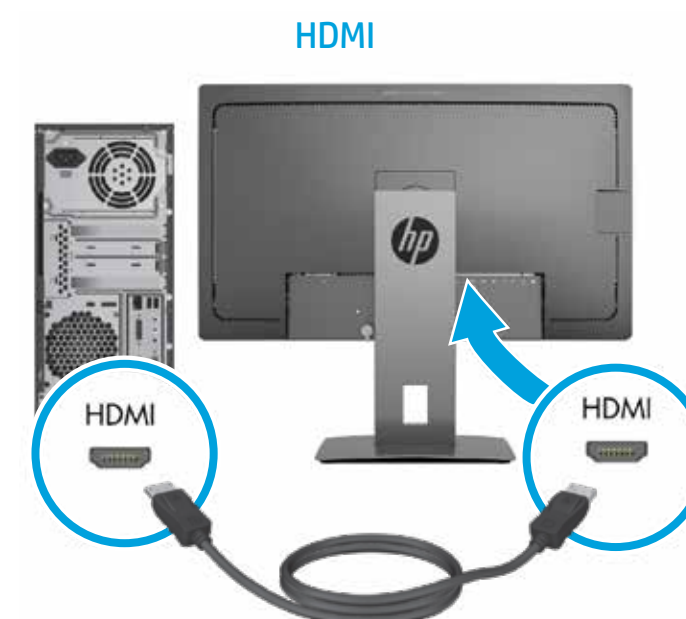

Quick Setup

Optimum Resolution: 3840 x 2160 @ 60 Hz

1

2

OR

OR

OR

3