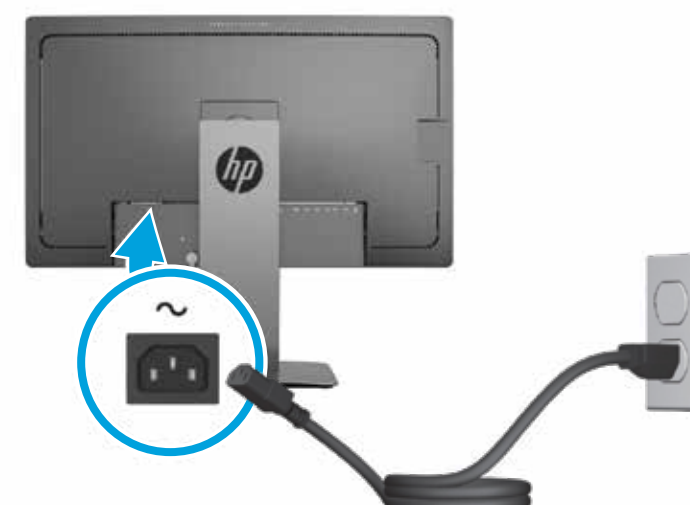

Quick Setup

Optimum Resolution: 3840 x 2160 @ 60 Hz

1

2

OR

OR

OR

3

4

5

6

7 <http://www.hp.com/support>

797867-B21

Copyright © 2015 Hewlett-Packard Development Company, L.P.
First Edition January 2015
The information contained herein is subject to change without notice.
Printed in xxxxx