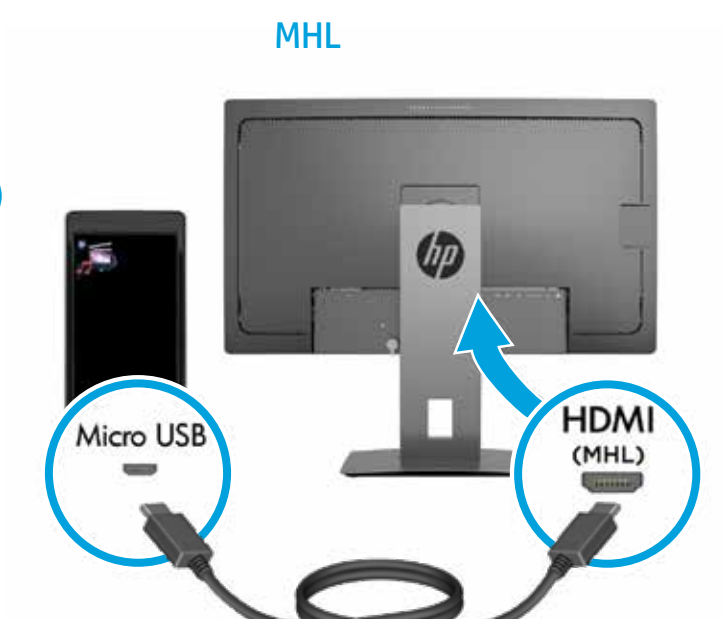

Quick Setup

Optimum Resolution: 3840 x 2160 @ 60 Hz

1

2

OR

OR

OR

3