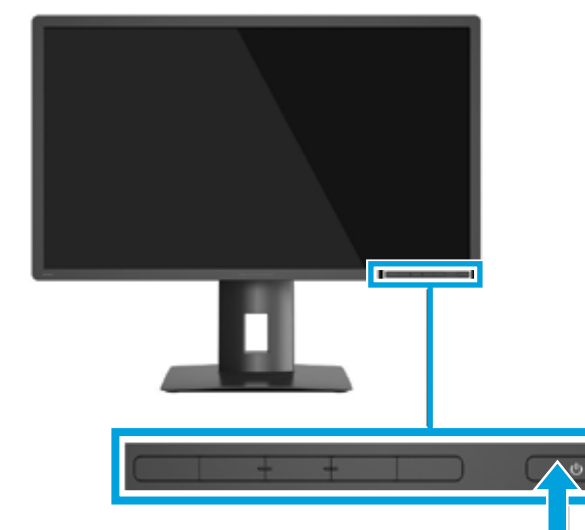

7 <http://www.hp.com/support>