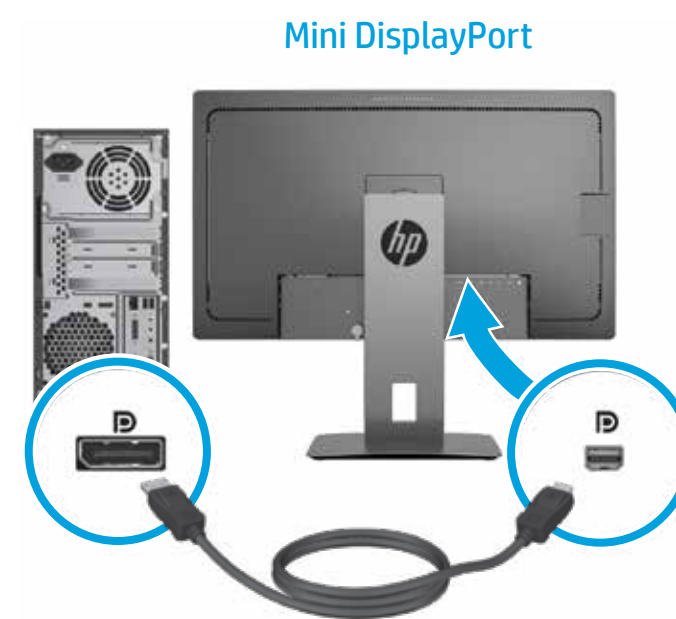

Quick Setup

Optimum Resolution: 3840 x 2160 @ 60 Hz

1

2

OR

OR

OR

3