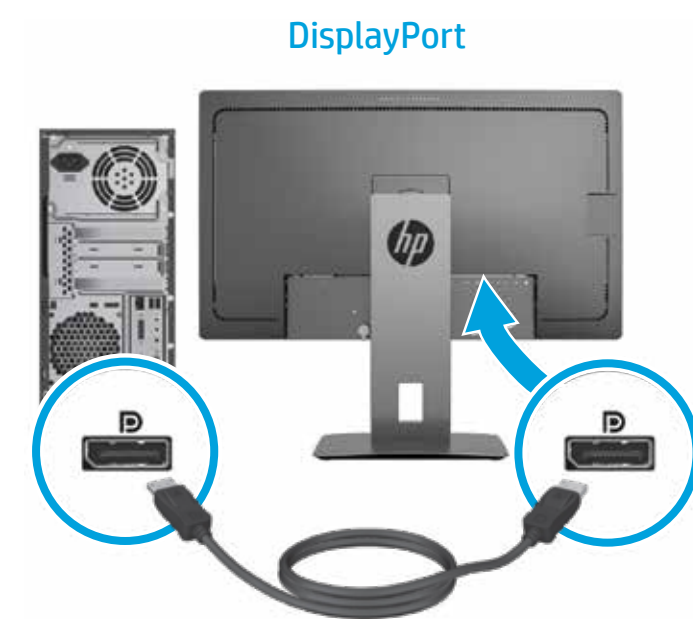

Quick Setup

Optimum Resolution: 3840 x 2160 @ 60 Hz

1

2

OR

OR

OR

3