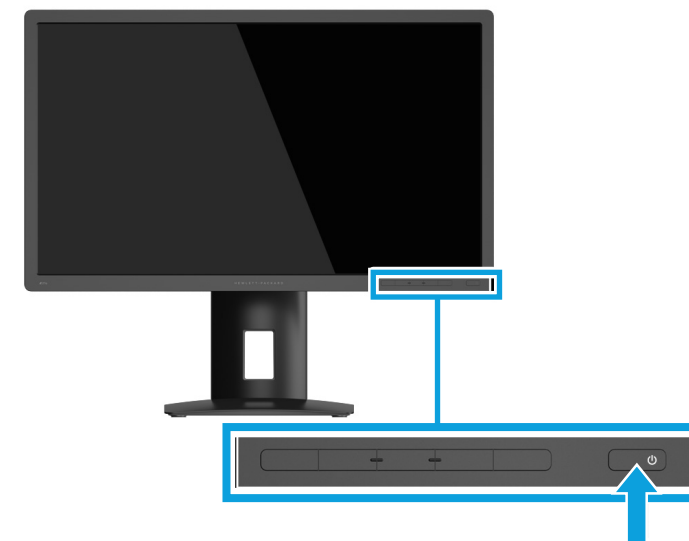

Quick Setup

Optimum Resolution: 5120 x 2880 @ 60 Hz

1

2

DP1	DP2	OSD	Max H x V
•	•	DP1.2	5120 x 2880
•	-	DP1.2	4096 x 2160
-	•	DP1.2	
•	•	DP1.1	2560 x 1440
•	-	DP1.1	2560 x 1440
-	•	DP1.1	

3

4

5

6

7

<http://www.hp.com/support>

800832-B22

Copyright © 2015 Hewlett-Packard Development Company, L.P.
Second Edition March 2015
The information contained herein is subject to change without notice.
Printed in xxxxx