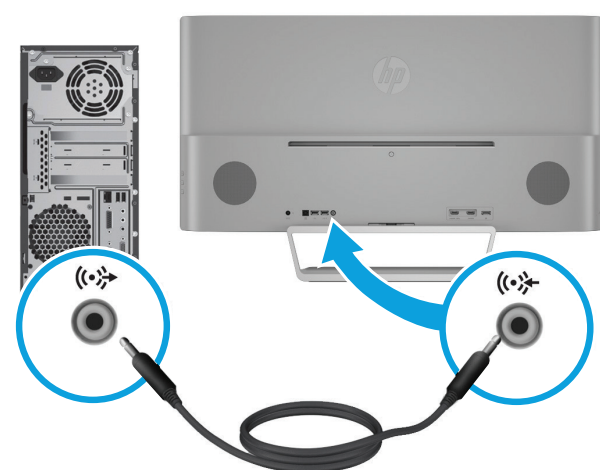

Quick Setup

Optimum Resolution: 3840 x 2160 @ 60 Hz

1

2

OR

OR

3

4

Audio

5

6

7

<http://www.hp.com/support>

803409-B21

Copyright © 2015 Hewlett-Packard Development Company, L.P.
First Edition: January 2015
The information contained herein is subject to change without notice.
Printed in xxxxx