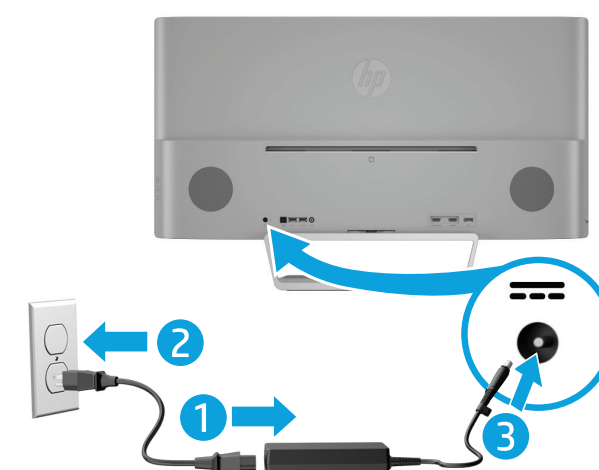

Quick Setup

Optimum Resolution: 3840 x 2160 @ 60 Hz

1

2

OR

OR

3

4

Audio

5

6

7

<http://www.hp.com/support>

803409-B21

Copyright © 2015 Hewlett-Packard Development Company, L.P.
First Edition: January 2015
The information contained herein is subject to change without notice.
Printed in xxxxx