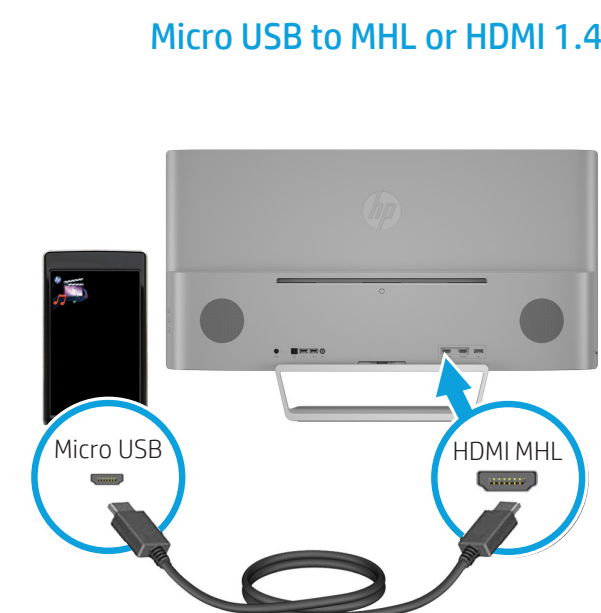

Quick Setup

Optimum Resolution: 3840 x 2160 @ 60 Hz

1

2

OR

OR

3

4