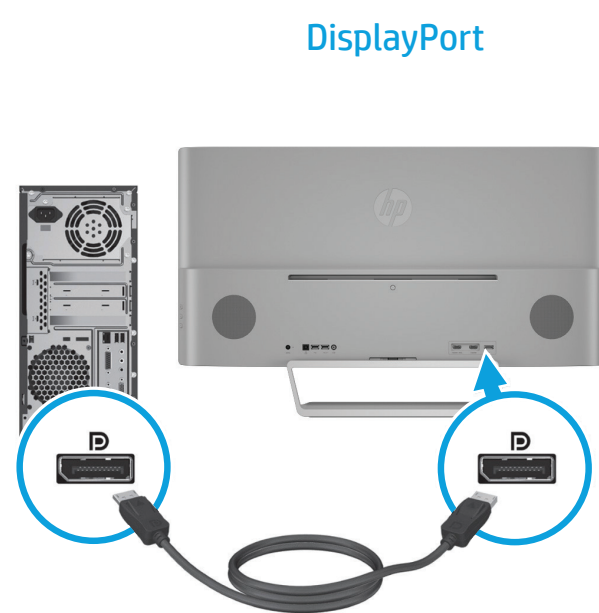

Quick Setup

Optimum Resolution: 3840 x 2160 @ 60 Hz

1

2

OR

OR

3

4