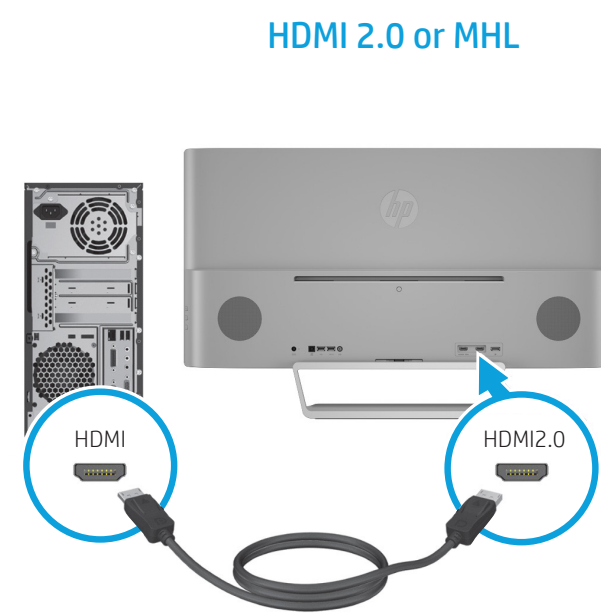

Quick Setup

Optimum Resolution: 3840 x 2160 @ 60 Hz

1

2

OR

OR

3

4