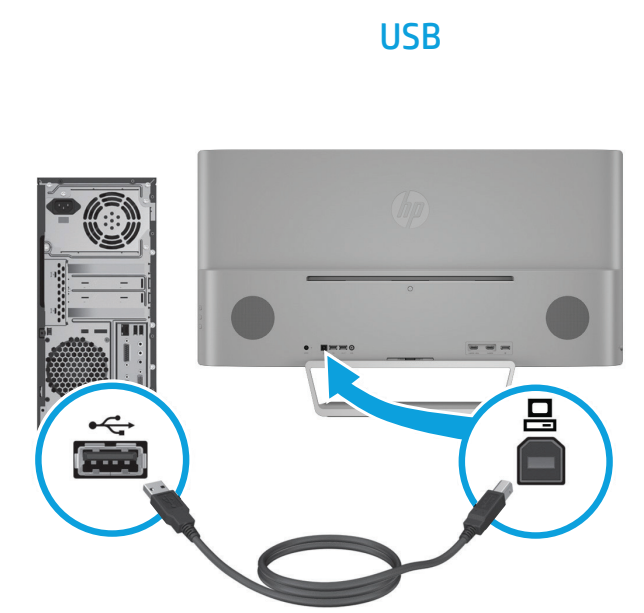

Quick Setup

Optimum Resolution: 3840 x 2160 @ 60 Hz

1

2

OR

OR

3

4