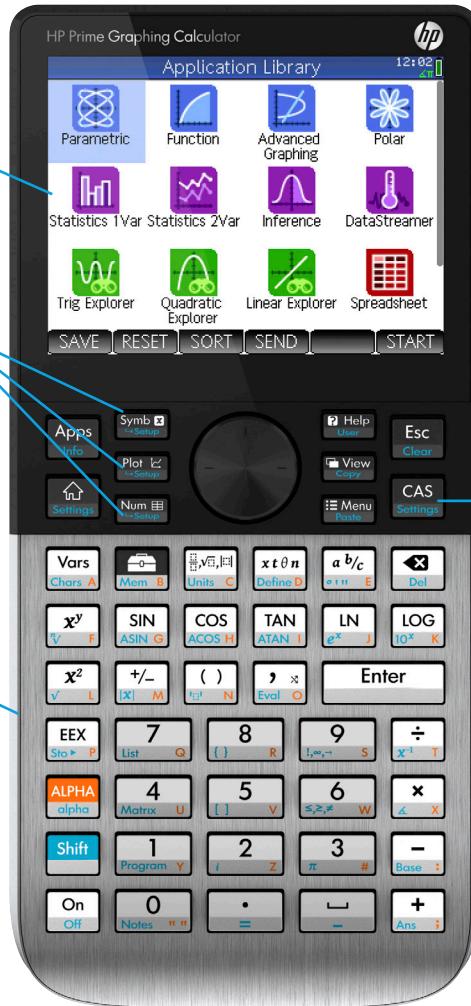

With the Advanced Graphing app, you can plot what other calculators cannot. Graph virtually anything in X and Y including inequalities and conic sections by simply entering the expression and pressing plot.

HP Prime Graphing Calculator

Product Specifications

Product	HP Prime Graphing Calculator
Part Number	NW280AA
Processor	400 MHz ARM
Display	3.5 inch (8.9 cm) diagonal full-color, multi-touch display
Description	320 x 240 16-bit color touch screen (10 lines x 33 characters + menus + header)
Size	10 lines x 33 characters + menus + header
Type	TFT
Entry System Logic	RPN, algebraic and textbook
Menus and Prompts	Yes
Keyboard	Alphanumeric
Memory	
Standard	32 MB
Flash	256 MB
Ports	USB
Power	
Battery	Lithium-ion rechargeable battery
Supply	Yes
Auto Power Off	5 minutes
Power off memory protection	Yes
Charger	USB charger Included
Recommended Uses	Algebra, biology, calculus, chemistry, computer science, engineering, geometry, mathematics, physics, surveying, trigonometry, statistics
Weight	228 g (8.04 oz)
Dimensions (LxWxD)	18.23 x 8.58 x 1.39 cm (7.13 x 3.38 x .550 in)
Warranty	1 year (may vary by region)
What's in the box	Calculator, hard cover, quick start guide, CD (connectivity kit, calculator emulator and quick start guide), USB cable, and USB power supply

HP Prime Graphing Calculator

3.5 inch (8.9 cm) diagonal full-color, multi-touch display

Dedicated symbolic, graphical, and numeric view buttons

Iconic HP design with brushed-metal finish

Built-in Computer Algebra System (CAS)