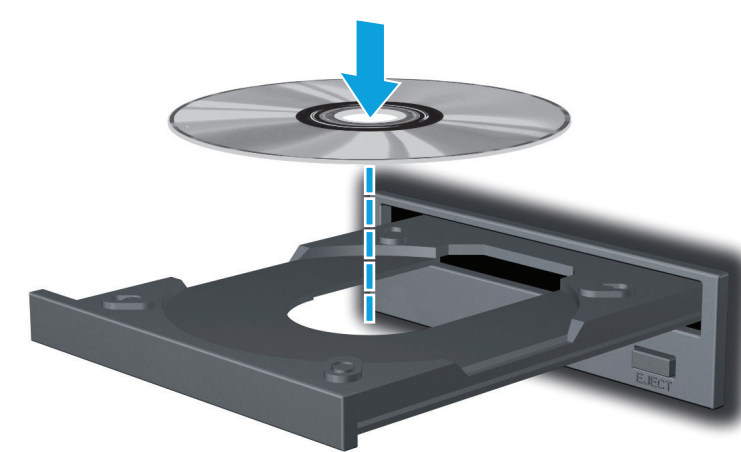

801174-B21

Copyright © 2015 Hewlett-Packard Development Company, L.P.
First Edition: March 2015
The information contained herein is subject to change without notice.
Printed in xxxxx

jump2group
6620 Cypresswood Drive
Suite 123
Spring, TX 77379
832.717.4331

Color Side 1:
CMYK + PMS 2925;
bleeds 2 sides
Color Side 2:
BLACK

Flat size:
22 x 18 in.

No Folds: