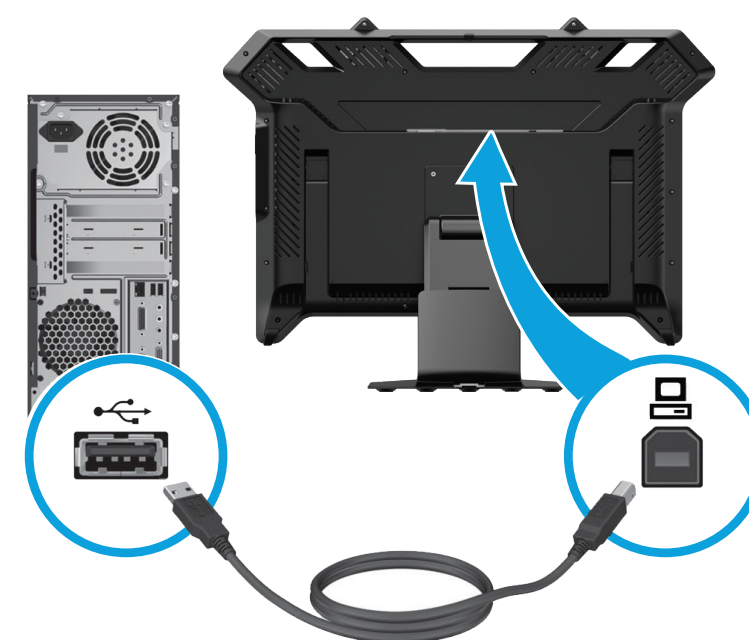

Quick Setup

Optimum Resolution: 1920 x 1080 @ 120 Hz

1

DVI

OR

Display Port

OR

USB