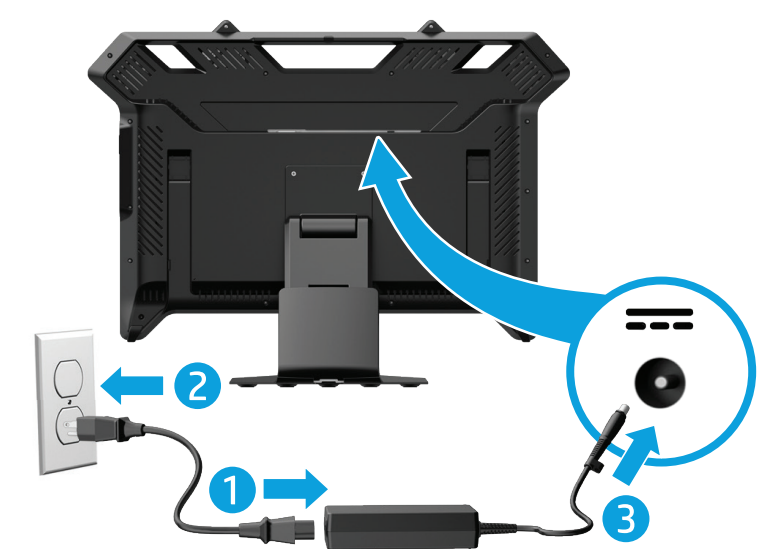

Quick Setup

Optimum Resolution: 1920 x 1080 @ 120 Hz

1

DVI

OR

Display Port

OR

USB

2

3

4

5

<http://www.hp.com/support>
<https://zspace.com/setup>

801174-B21

Copyright © 2015 Hewlett-Packard Development Company, L.P.
First Edition: March 2015
The information contained herein is subject to change without notice.
Printed in xxxxx

jump2group
6620 Cypresswood Drive
Suite 123
Spring, TX 77379
832.717.4331

Color Side 1:
CMYK + PMS 2925;
bleeds 2 sides
Color Side 2:
BLACK

Flat size:
22 x 18 in.

No Folds: