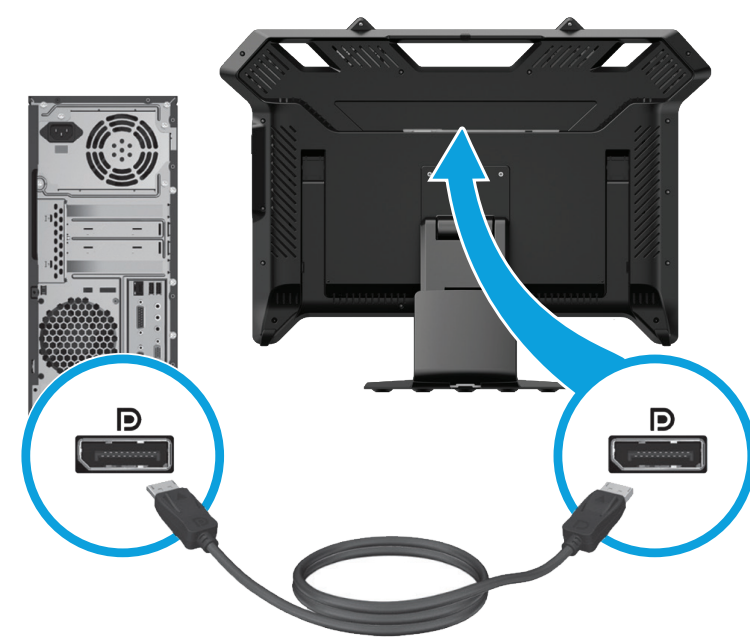

Quick Setup

Optimum Resolution: 1920 x 1080 @ 120 Hz

1

DVI

OR

Display Port

OR

USB