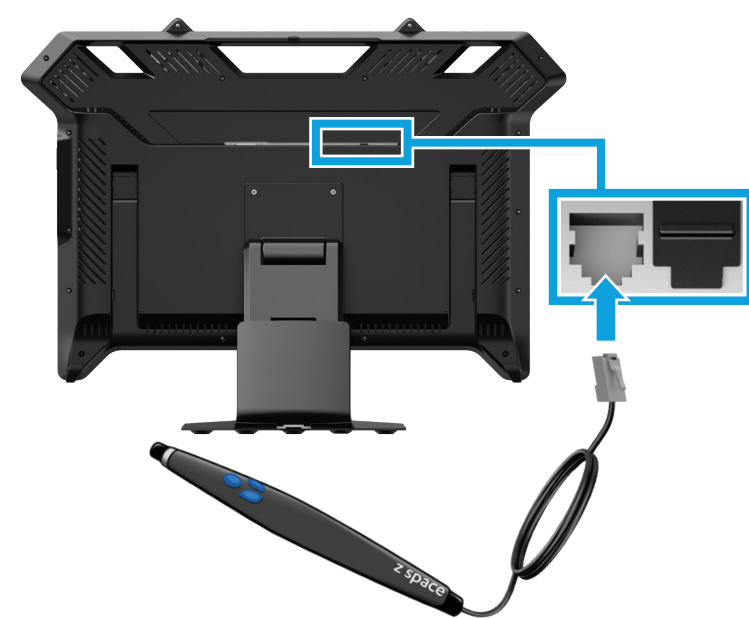

Quick Setup

Optimum Resolution: 1920 x 1080 @ 120 Hz

1

DVI

OR

Display Port

OR

USB

2

3

4

5

<http://www.hp.com/support>
<https://zspace.com/setup>

801174-B21

Copyright © 2015 Hewlett-Packard Development Company, L.P.
First Edition: March 2015
The information contained herein is subject to change without notice.
Printed in xxxxx

jump2group
6620 Cypresswood Drive
Suite 123
Spring, TX 77379
832.717.4331

Color Side 1:
CMYK + PMS 2925;
bleeds 2 sides
Color Side 2:
BLACK

Flat size:
22 x 18 in.

No Folds: