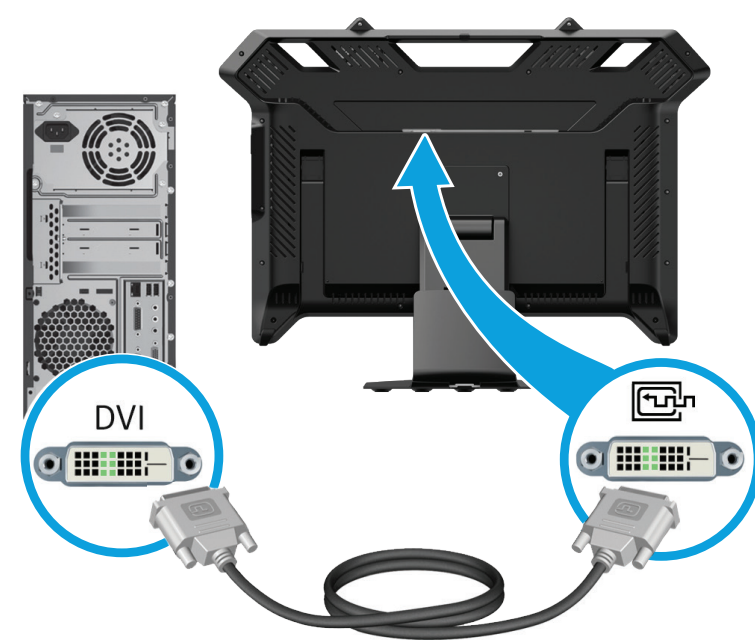

Quick Setup

Optimum Resolution: 1920 x 1080 @ 120 Hz

1

DVI

OR

Display Port

OR

USB