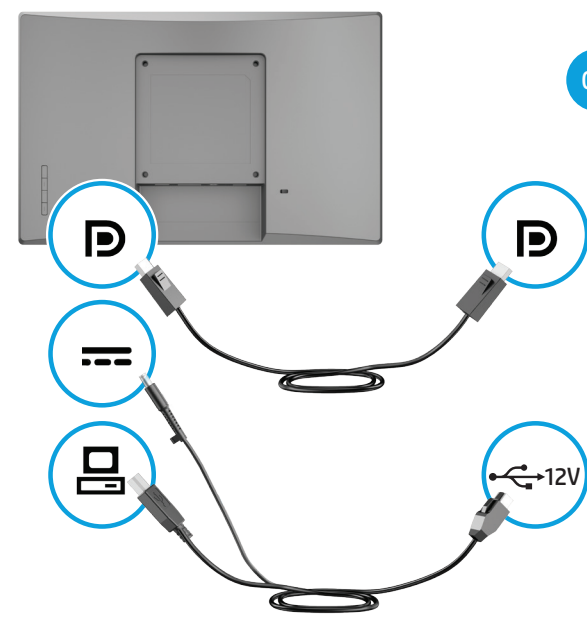

Quick Setup

Optimum Resolution:

25.7 cm/10.1-inch: 1280 x 800

35.6 cm/14-inch: 1366 x 768

39.6 cm/15.6-inch: 1366 x 768

1

HP L7010t, L7014t, L7016t Retail Point of Sale Touch Monitors attached to HP RP9 G1 Retail Systems

OR

HP L7014 Retail Point of Sale Monitors attached to HP RP9 G1 Retail Systems

OR

HP L7010t, L7014t, L7016t Retail Point of Sale Touch Monitors attached to HP RP5 or RP5800 Retail Systems, or an HP Desktop Mini

OR

HP L7014 Retail Point of Sale Monitors attached to HP RP5 or RP5800 Retail Systems, or an HP Desktop Mini

2

www.hp.com/support

OR

Accessory kits available at www.hp.com

HP Arm mounting bracket and 700 mm cables

25.7 cm/10.1-inch • 35.6 cm/14-inch
V7563AA

Arm mounting bracket

700 mm DisplayPort cable

700 mm USB/power "Y" cable

700 mm USB power cable

HP Monitor Stand for L7010t, L7014t, L7014 Retail Point of Sale Monitors