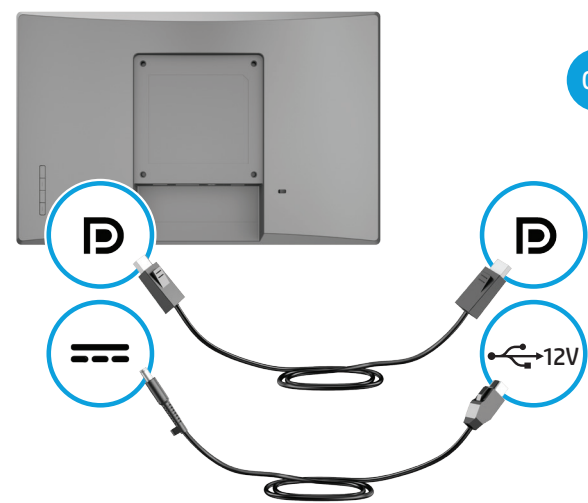

Quick Setup

Optimum Resolution:

25.7 cm/10.1-inch: 1280 x 800

35.6 cm/14-inch: 1366 x 768

39.6 cm/15.6-inch: 1366 x 768

1

HP L7010t, L7014t, L7016t Retail Point of Sale Touch Monitors attached to HP RP9 G1 Retail Systems

OR

HP L7014 Retail Point of Sale Monitors attached to HP RP9 G1 Retail Systems

OR

HP L7010t, L7014t, L7016t Retail Point of Sale Touch Monitors attached to HP RP5 or RP5800 Retail Systems, or an HP Desktop Mini

OR

HP L7014 Retail Point of Sale Monitors attached to HP RP5 or RP5800 Retail Systems, or an HP Desktop Mini

2

www.hp.com/support

OR

Accessory kits available at www.hp.com

HP Arm mounting bracket and 700 mm cables

25.7 cm/10.1-inch • 35.6 cm/14-inch
V7563AA

Arm mounting bracket

700 mm DisplayPort cable

700 mm USB/power "Y" cable

700 mm USB power cable

HP Monitor Stand for L7010t, L7014t, L7014 Retail Point of Sale Monitors