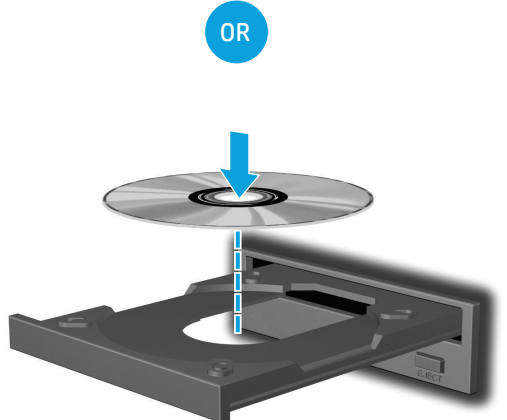

OR

HP L7014 Retail Point of Sale Monitors attached to HP RP5 or RP5800 Retail Systems, or an HP Desktop Mini

2

www.hp.com/support

OR

Accessory kits available at www.hp.com

HP Arm mounting bracket and 700 mm cables