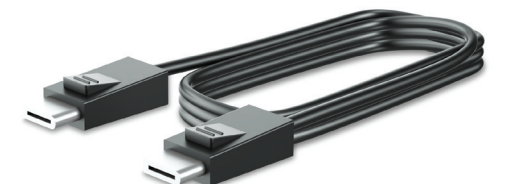

25.7 cm/10.1-inch • 35.6 cm/14-inch
T6N33AA

HP Monitor Stand for L7016t Retail Point of Sale Monitors

39.6 cm/15.6-inch
W0Q45AA

HP 300cm DisplayPort cable

V4P97AA

HP 300 cm DisplayPort cable and USB/power "Y" cable

V4P94AA

300 cm DisplayPort cable

300 cm USB/power "Y" cable

HP 300 cm DisplayPort cable and USB power cable

V4P95AA

300 cm DisplayPort cable

300 cm USB power cable

HP 300 cm DisplayPort cable and USB B-A cable