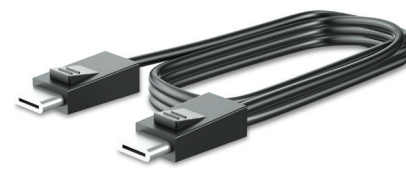

V4P94AA

300 cm DisplayPort cable

300 cm USB/power "Y" cable

HP 300 cm DisplayPort cable and USB power cable

V4P95AA

300 cm DisplayPort cable

300 cm USB power cable

HP 300 cm DisplayPort cable and USB B-A cable