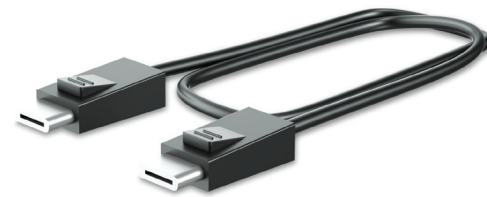

OR

HP L7014 Retail Point of Sale Monitors attached to HP RP5 or RP5800 Retail Systems, or an HP Desktop Mini

2

www.hp.com/support

OR

Accessory kits available at www.hp.com

HP Arm mounting bracket and 700 mm cables

25.7 cm/10.1-inch • 35.6 cm/14-inch
V7563AA

Arm mounting bracket

700 mm DisplayPort cable

700 mm USB/power "Y" cable

700 mm USB power cable

HP Monitor Stand for L7010t, L7014t, L7014 Retail Point of Sale Monitors