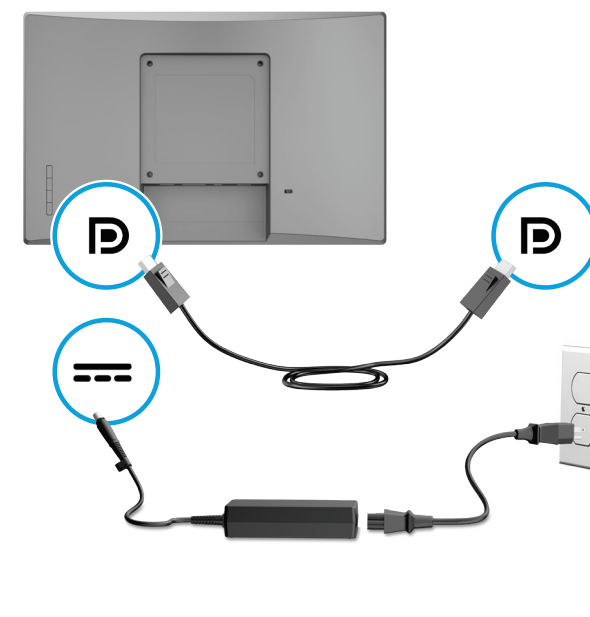

OR

HP L7014 Retail Point of Sale Monitors attached to HP RP9 G1 Retail Systems

OR

HP L7010t, L7014t, L7016t Retail Point of Sale Touch Monitors attached to HP RP5 or RP5800 Retail Systems, or an HP Desktop Mini

OR

HP L7014 Retail Point of Sale Monitors attached to HP RP5 or RP5800 Retail Systems, or an HP Desktop Mini

2

www.hp.com/support

OR

Accessory kits available at www.hp.com

HP Arm mounting bracket and 700 mm cables