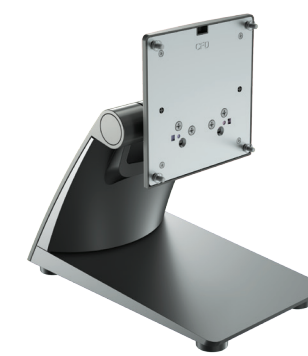

HP Monitor Stand for L7016t Retail Point of Sale Monitors

39.6 cm/15.6-inch
W0Q45AA