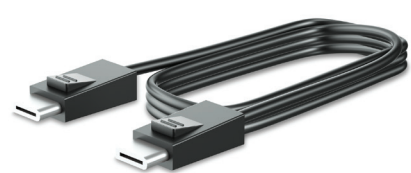

25.7 cm/10.1-inch • 35.6 cm/14-inch
V7563AA

Arm mounting bracket

700 mm DisplayPort cable

700 mm USB/power "Y" cable

700 mm USB power cable

HP Monitor Stand for L7010t, L7014t, L7014 Retail Point of Sale Monitors

25.7 cm/10.1-inch • 35.6 cm/14-inch
T6N33AA

HP Monitor Stand for L7016t Retail Point of Sale Monitors

39.6 cm/15.6-inch
W0Q45AA

HP 300cm DisplayPort cable

V4P97AA

HP 300 cm DisplayPort cable and USB/power "Y" cable

V4P94AA

300 cm DisplayPort cable

300 cm USB/power "Y" cable

HP 300 cm DisplayPort cable and USB power cable

V4P95AA

300 cm DisplayPort cable

300 cm USB power cable

HP 300 cm DisplayPort cable and USB B-A cable