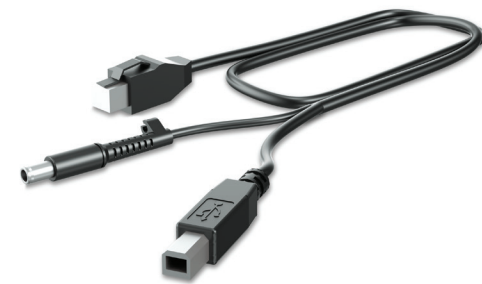

OR

HP L7014 Retail Point of Sale Monitors attached to HP RP5 or RP5800 Retail Systems, or an HP Desktop Mini

2

www.hp.com/support

OR

Accessory kits available at www.hp.com

HP Arm mounting bracket and 700 mm cables

25.7 cm/10.1-inch • 35.6 cm/14-inch
V7563AA

Arm mounting bracket

700 mm DisplayPort cable

700 mm USB/power "Y" cable

700 mm USB power cable

HP Monitor Stand for L7010t, L7014t, L7014 Retail Point of Sale Monitors