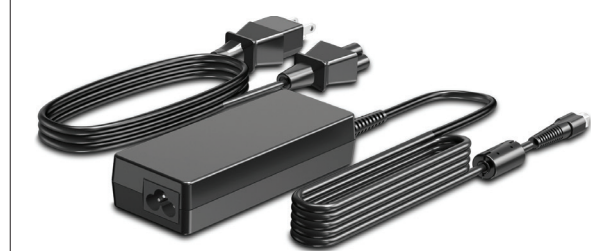

HP 45 W power adapter

H6Y88AA

851542-B21

© Copyright 2016 HP Development Company, L.P.
First Edition: January 2016
The information contained herein is subject to change without notice.
Printed in xxxxx