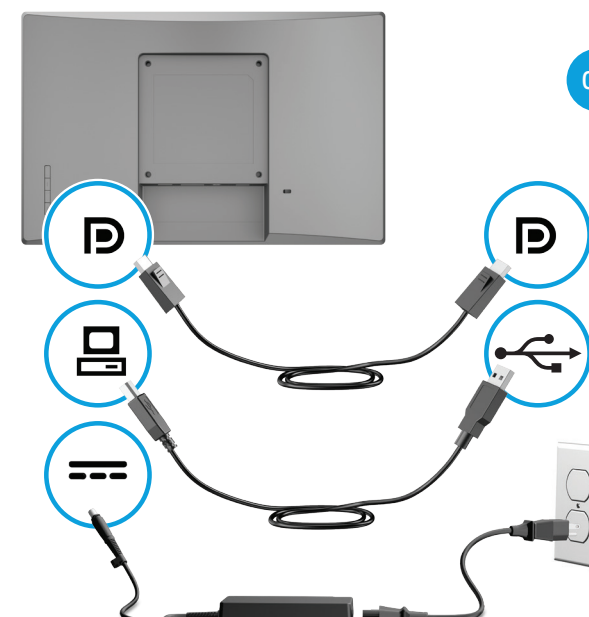

Quick Setup

Optimum Resolution:

25.7 cm/10.1-inch: 1280 x 800

35.6 cm/14-inch: 1366 x 768

39.6 cm/15.6-inch: 1366 x 768

1

HP L7010t, L7014t, L7016t Retail Point of Sale Touch Monitors attached to HP RP9 G1 Retail Systems

OR

HP L7014 Retail Point of Sale Monitors attached to HP RP9 G1 Retail Systems

OR

HP L7010t, L7014t, L7016t Retail Point of Sale Touch Monitors attached to HP RP5 or RP5800 Retail Systems, or an HP Desktop Mini

OR

HP L7014 Retail Point of Sale Monitors attached to HP RP5 or RP5800 Retail Systems, or an HP Desktop Mini

2

www.hp.com/support

OR

Accessory kits available at www.hp.com

HP Arm mounting bracket and 700 mm cables

25.7 cm/10.1-inch • 35.6 cm/14-inch
V7563AA

Arm mounting bracket

700 mm DisplayPort cable

700 mm USB/power "Y" cable

700 mm USB power cable

HP Monitor Stand for L7010t, L7014t, L7014 Retail Point of Sale Monitors