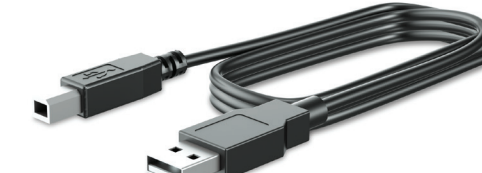

300 cm USB B-A cable