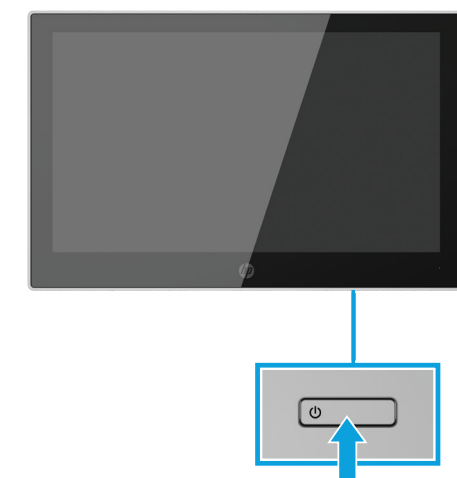

Quick Setup

Optimum Resolution:

25.7 cm/10.1-inch: 1280 x 800

35.6 cm/14-inch: 1366 x 768

39.6 cm/15.6-inch: 1366 x 768

1

HP L7010t, L7014t, L7016t Retail Point of Sale Touch Monitors attached to HP RP9 G1 Retail Systems

OR

HP L7014 Retail Point of Sale Monitors attached to HP RP9 G1 Retail Systems

OR

HP L7010t, L7014t, L7016t Retail Point of Sale Touch Monitors attached to HP RP5 or RP5800 Retail Systems, or an HP Desktop Mini

OR

HP L7014 Retail Point of Sale Monitors attached to HP RP5 or RP5800 Retail Systems, or an HP Desktop Mini

2

www.hp.com/support

OR

Accessory kits available at www.hp.com

HP Arm mounting bracket and 700 mm cables