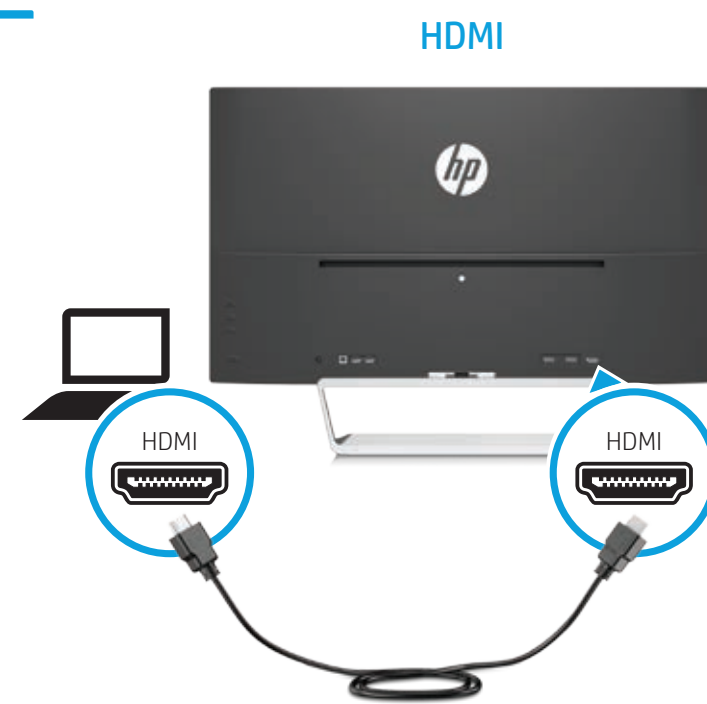

# Quick Setup

Optimum Resolution:  
2560 x 1440 @ 60 Hz

1

2

OR

3

4

5