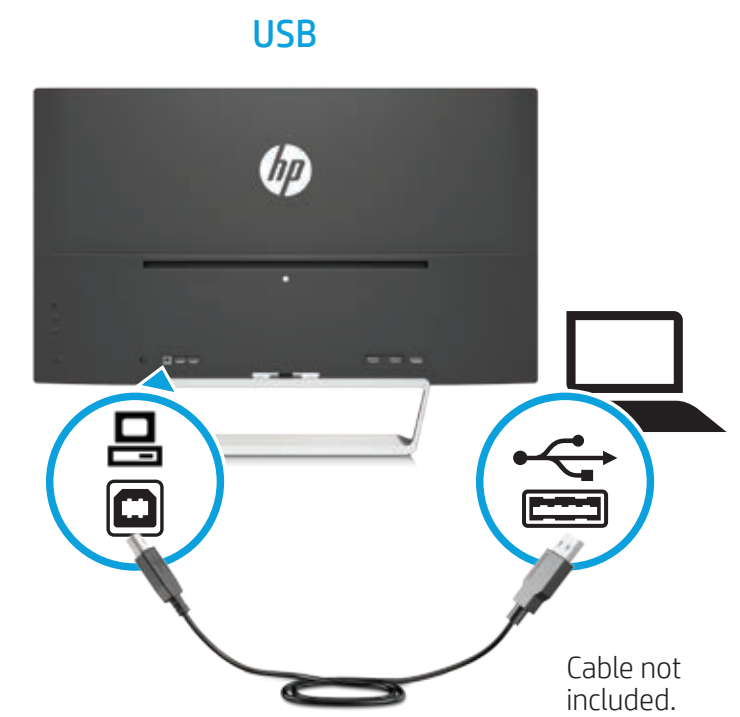

# Quick Setup

Optimum Resolution:  
2560 x 1440 @ 60 Hz

1

2

OR

3

4

5