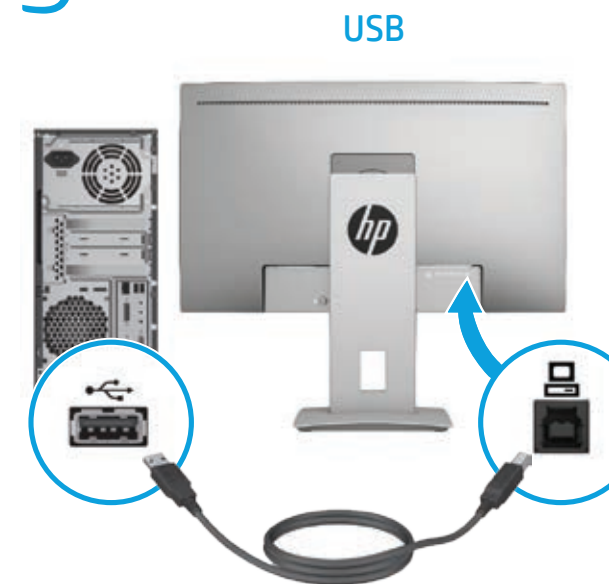

Quick Setup

Optimum Resolution

60.96 cm/24-inch: 1920 x 1200 @ 60 Hz

68.47 cm/27-inch: 2560 x 1440 @ 60 Hz

1

2

OR

OR

OR

3

4

5

6

www.hp.com/support

© Copyright 2016 HP Development Company, L.P.

The information contained herein is subject to change without notice. HP shall not be liable for technical or editorial errors or omissions contained herein.

First Edition: August 2016

907181-B21

Printed in xxxxx