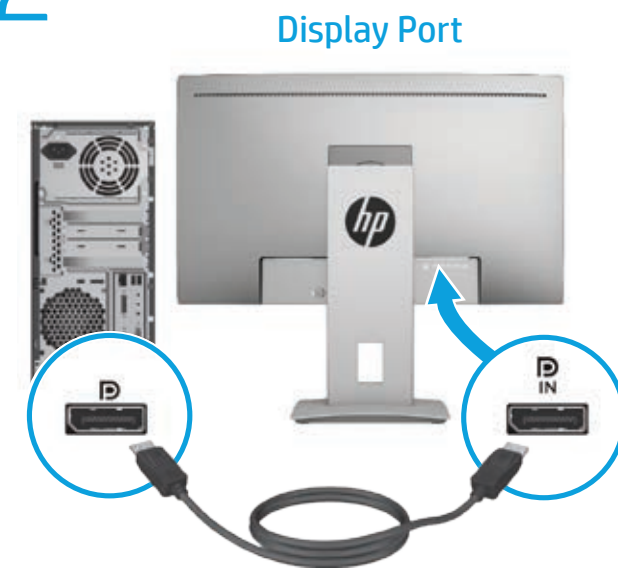

## Optimum Resolution

60.96 cm/24-inch: 1920 x 1200 @ 60 Hz

68.47 cm/27-inch: 2560 x 1440 @ 60 Hz

1

2

OR

OR

OR