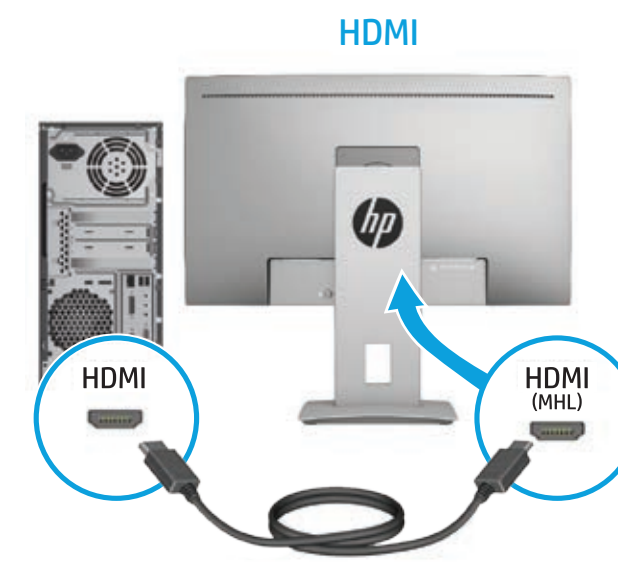

## Optimum Resolution

60.96 cm/24-inch: 1920 x 1200 @ 60 Hz

68.47 cm/27-inch: 2560 x 1440 @ 60 Hz

1

2

OR

OR

OR