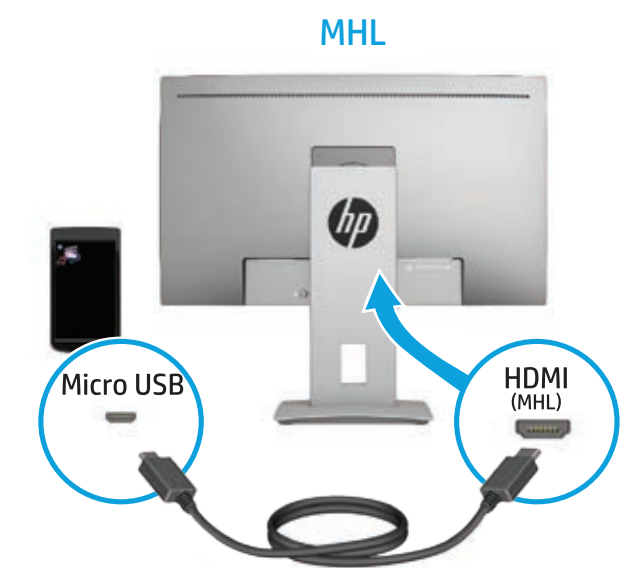

## Optimum Resolution

60.96 cm/24-inch: 1920 x 1200 @ 60 Hz

68.47 cm/27-inch: 2560 x 1440 @ 60 Hz

1

2

OR

OR

OR