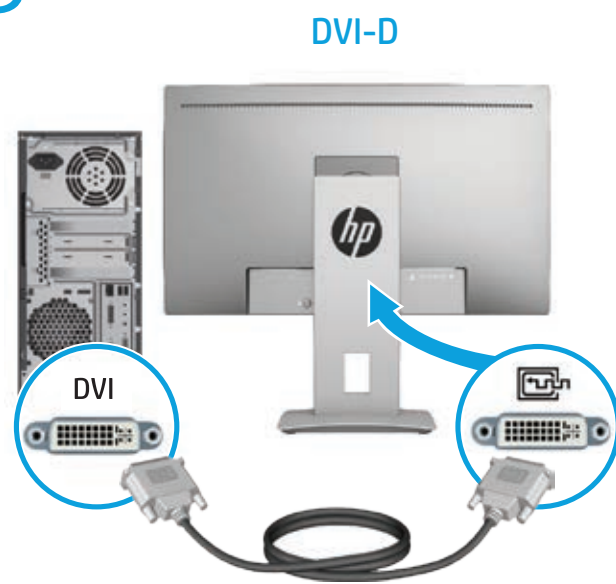

Quick Setup

Optimum Resolution

60.96 cm/24-inch: 1920 x 1200 @ 60 Hz

68.47 cm/27-inch: 2560 x 1440 @ 60 Hz

1

2

OR

OR

OR

3

4

5

6

www.hp.com/support

© Copyright 2016 HP Development Company, L.P.

The information contained herein is subject to change without notice. HP shall not be liable for technical or editorial errors or omissions contained herein.

First Edition: August 2016

907181-B21

Printed in xxxxx