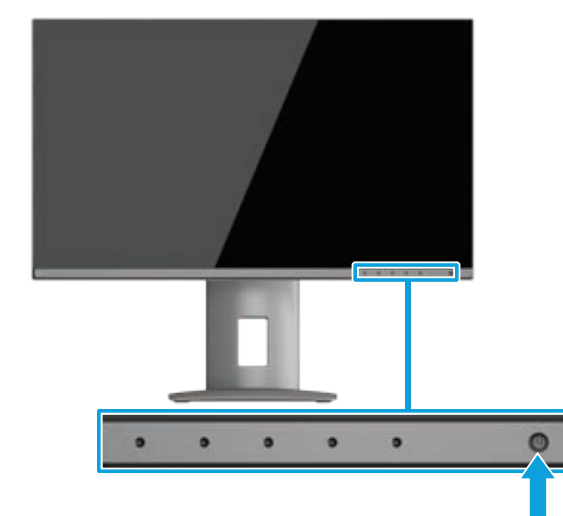

6

www.hp.com/support