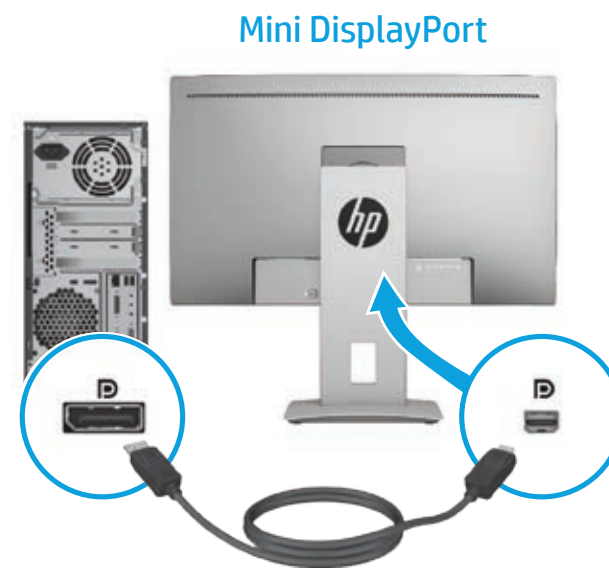

## Optimum Resolution

60.96 cm/24-inch: 1920 x 1200 @ 60 Hz

68.47 cm/27-inch: 2560 x 1440 @ 60 Hz

1

2

OR

OR

OR