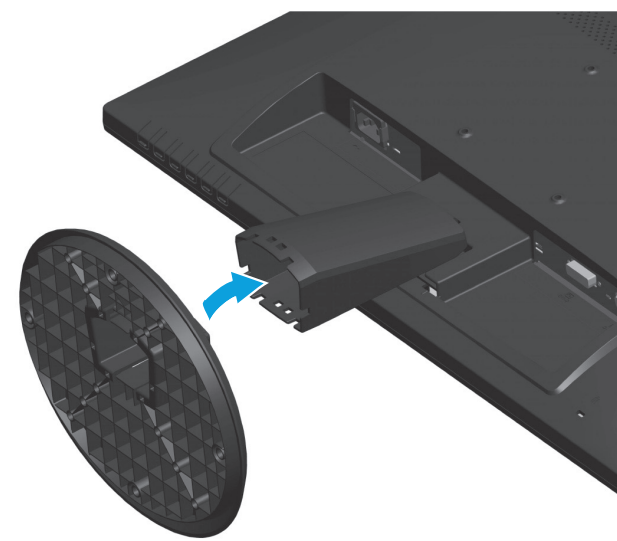

Quick Setup

Optimal Resolution: 1920 x 1080 @ 60 Hz

1

2

3

OR

OR

4