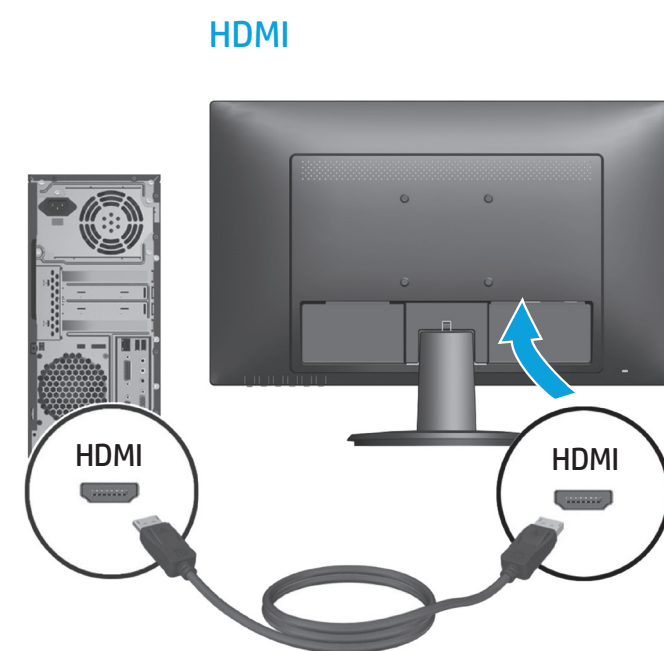

Quick Setup

Optimal Resolution: 1920 x 1080 @ 60 Hz

1

2

3

OR

OR

4