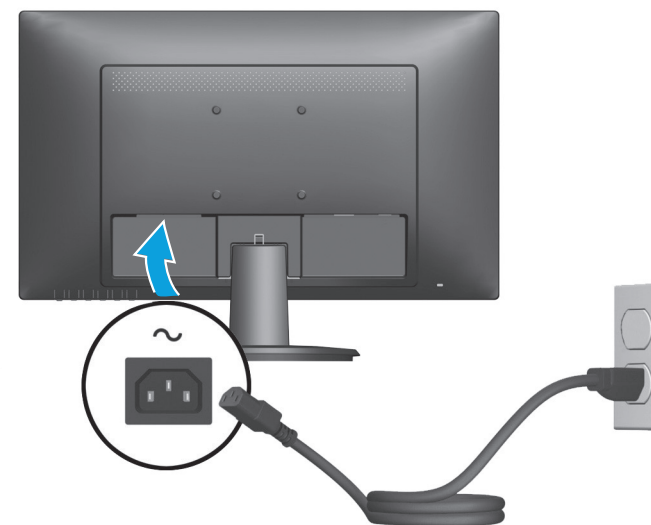

Quick Setup

Optimal Resolution: 1920 x 1080 @ 60 Hz

1

2

3

OR

OR

4

5

6

7 <http://www.hp.com/support>

918194-B21

Copyright © 2017 HP Development Company, L.P.
First Edition: February 2017
The information contained herein is subject to change without notice.
Printed in China