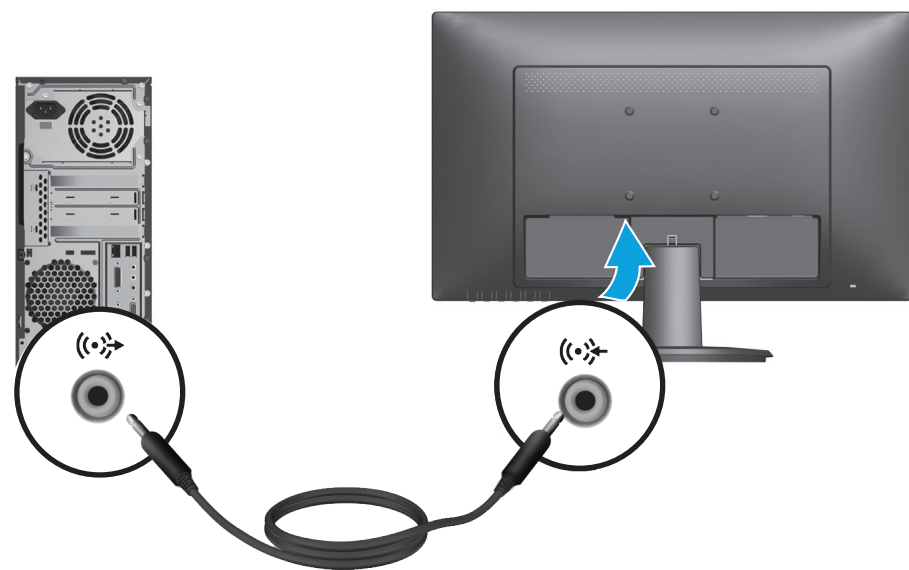

Quick Setup

Optimal Resolution: 1920 x 1080 @ 60 Hz

1

2

3

OR

OR

4