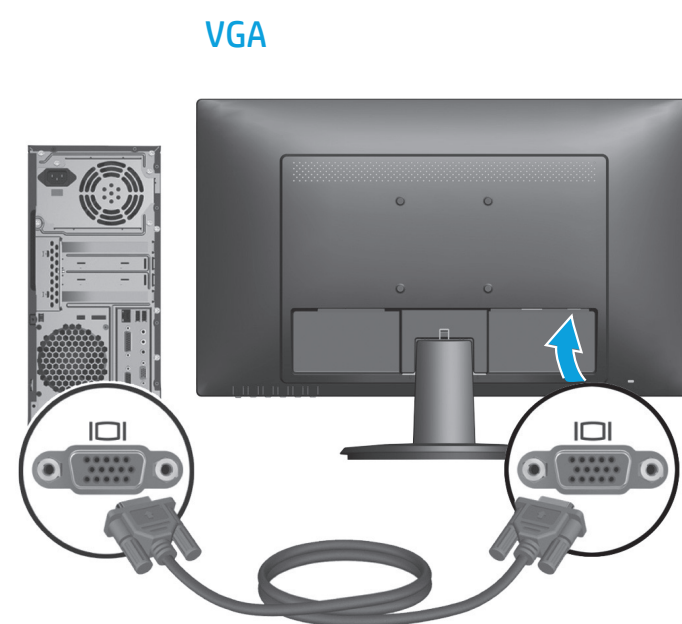

Quick Setup

Optimal Resolution: 1920 x 1080 @ 60 Hz

1

2

3

OR

OR

4