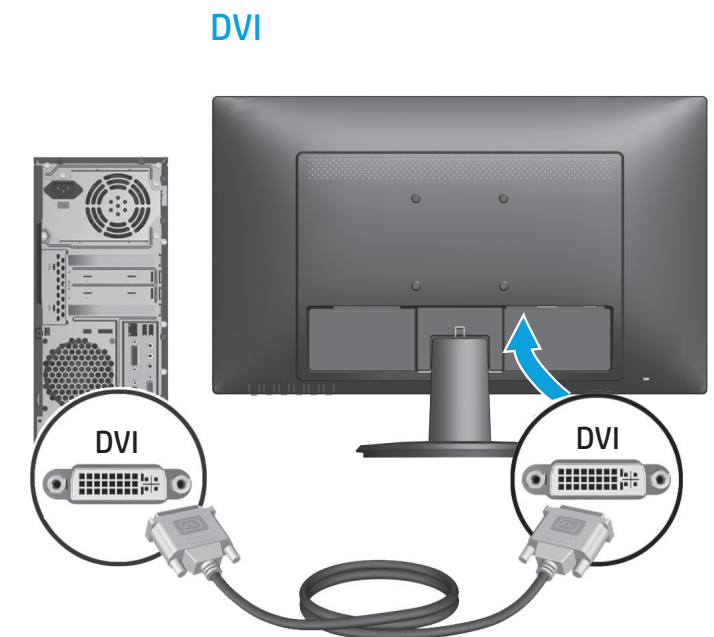

Quick Setup

Optimal Resolution: 1920 x 1080 @ 60 Hz

1

2

3

OR

OR

4