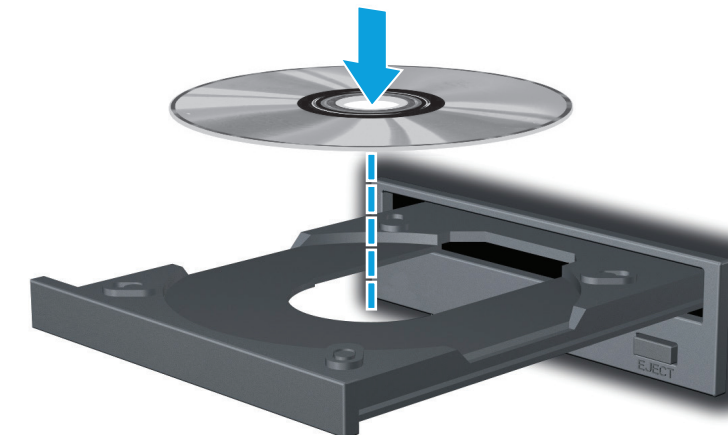

918194-B21

Copyright © 2017 HP Development Company, L.P.
First Edition: February 2017
The information contained herein is subject to change without notice.
Printed in China