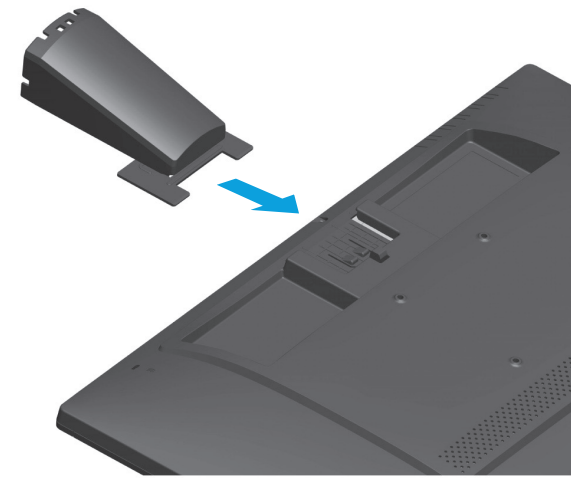

Quick Setup

Optimal Resolution: 1920 x 1080 @ 60 Hz

1

2

3

OR

OR

4