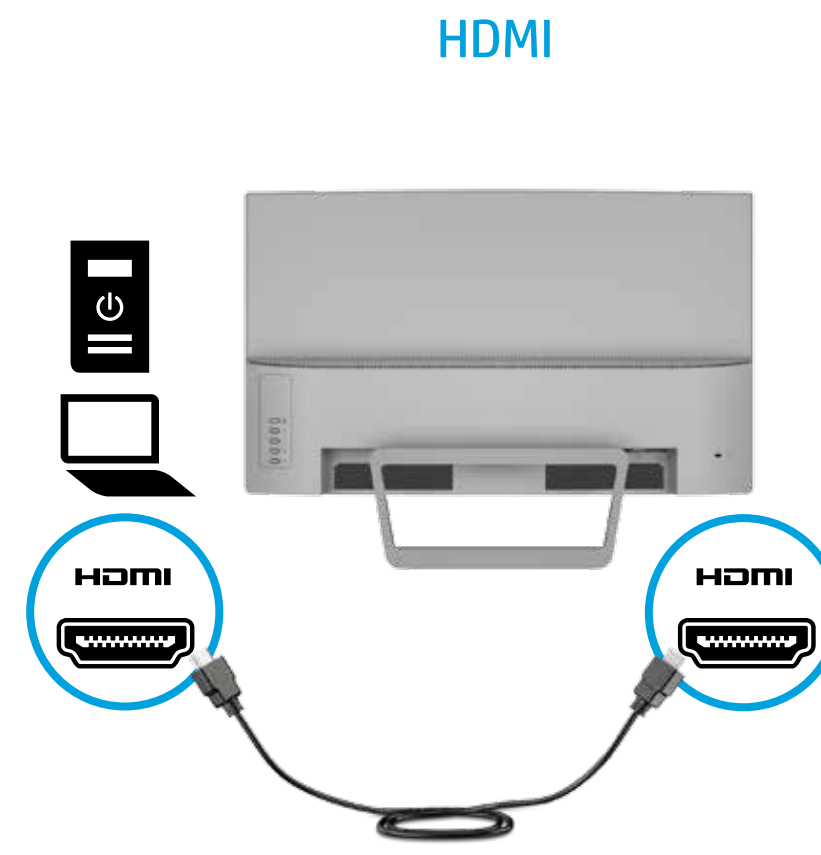

Quick Setup

Optimum Resolution:

1920 x 1080 @ 60 Hz

1

2

OR

OR

Cable included with select models only.