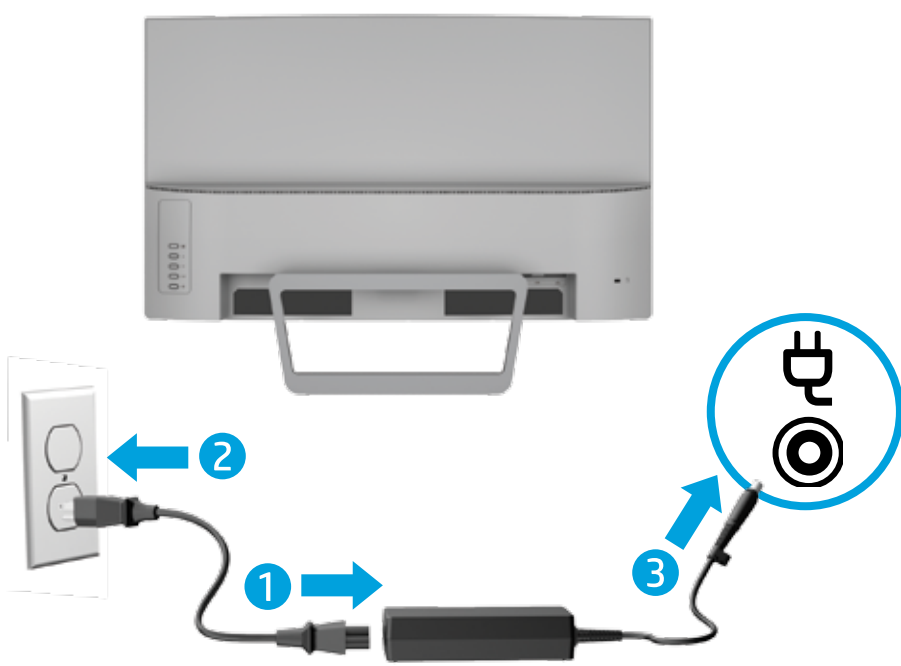

Cable included with select models only.

Cable included with select models only.

3

4