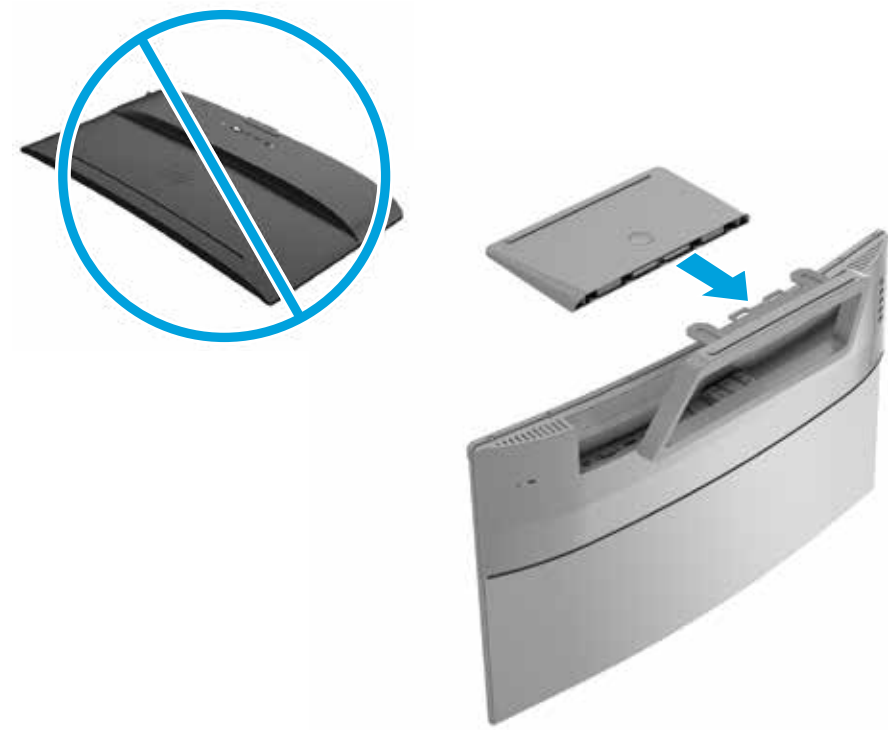

Quick Setup

Optimum Resolution:

1920 x 1080 @ 60 Hz

1

2

OR

OR

Cable included with select models only.