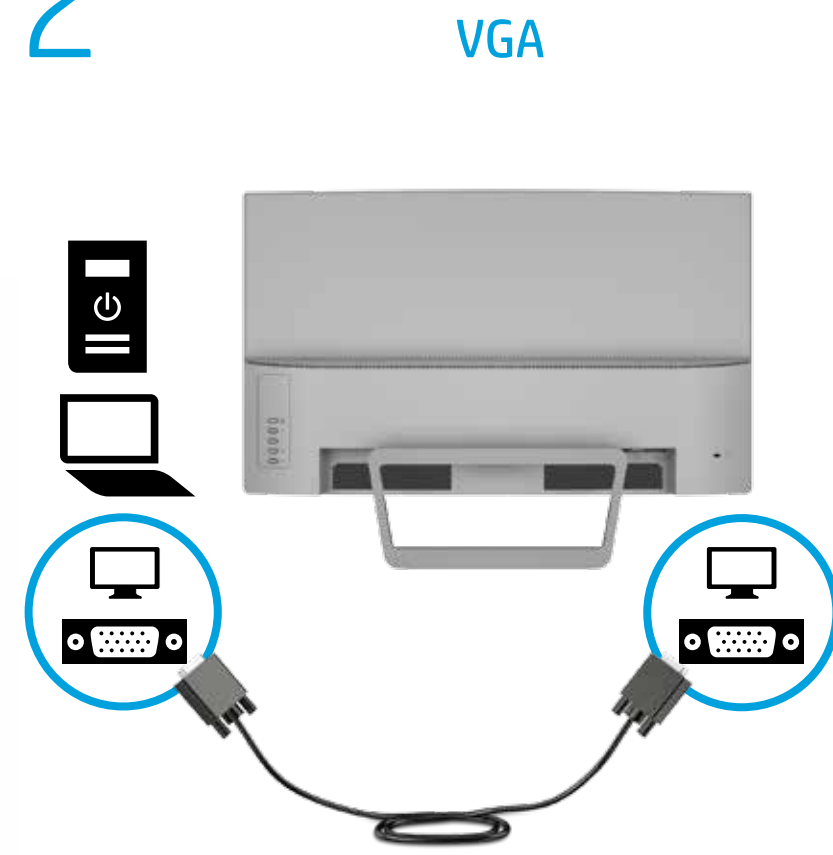

Quick Setup

Optimum Resolution:

1920 x 1080 @ 60 Hz

1

2

OR

OR

Cable included with select models only.