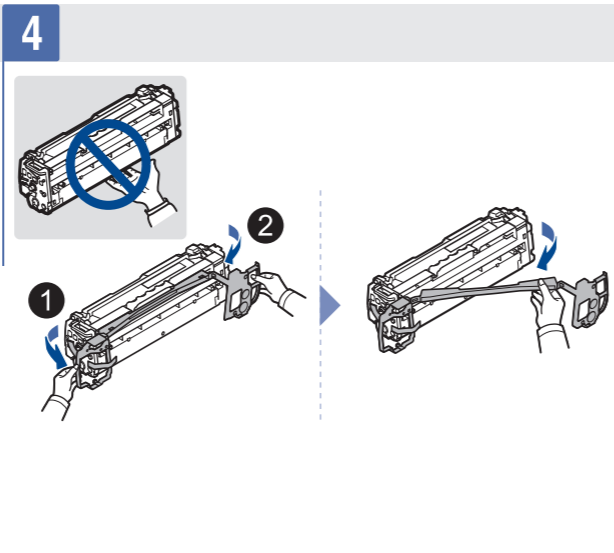

* The illustration may differ from your machine depending on your model.