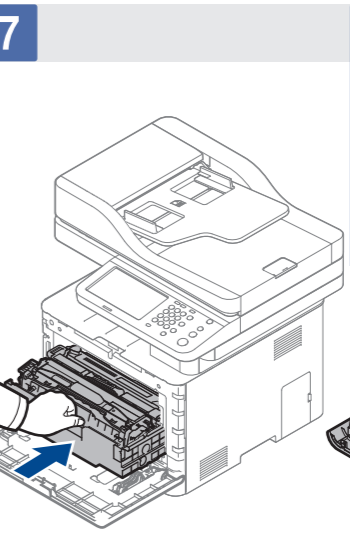

* The illustration may differ from your machine depending on your model.