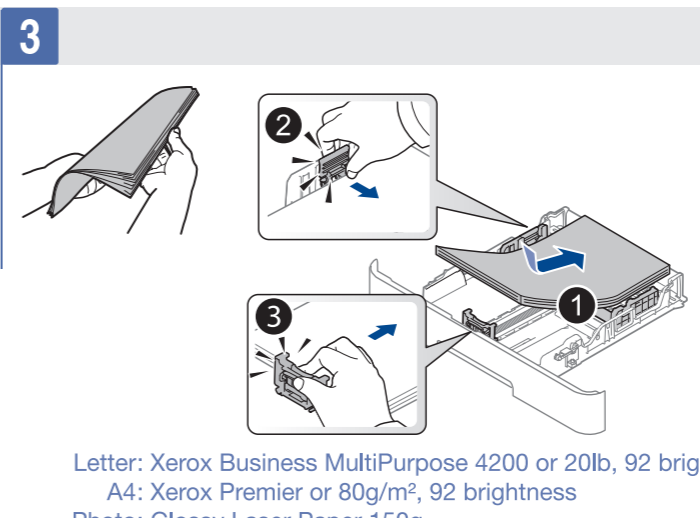

* The illustration may differ from your machine depending on your model.