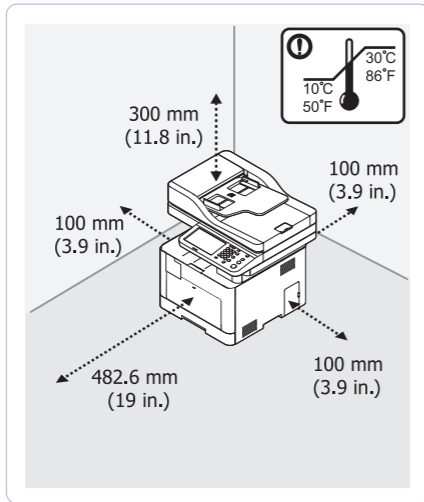

- KZ Жедел орнату жөнүндөгү нускау
- CN 快速安裝指南

* The illustration may differ from your machine depending on your model.

Letter: Xerox Business MultiPurpose 4200 or 20lb, 92 brightness
A4: Xerox Premier or 80g/m², 92 brightness
Photo: Glossy Laser Paper 150g