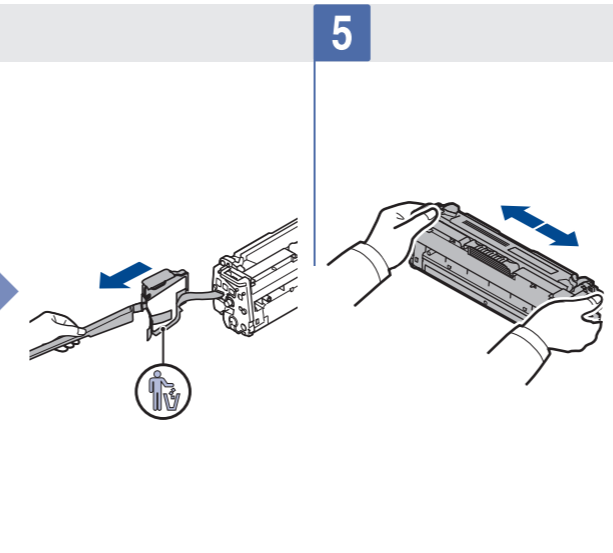

* The illustration may differ from your machine depending on your model.