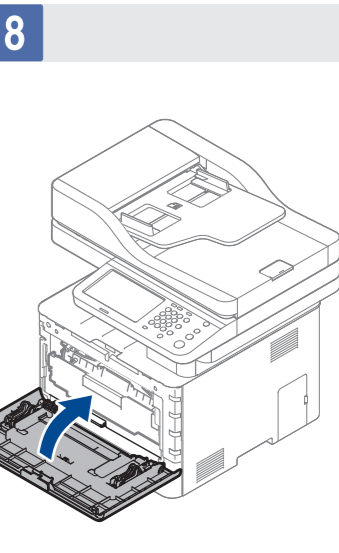

* The illustration may differ from your machine depending on your model.